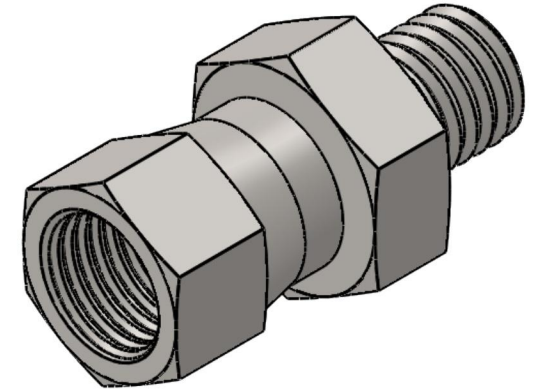

7025-06-22

Steel, SAE J514 37° Flare Swivel Male Metric Port/Line Connector, 3/8" Female JIC Swivel x M22X1.5 Male Metric 60° Line/Port

6701 Cochran Road
Solon, Ohio 44139
Phone: (440) 248-1880
Toll Free: 1-888-331-1523

Temperature Rating -65°F to 500°F	Material C1045 / 12L14 Steel	Industry Standards SAE J514, ISO 9974 ASTM B633	Series 7025
Pressure Rating 6000 psi	Finish Trivalent Zinc		Series Description SAE J514 37° Flare Swivel Male Metric Port/Line Connector