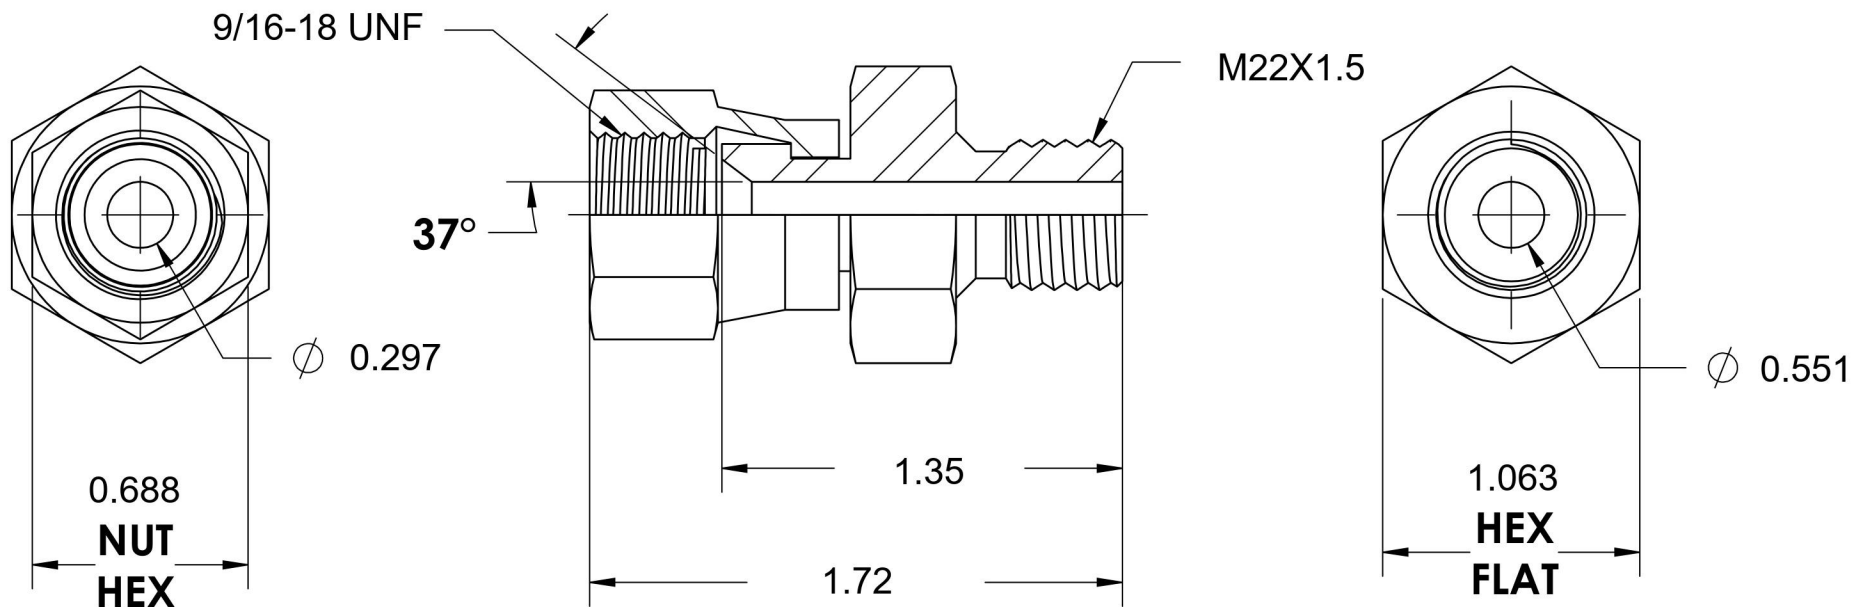

7025-06-22

Steel, SAE J514 37° Flare Swivel Male Metric Port/Line Connector, 3/8" Female JIC Swivel x M22X1.5 Male Metric 60° Line/Port

6701 Cochran Road
Solon, Ohio 44139
Phone: (440) 248-1880
Toll Free: 1-888-331-1523

Temperature Rating -65°F to 500°F	Material C1045 / 12L14 Steel	Industry Standards SAE J514, ISO 9974 ASTM B633	Series 7025
Pressure Rating 6000 psi	Finish Trivalent Zinc		Series Description SAE J514 37° Flare Swivel Male Metric Port/Line Connector