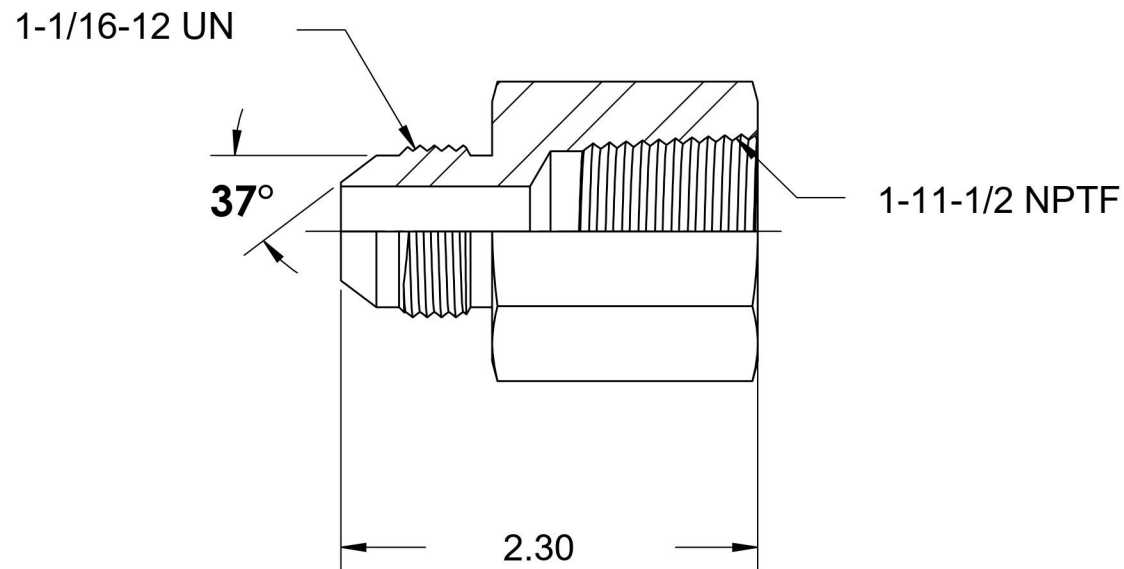

2405-12-16-SS

Stainless Steel, SAE J514 Flared Tube Female Connector, 3/4" Male JIC x 1" Female NPTF

6701 Cochran Road
Solon, Ohio 44139
Phone: (440) 248-1880
Toll Free: 1-888-331-1523

Temperature Rating

3000 psi

Finish

Passivated

Series Description

SAE J514 Flared Tube
Female Connector