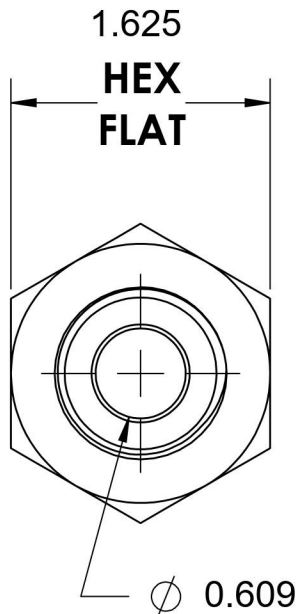

2405-12-16-SS

Stainless Steel, SAE J514 Flared Tube Female Connector, 3/4" Male JIC x 1" Female NPTF

6701 Cochran Road
Solon, Ohio 44139
Phone: (440) 248-1880
Toll Free: 1-888-331-1523

Temperature Rating