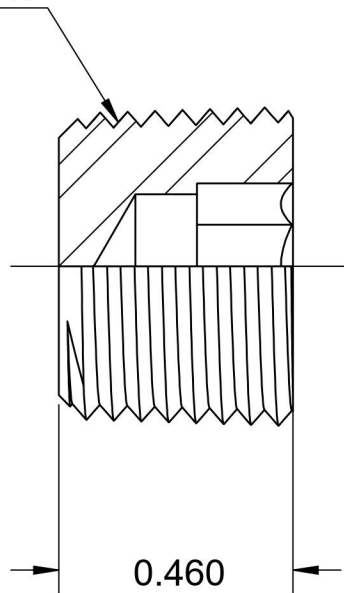

# 5406-HP-06-B

Brass, SAE J531 Pipe Hollow Hex Plug, 3/8" Male NPTF

3/8-18 NPTF

0.460

0.312  
**HEX**

6701 Cochran Road  
Solon, Ohio 44139  
Phone: (440) 248-1880  
Toll Free: 1-888-331-1523

<b>Temperature Rating</b> -325°F to 400°F	<b>Material</b> C36000 Brass	<b>Industry Standards</b> SAE J531, SAE J476	<b>Series</b> <b>5406-HP-B</b>
<b>Pressure Rating</b> 3300 psi	<b>Finish</b> Natural Finish		<b>Series Description</b> SAE J531 Pipe Hollow Hex Plug