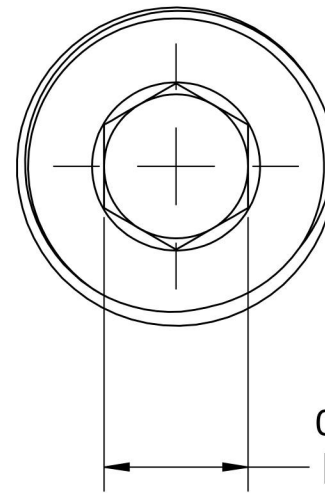

# 5406-HP-06-B

Brass, SAE J531 Pipe Hollow Hex Plug, 3/8" Male NPTF

3/8-18 NPTF

0.460

0.312  
**HEX**

6701 Cochran Road  
Solon, Ohio 44139  
Phone: (440) 248-1880  
Toll Free: 1-888-331-1523

<b>Temperature Rating</b> -325°F to 400°F	<b>Material</b> C36000 Brass	<b>Industry Standards</b> SAE J531, SAE J476	<b>Series</b> <b>5406-HP-B</b>
<b>Pressure Rating</b> 3300 psi	<b>Finish</b> Natural Finish		<b>Series Description</b> SAE J531 Pipe Hollow Hex Plug