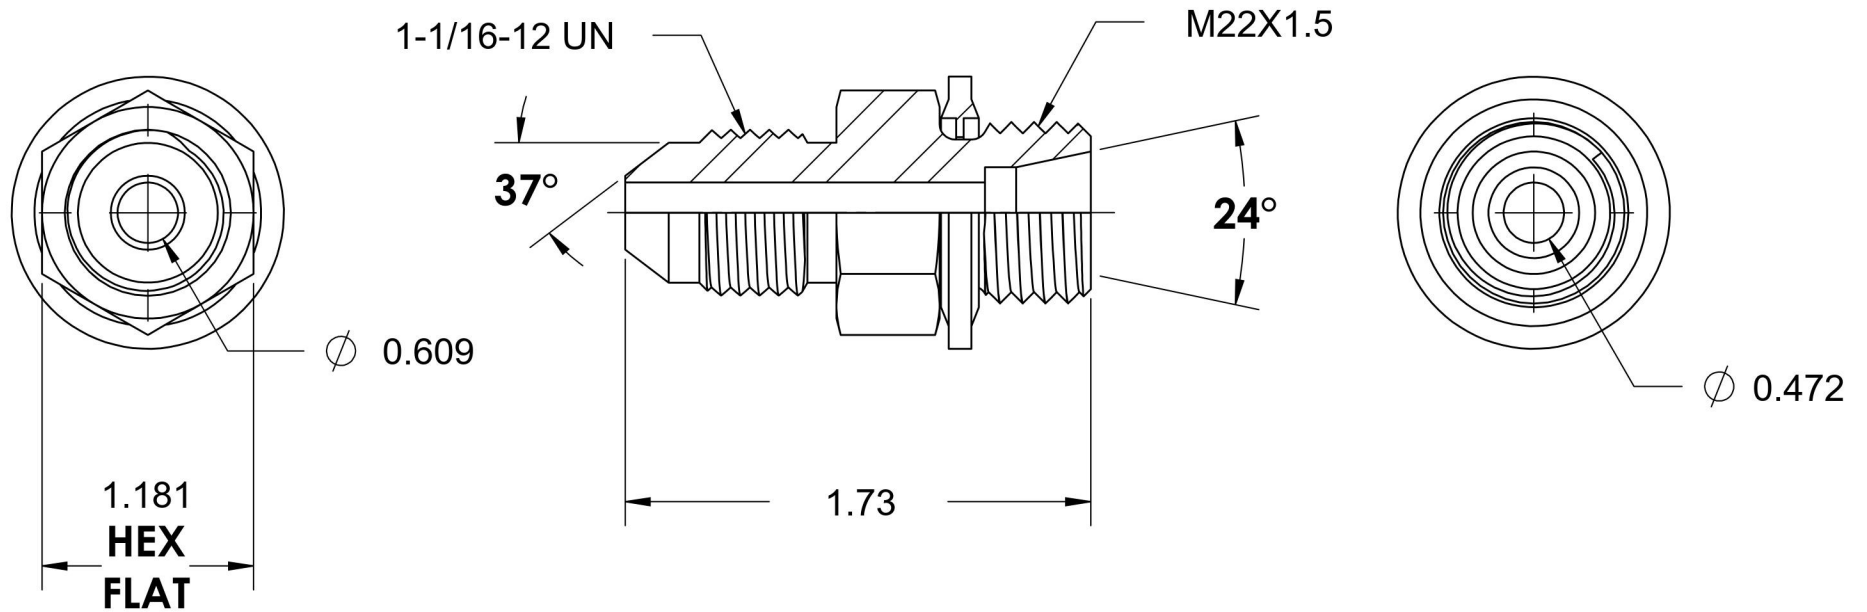

7005-12-L15-22-BS

Steel, SAE J514 37° Flare DIN 2353 (Light) Tube Adapter Bonded Seal, 3/4" Male JIC x M22X1.5 Male DIN Line/Tube/Port

6701 Cochran Road
Solon, Ohio 44139
Phone: (440) 248-1880
Toll Free: 1-888-331-1523

Temperature Rating	Material	Industry Standards	Series
-40°F to 250°F	C1045 / 12L14 Steel	SAE J514, ISO 8434-1	7005-DIN LIGHT-BS
Pressure Rating	Finish	ISO 9974, ASTM B633	Series Description
5000 psi	Trivalent Zinc		SAE J514 37° Flare DIN 2353 (Light) Tube Adapter Bonded Seal Assembled