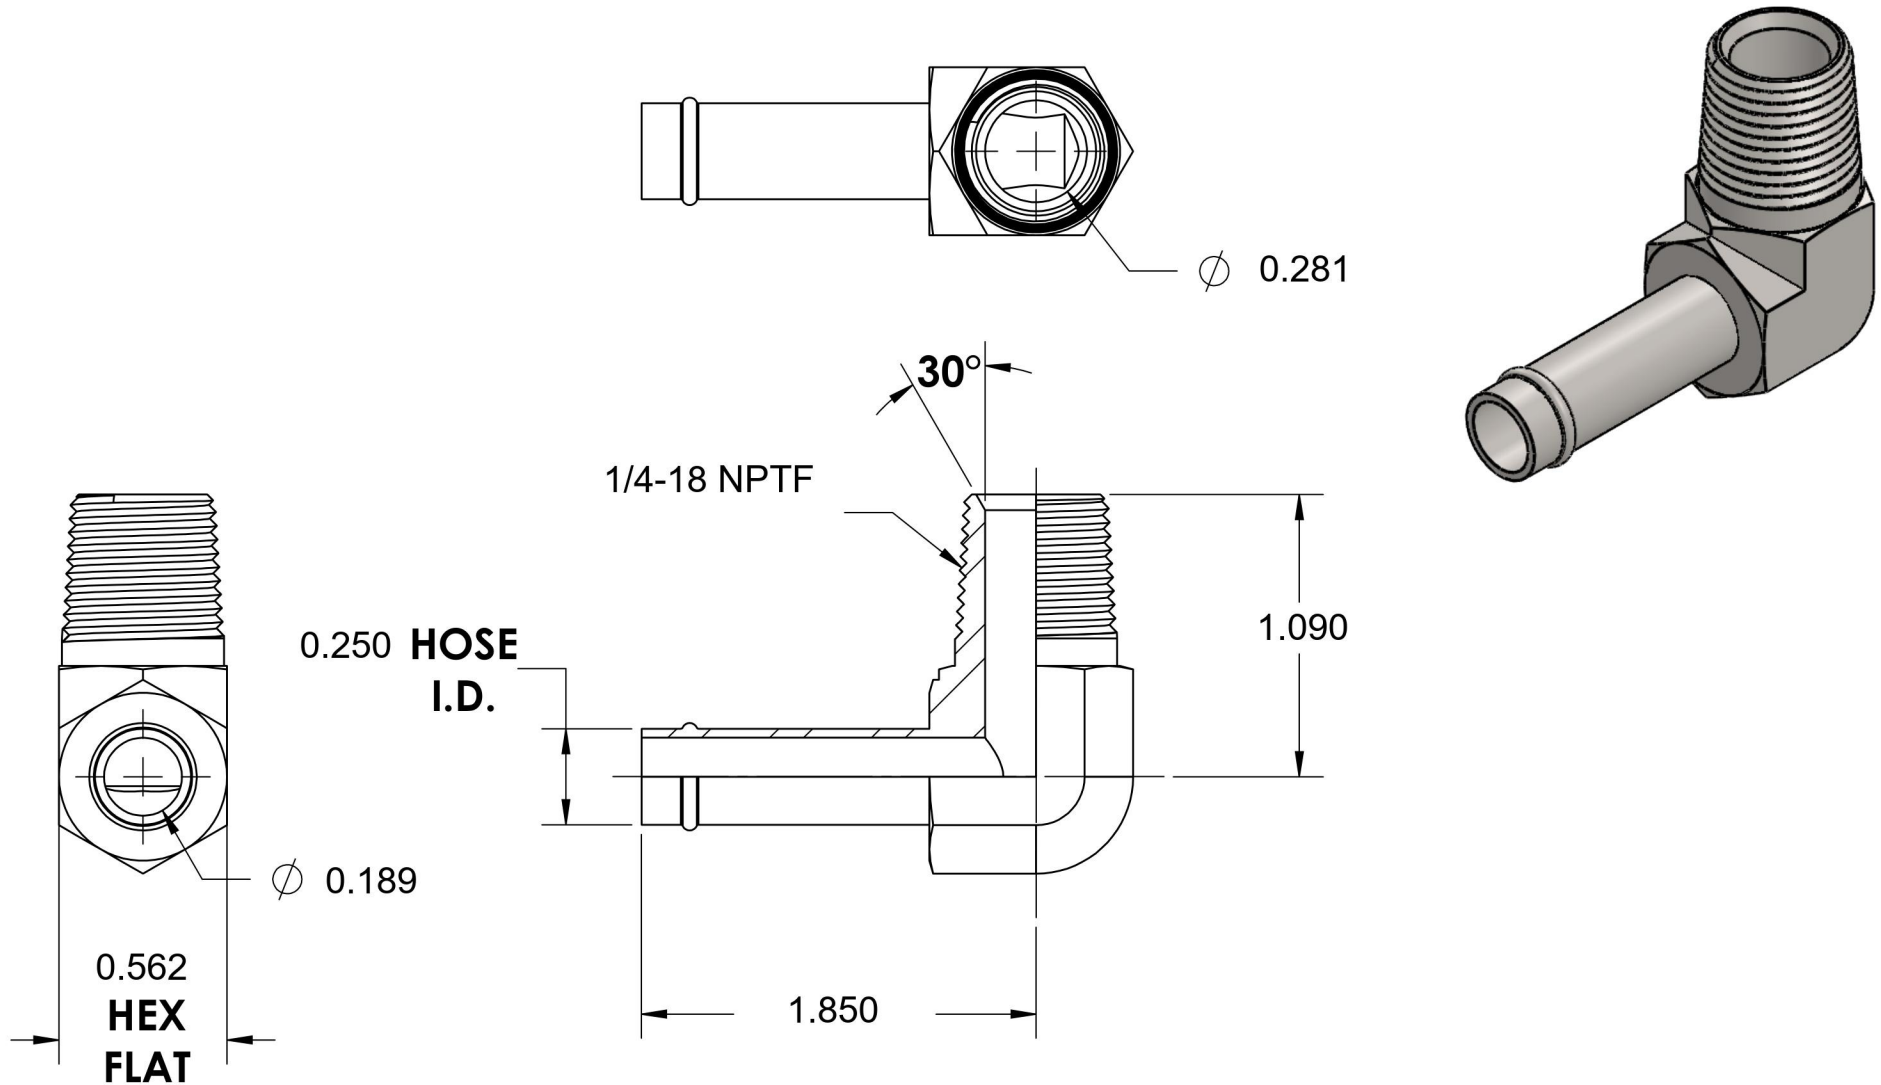

# 4501-04-04-SS

Stainless Steel, SAE J1231 Hose Bead 90° Male Elbow, 1/4" Beaded Hose Barb x 1/4" Male NPTF 30°

6701 Cochran Road  
Solon, Ohio 44139  
Phone: (440) 248-1880  
Toll Free: 1-888-331-1523

|                           |                          |                           |                                       |
|---------------------------|--------------------------|---------------------------|---------------------------------------|
| <b>Temperature Rating</b> | <b>Material</b>          | <b>Industry Standards</b> | <b>Series</b>                         |
| -425°F to 1200°F          | 316/316L Stainless Steel | SAE J1231, SAE J476       | 4501-SS                               |
| <b>Pressure Rating</b>    | <b>Finish</b>            |                           | <b>Series Description</b>             |
| 150 psi                   | Passivated               |                           | SAE J1231 Hose Bead<br>90° Male Elbow |