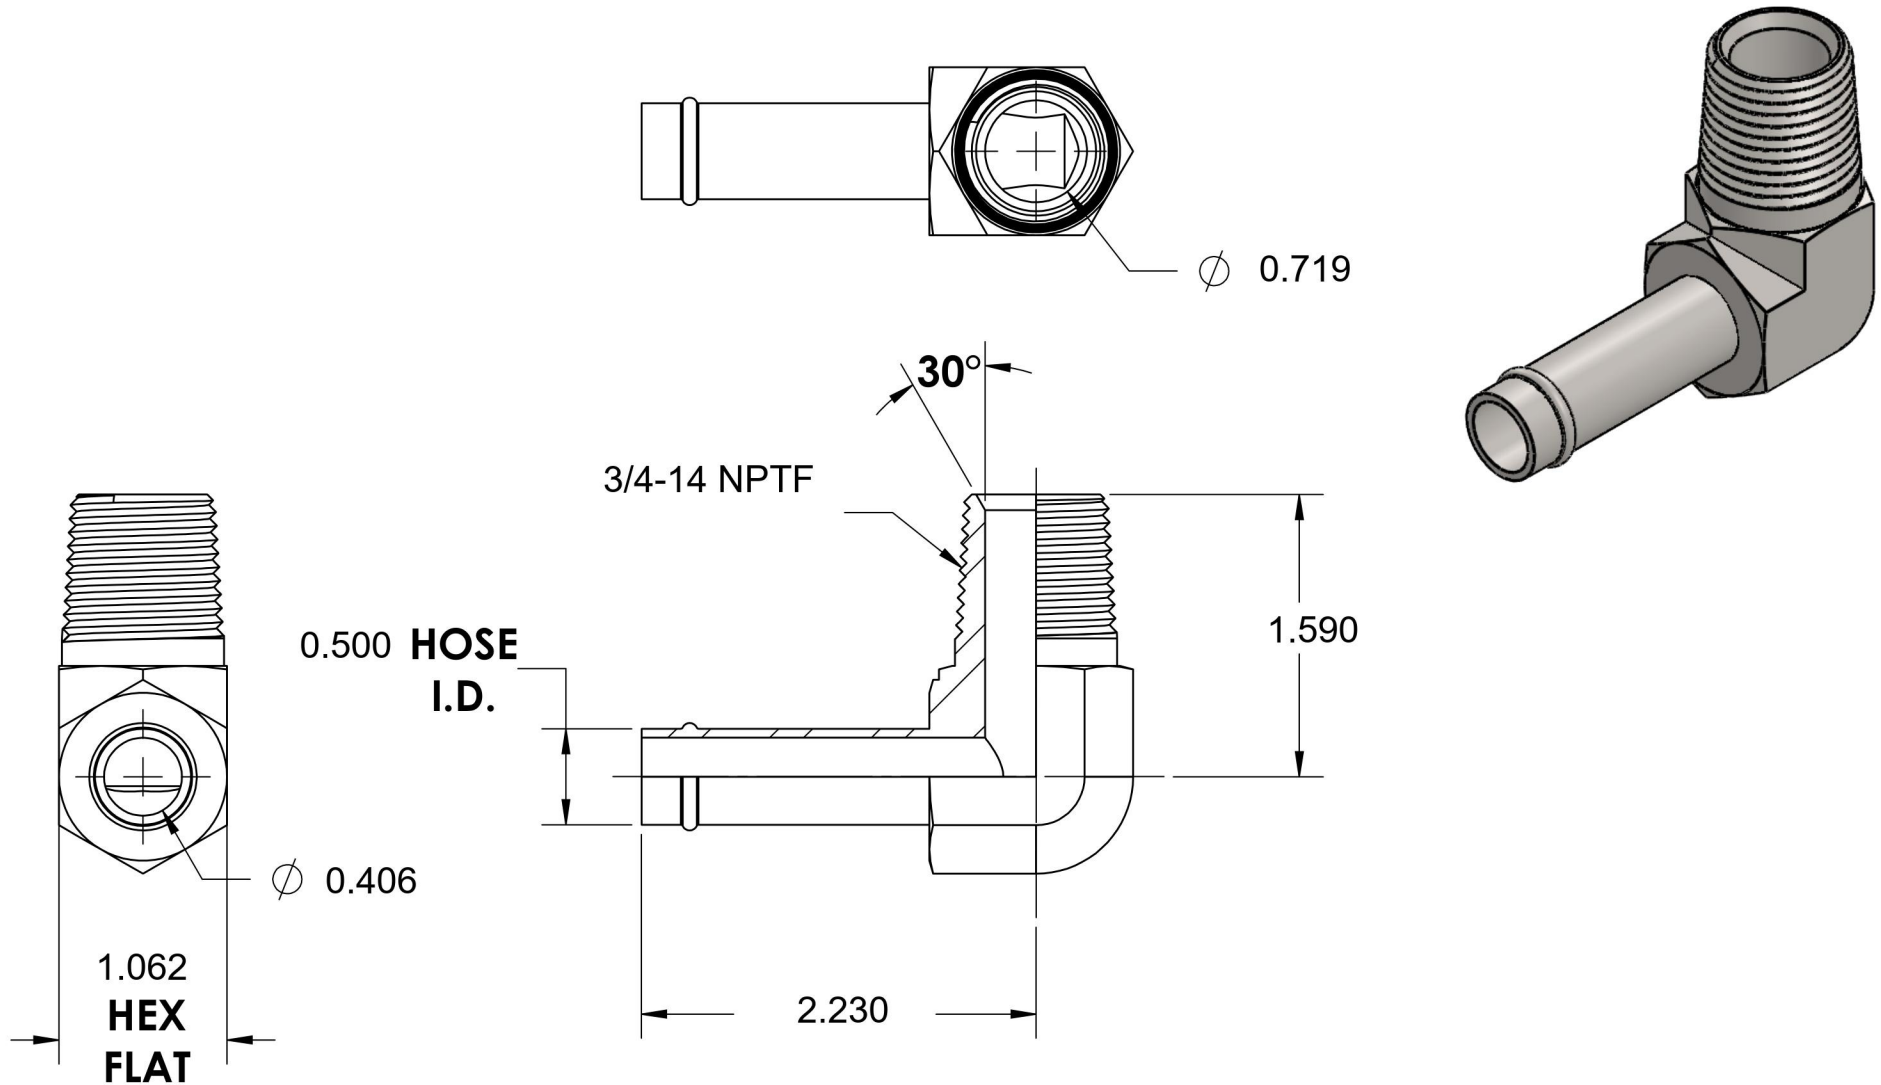

4501-08-12-FG

Steel, SAE J1231 Hose Bead 90° Male Elbow, 1/2" Beaded Hose Barb x 3/4" Male NPTF 30°

6701 Cochran Road
Solon, Ohio 44139
Phone: (440) 248-1880
Toll Free: 1-888-331-1523

Temperature Rating	Material	Industry Standards	Series
-65°F to 500°F	C1045 Steel	SAE J1231, SAE J476 ASTM B633	4501-FG
Pressure Rating	Finish		Series Description
150 psi	Trivalent Zinc		SAE J1231 Hose Bead 90° Male Elbow