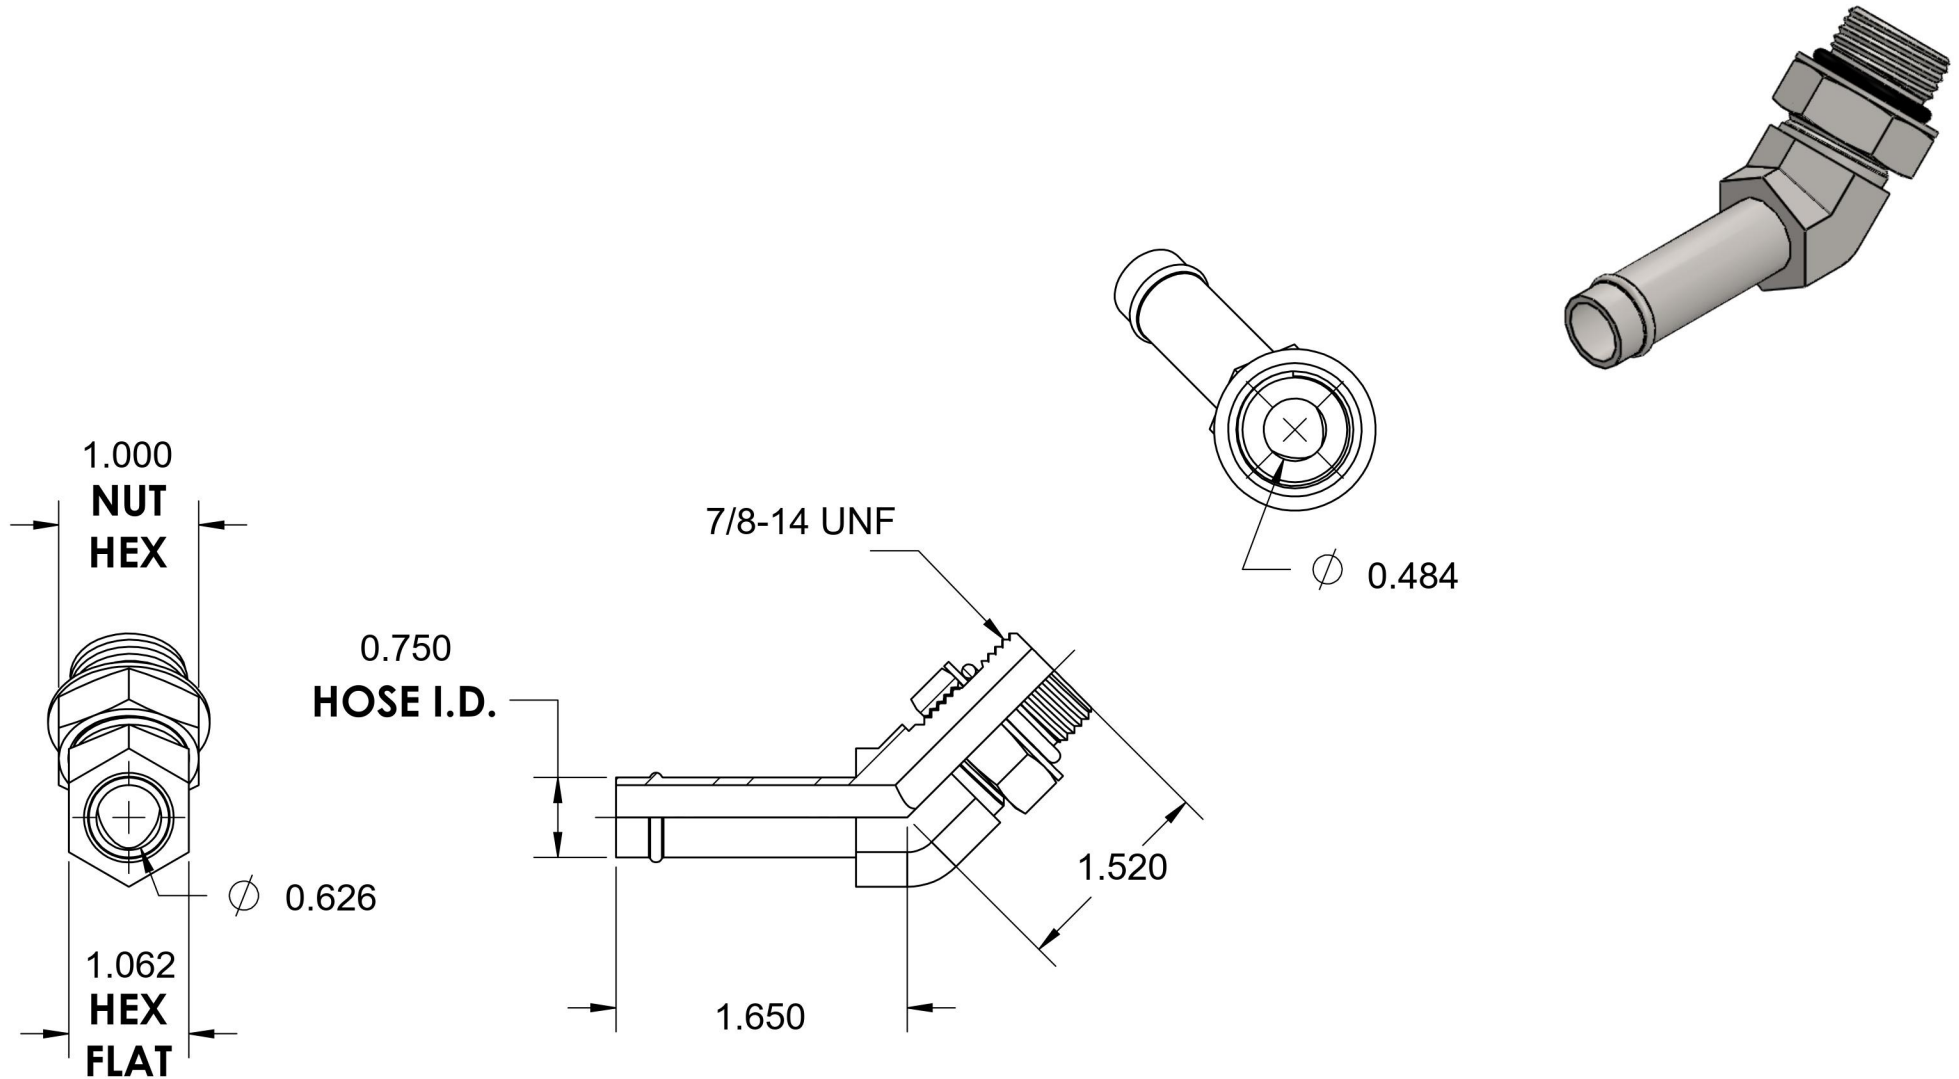

# 4603-12-10-NWO-FG

Steel, SAE J1231 Hose Bead 45° Adjustable Port Elbow, 3/4" Beaded Hose Barb x 7/8-14 Male Adjustable ORB

6701 Cochran Road  
Solon, Ohio 44139  
Phone: (440) 248-1880  
Toll Free: 1-888-331-1523

<b>Temperature Rating</b>	<b>Material</b>	<b>Industry Standards</b>	<b>Series</b>
-40°F to 250°F	C1045 Steel	SAE J1231-2, SAE J1926-3 SAE J515, ASTM B633	4603-NWO-FG
<b>Pressure Rating</b>	<b>Finish</b>		<b>Series Description</b>
150psi	Trivalent Zinc		SAE J1231 Hose Bead 45° Adjustable Port Elbow