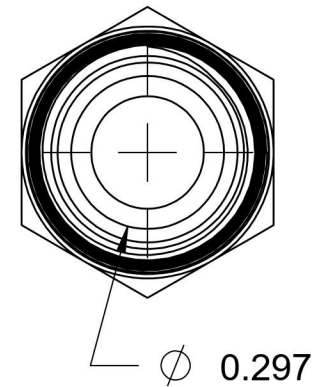

2404-06-06-B

Brass, SAE J514 37° Flare Male Connector, 3/8" Male JIC x 3/8" Male NPTF 30°

6701 Cochran Road
Solon, Ohio 44139
Phone: (440) 248-1880
Toll Free: 1-888-331-1523

| | | | |
|--|---------------------------------|--|--|
| Temperature Rating -325°F to 400°F | Material C360 Brass | Industry Standards SAE J514 , SAE J476 | Series 2404-B |
| Pressure Rating 3300 psi | Finish Natural Finish | | Series Description SAE J514 37° Flare Male Connector |