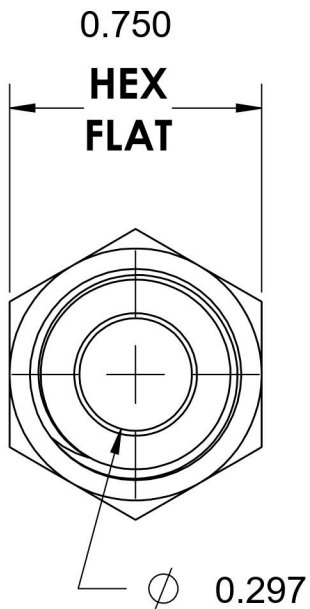

2404-06-06-B

Brass, SAE J514 37° Flare Male Connector, 3/8" Male JIC x 3/8" Male NPTF 30°

6701 Cochran Road
Solon, Ohio 44139
Phone: (440) 248-1880
Toll Free: 1-888-331-1523

| | | | |
|--|---------------------------------|--|--|
| Temperature Rating -325°F to 400°F | Material C360 Brass | Industry Standards SAE J514 , SAE J476 | Series 2404-B |
| Pressure Rating 3300 psi | Finish Natural Finish | | Series Description SAE J514 37° Flare Male Connector |