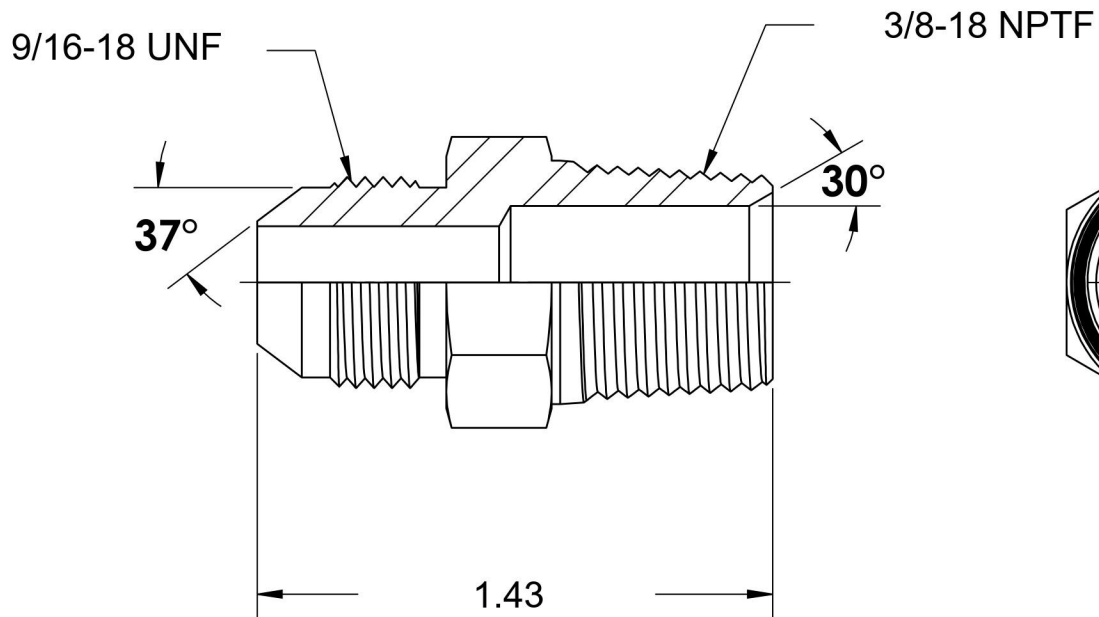

2404-06-06-B

Brass, SAE J514 37° Flare Male Connector, 3/8" Male JIC x 3/8" Male NPTF 30°

6701 Cochran Road
Solon, Ohio 44139
Phone: (440) 248-1880
Toll Free: 1-888-331-1523

| | | | |
|--|---------------------------------|--|--|
| Temperature Rating -325°F to 400°F | Material C360 Brass | Industry Standards SAE J514 , SAE J476 | Series 2404-B |
| Pressure Rating 3300 psi | Finish Natural Finish | | Series Description SAE J514 37° Flare Male Connector |