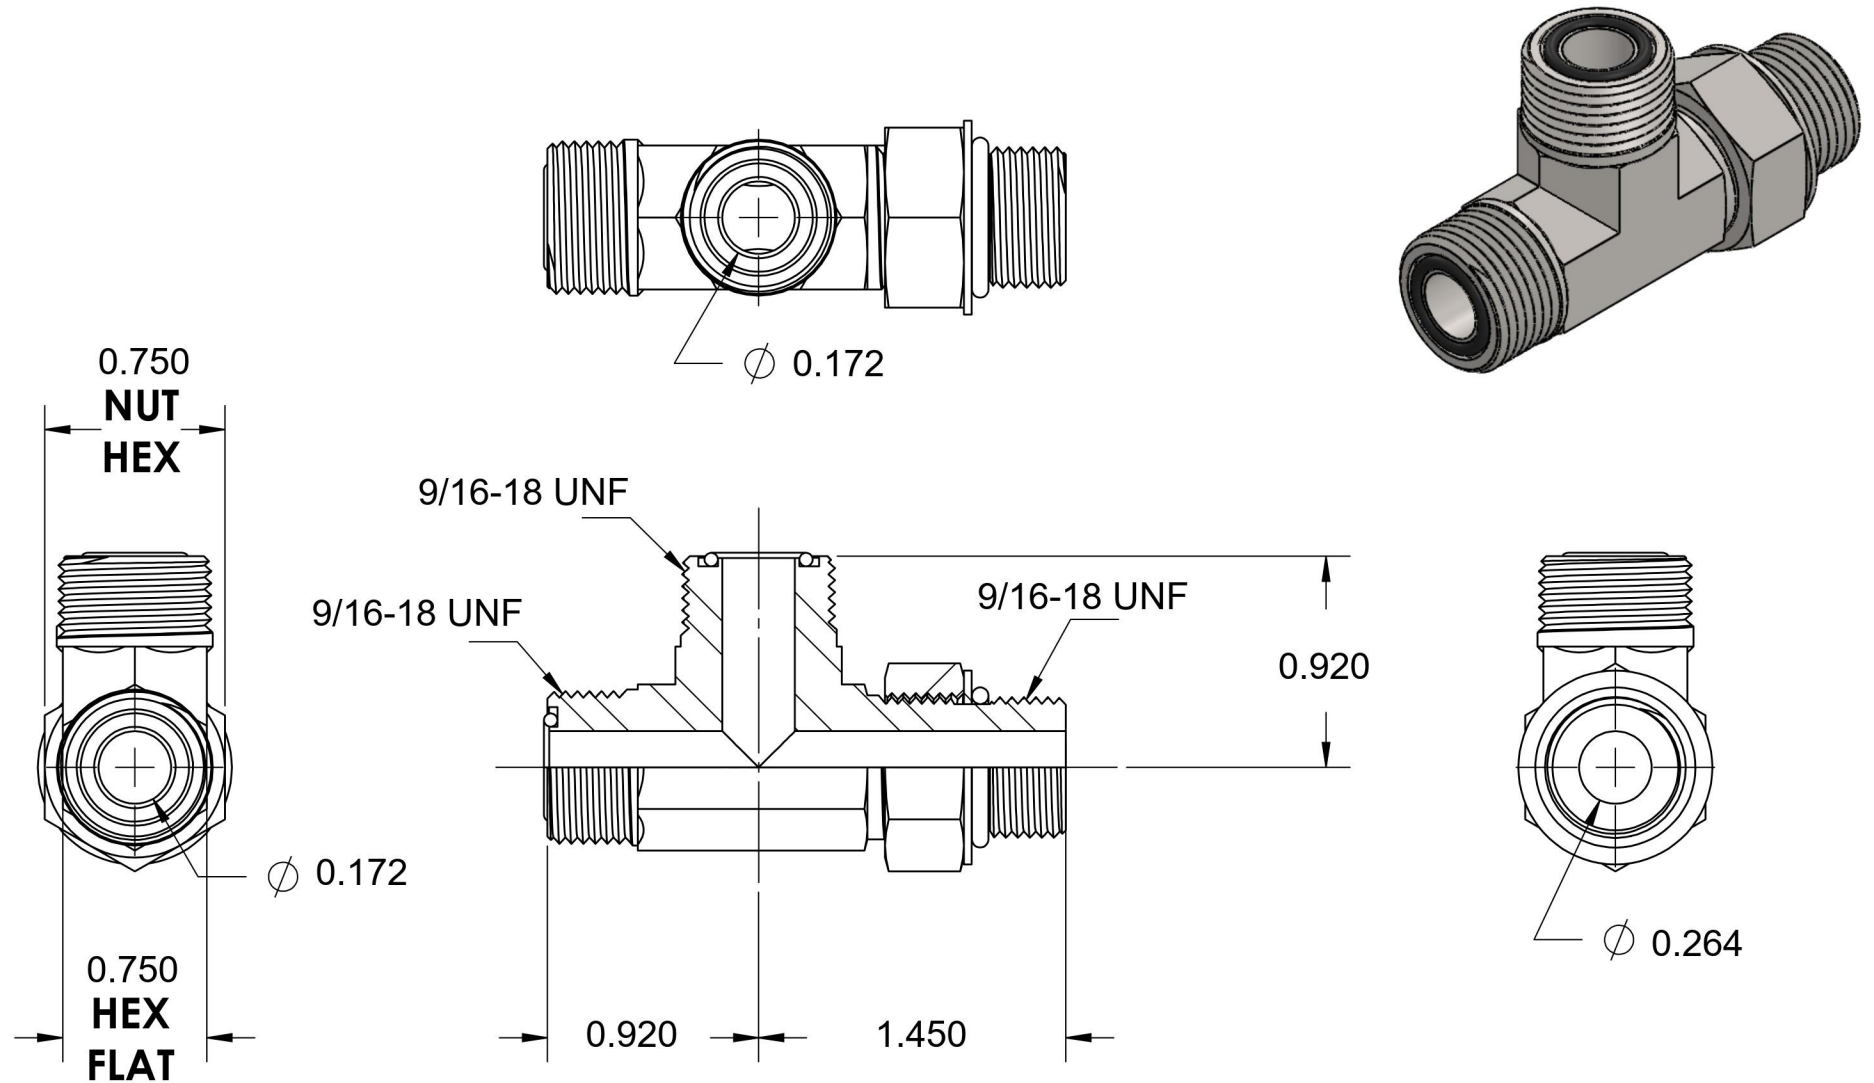

# FS6804-04-06-04-NWO-FG

Steel, SAE J1453 O-Ring Face Seal Adjustable Port Run Tee, 1/4" Male ORFS x 9/16-18 Male Adjustable ORB x 1/4" Male ORFS

6701 Cochran Road  
Solon, Ohio 44139  
Phone: (440) 248-1880  
Toll Free: 1-888-331-1523

**Temperature Rating**

-40°F to 250°F

**Pressure Rating**

6000 psi

**Material**

C1045 Steel

**Finish**

Trivalent Zinc

**Industry Standards**

SAE J1453, SAE J1926-2  
SAE J515, ASTM B633

**Series**

**FS6804-NWO-FG**

**Series Description**

SAE J1453 O-Ring Face Seal  
Adjustable Port Run Tee