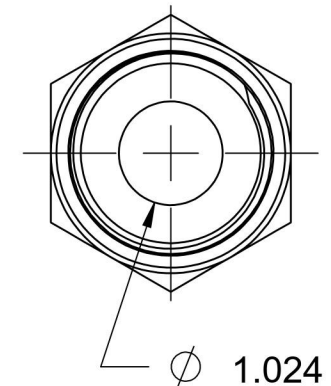

# FS6400-12-20-O

Steel, SAE J1453 O-Ring Face Seal Port Connector, 3/4" Male ORFS x 1-5/8-12 Male ORB

6701 Cochran Road  
Solon, Ohio 44139  
Phone: (440) 248-1880  
Toll Free: 1-888-331-1523

**Temperature Rating**

-40°F to 250°F

**Pressure Rating**

6000 psi

**Material**

C1045 / 12L14 Steel

**Finish**

Trivalent Zinc

**Industry Standards**