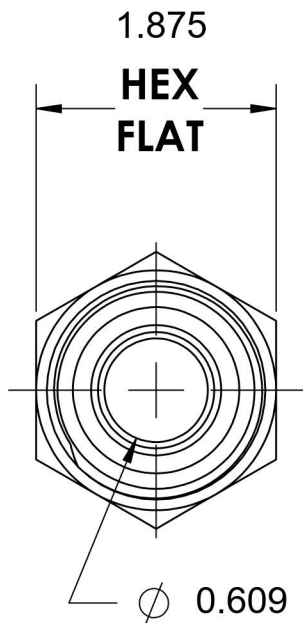

# FS6400-12-20-O

Steel, SAE J1453 O-Ring Face Seal Port Connector, 3/4" Male ORFS x 1-5/8-12 Male ORB

6701 Cochran Road  
Solon, Ohio 44139  
Phone: (440) 248-1880  
Toll Free: 1-888-331-1523

**Temperature Rating**

-40°F to 250°F

**Pressure Rating**

6000 psi

**Material**

C1045 / 12L14 Steel

**Finish**

Trivalent Zinc

**Industry Standards**