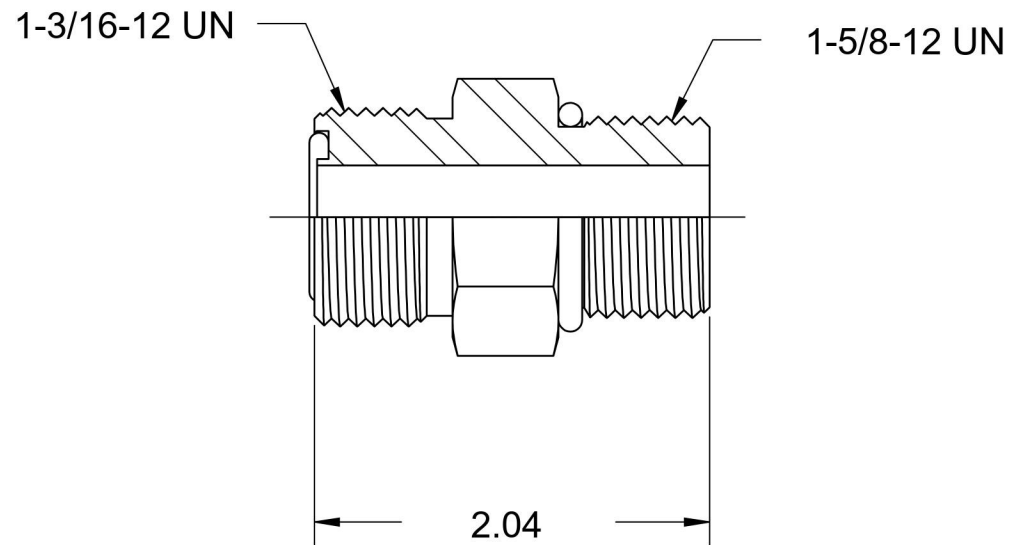

# FS6400-12-20-O

Steel, SAE J1453 O-Ring Face Seal Port Connector, 3/4" Male ORFS x 1-5/8-12 Male ORB

6701 Cochran Road  
Solon, Ohio 44139  
Phone: (440) 248-1880  
Toll Free: 1-888-331-1523

**Temperature Rating**

-40°F to 250°F

**Pressure Rating**

6000 psi

**Material**

C1045 / 12L14 Steel

**Finish**

Trivalent Zinc

**Industry Standards**