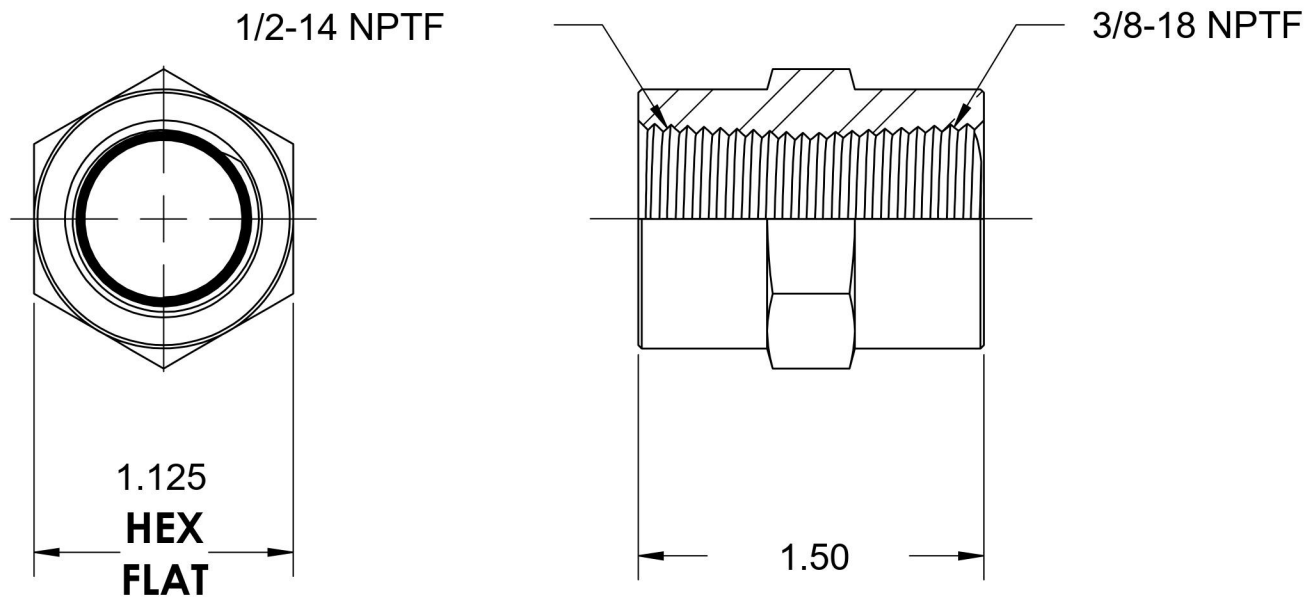

5000-08-06

Steel, SAE J514 Pipe Hex Coupling, 1/2" Female NPTF x 3/8" Female NPTF

6701 Cochran Road
Solon, Ohio 44139
Phone: (440) 248-1880
Toll Free: 1-888-331-1523

Temperature Rating -65°F to 500°F	Material C1045/12L14 Steel	Industry Standards SAE J514 , SAE J476 ASTM B633	Series 5000
Pressure Rating 5000 psi	Finish Trivalent Zinc		Series Description SAE J514 Pipe Hex Coupling