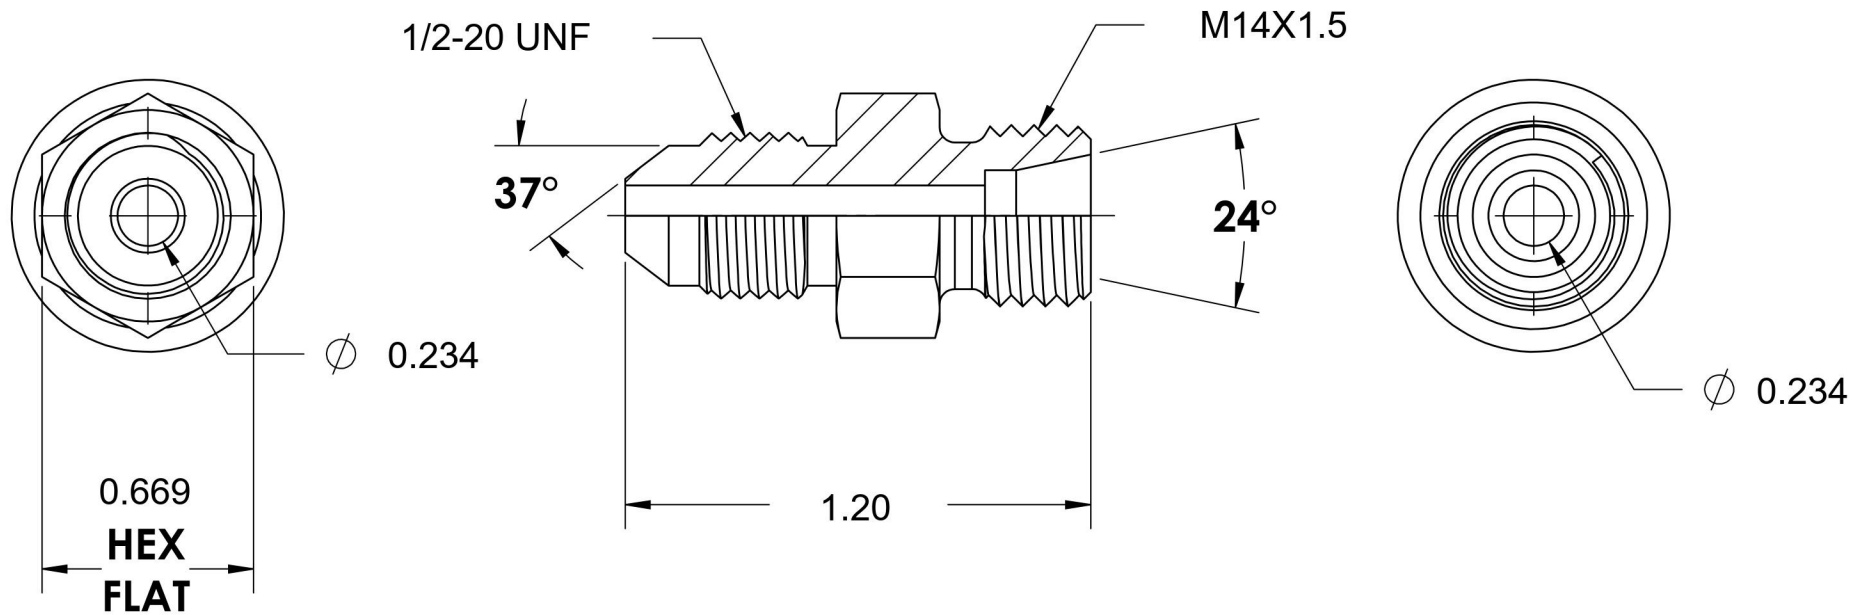

# 7005-05-L08-14-SS

Stainless Steel, SAE J514 37° Flare DIN 2353 (Light) Tube Adapter Body Only, 5/16" Male JIC x M14X1.5 Male DIN

6701 Cochran Road  
Solon, Ohio 44139  
Phone: (440) 248-1880  
Toll Free: 1-888-331-1523

<b>Temperature Rating</b>	<b>Material</b>	<b>Industry Standards</b>	<b>Series</b>
-425°F to 1200°F	316/316L Stainless Steel	SAE J514, ISO 8434-1	7005-DIN LIGHT-SS
<b>Pressure Rating</b>	<b>Finish</b>	DIN 2353	<b>Series Description</b>
6000 psi	Passivated		SAE J514 37° Flare DIN 2353 (Light) Tube Adapter Body Only