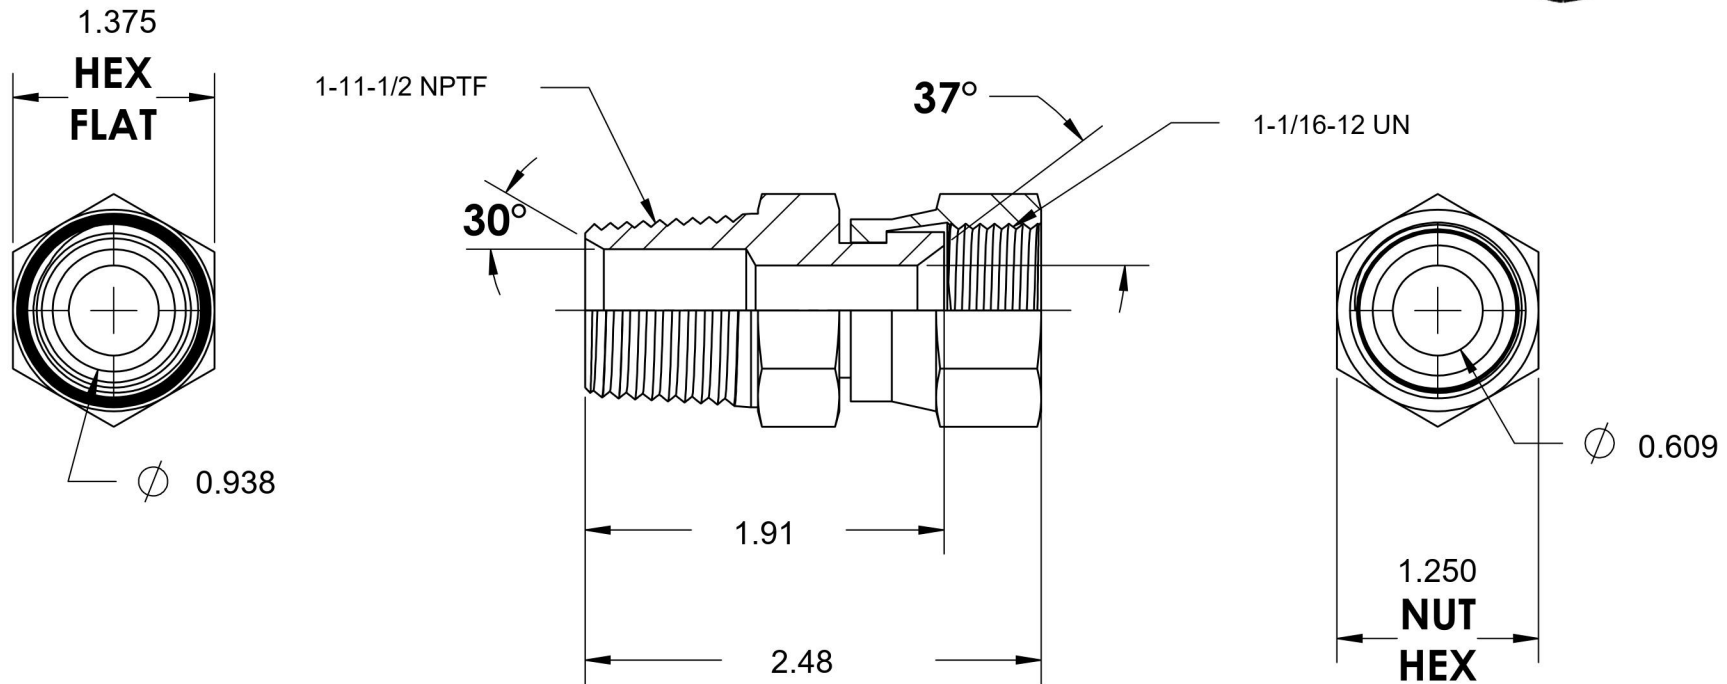

6505-16-12-SS

Stainless Steel, SAE J514 37° Flare Swivel Male Connector, 1" Male NPTF 30° x 3/4" Female JIC Swivel

6701 Cochran Road
Solon, Ohio 44139
Phone: (440) 248-1880
Toll Free: 1-888-331-1523

Temperature Rating	Material	Industry Standards	Series
-425°F to 1200°F	316/316L Stainless Steel	SAE J514 , SAE J476	6505-SS
Pressure Rating	Finish		Series Description
3600 psi	Passivated		SAE J514 37° Flare Swivel Male Connector