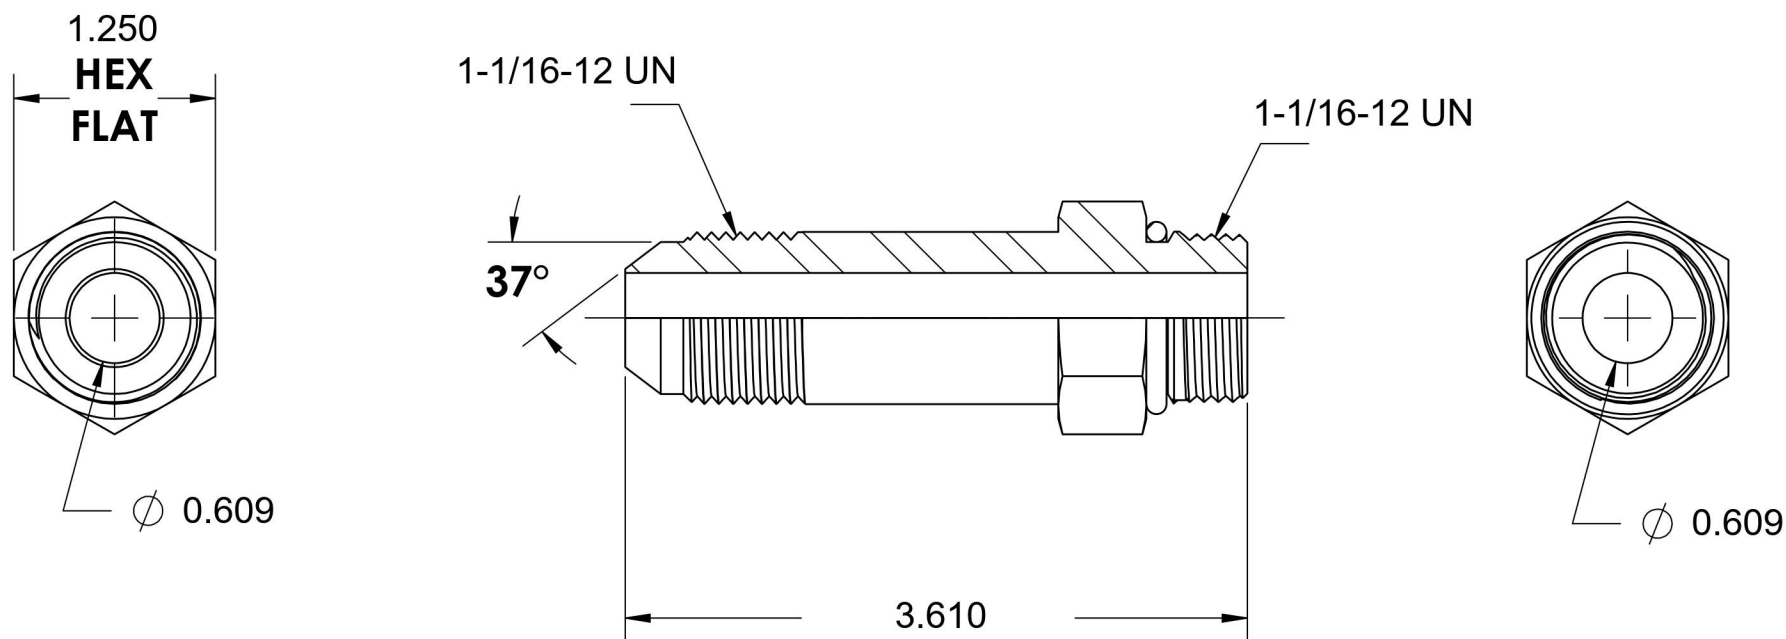

6400-L-12-12-O-SS

Stainless Steel, SAE J514 37° Flare Long Port Connector, 3/4" Male JIC x 1-1/16-12 Male ORB

6701 Cochran Road
Solon, Ohio 44139
Phone: (440) 248-1880
Toll Free: 1-888-331-1523

Temperature Rating -40°F to 250°F	Material 316/316L Stainless Steel	Industry Standards SAE J514, SAE J1926-3 SAE J515	Series 6400-L-O-SS
Pressure Rating 6000 psi	Finish Passivated		Series Description SAE J514 37° Flare Long Port Connector