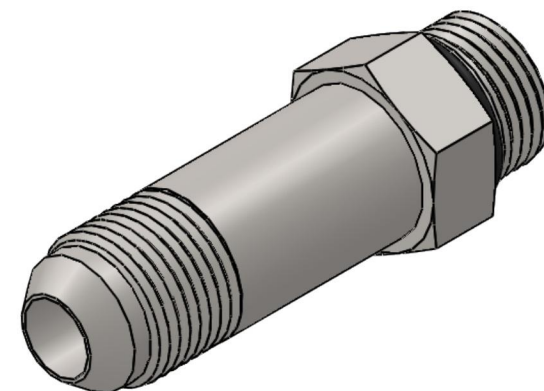

6400-L-12-12-O-SS

Stainless Steel, SAE J514 37° Flare Long Port Connector, 3/4" Male JIC x 1-1/16-12 Male ORB

6701 Cochran Road
Solon, Ohio 44139
Phone: (440) 248-1880
Toll Free: 1-888-331-1523

Temperature Rating -40°F to 250°F	Material 316/316L Stainless Steel	Industry Standards SAE J514, SAE J1926-3 SAE J515	Series 6400-L-O-SS
Pressure Rating 6000 psi	Finish Passivated		Series Description SAE J514 37° Flare Long Port Connector