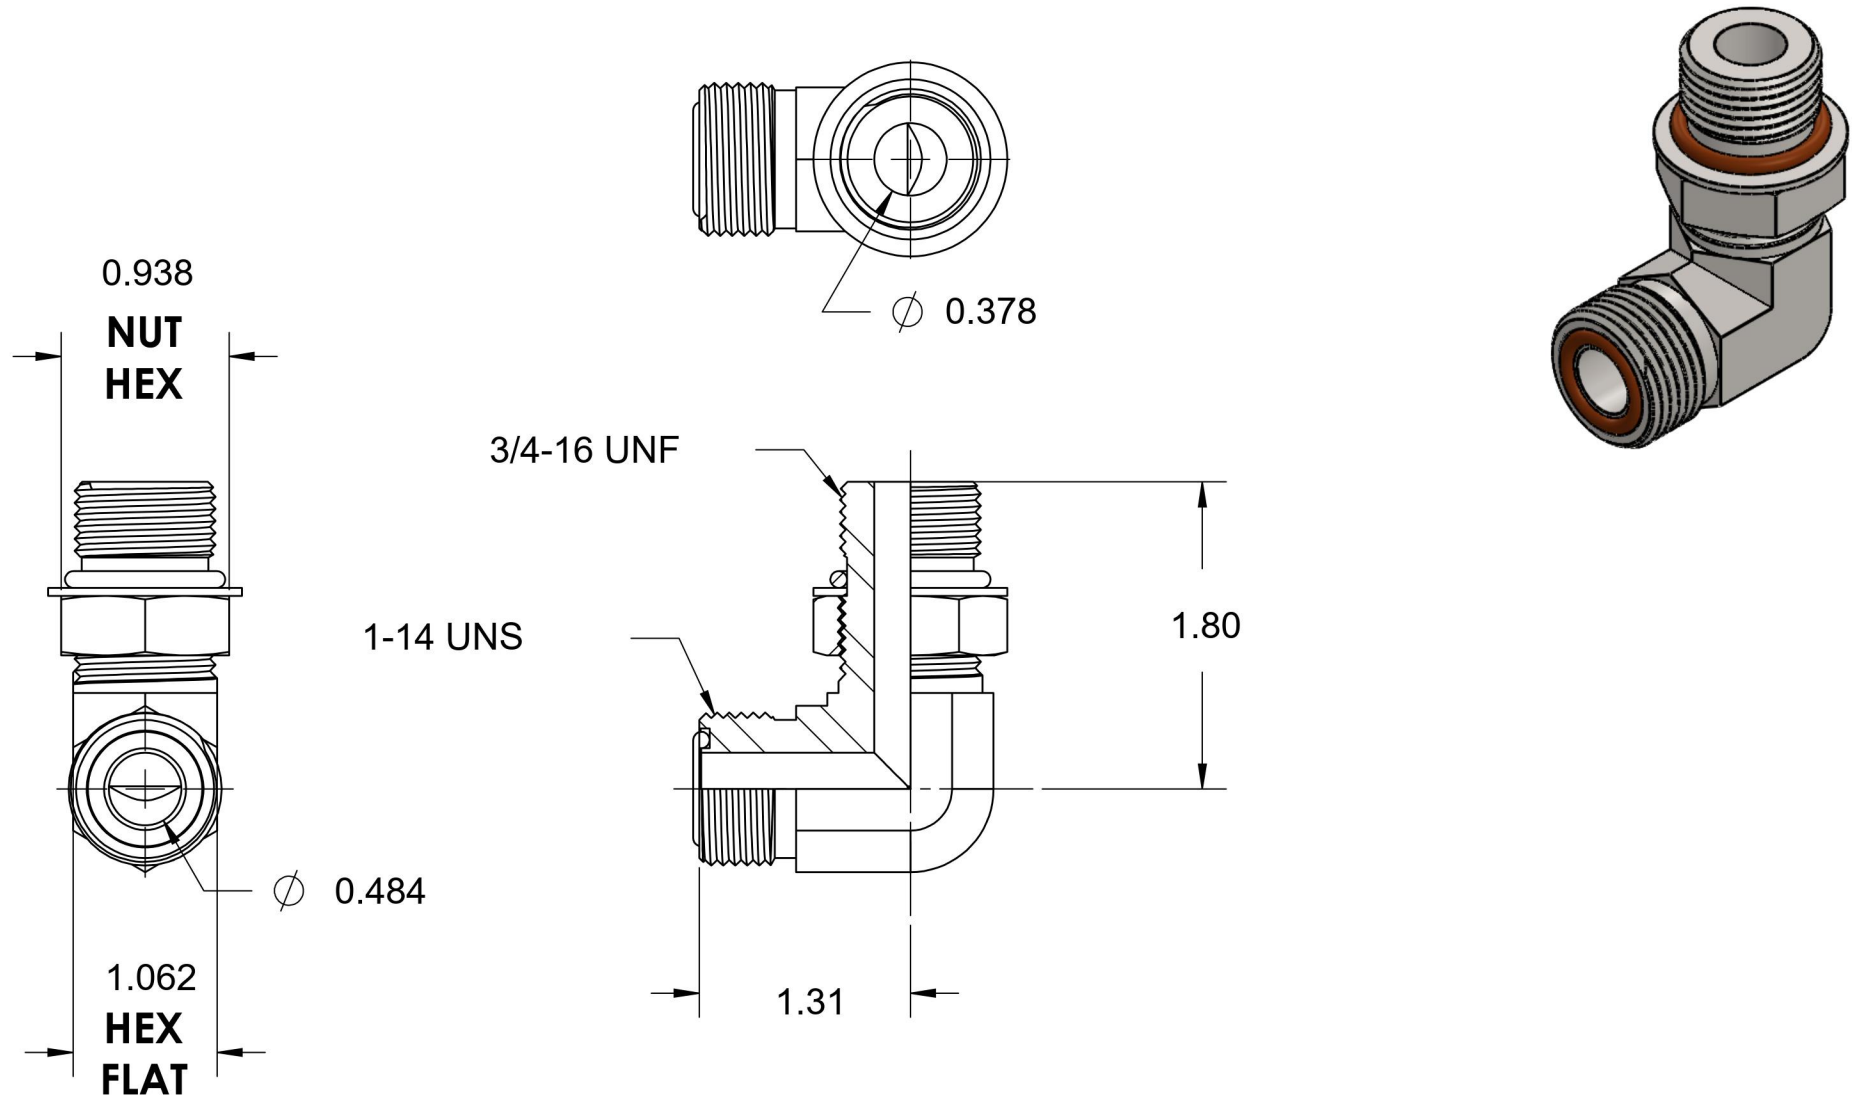

# FS6801-10-08-NWO-FG-VITON

Steel, SAE J1453 O-Ring Face Seal 90° Adjustable Port Elbow, 5/8" Male ORFS x 3/4-16 Male Adjustable ORB, FKM Seal

6701 Cochran Road  
Solon, Ohio 44139  
Phone: (440) 248-1880  
Toll Free: 1-888-331-1523

<b>Temperature Rating</b>	<b>Material</b>	<b>Industry Standards</b>	<b>Series</b>
-15°F to 400°F	C1045 Steel	SAE J1453, SAE J1926-2 ASTM B633	FS6801-NWO-FG-VITON
<b>Pressure Rating</b>	<b>Finish</b>		<b>Series Description</b>
6000 psi	Trivalent Zinc		SAE J1453 O-Ring Face Seal 90° Adjustable Port Elbow