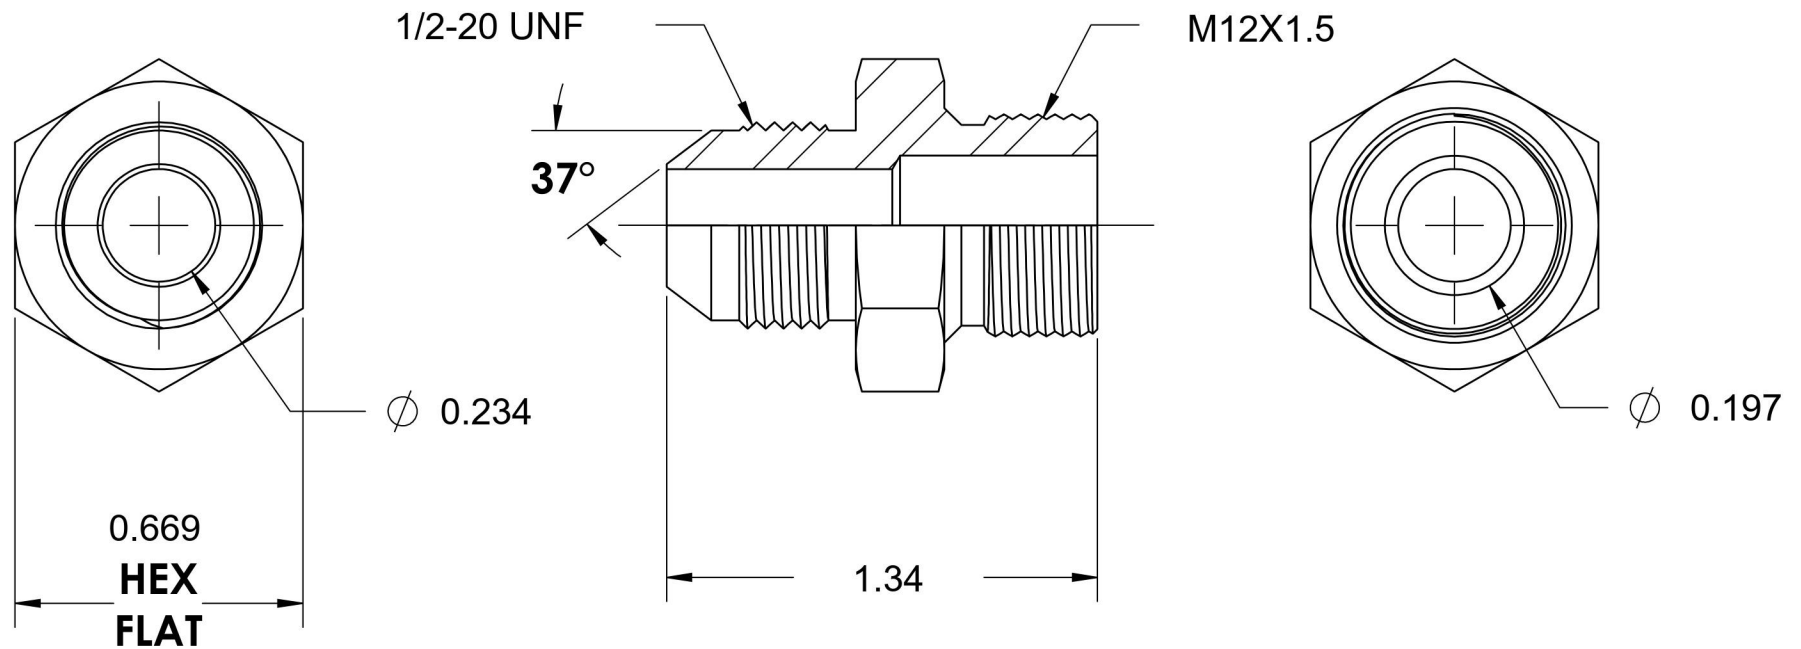

7005-05-12-SS

Stainless Steel, SAE J514 37° Flare Male Metric Port/Line Connector, 5/16" Male JIC x M12X1.5 Male Metric 60° Line/Port

6701 Cochran Road
Solon, Ohio 44139
Phone: (440) 248-1880
Toll Free: 1-888-331-1523

Temperature Rating -425°F to 1200°F	Material 316/316L Stainless Steel	Industry Standards SAE J514, ISO 9974	Series 7005-SS
Pressure Rating 6000 psi	Finish Passivated		Series Description SAE J514 37° Flare Male Metric Port/Line Connector