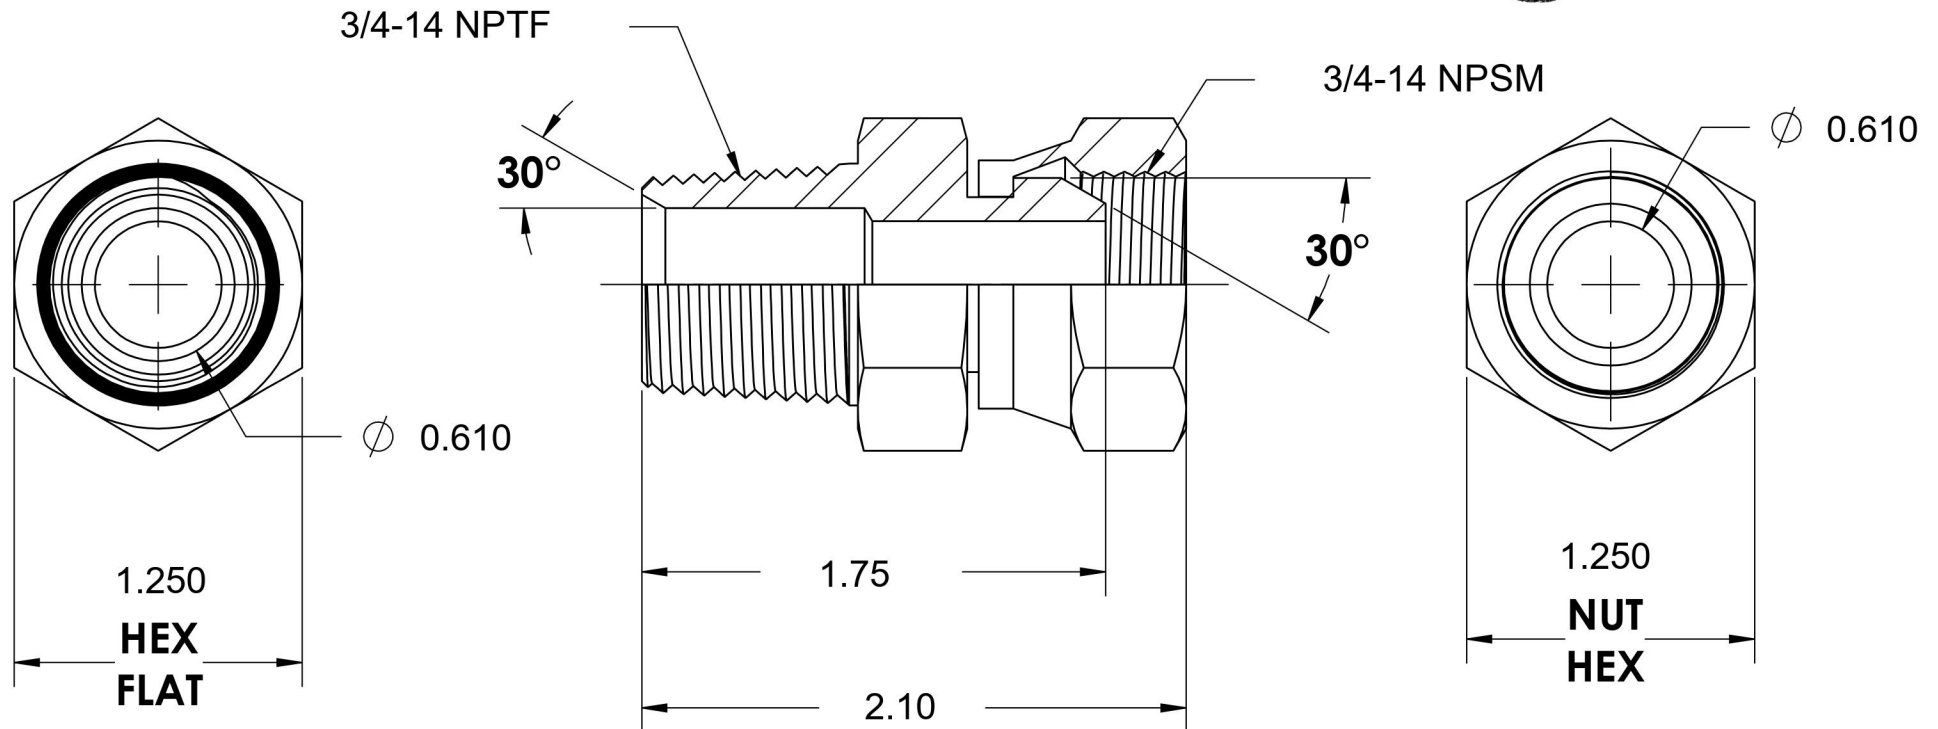

1404-12-12

Steel, SAE J514 NPSM Swivel Male Connector, 3/4" Male NPTF 30° x 3/4" Female NPSM Swivel

6701 Cochran Road
Solon, Ohio 44139
Phone: (440) 248-1880
Toll Free: 1-888-331-1523

Temperature Rating

-65°F to 500°F

Pressure Rating

4000 psi

Material

C1045/12L14 Steel

Finish

Trivalent Zinc

Industry Standards

SAE J514, SAE J476
ASTM B633

Series

1404

Series Description

SAE J514 NPSM Swivel Male Connector