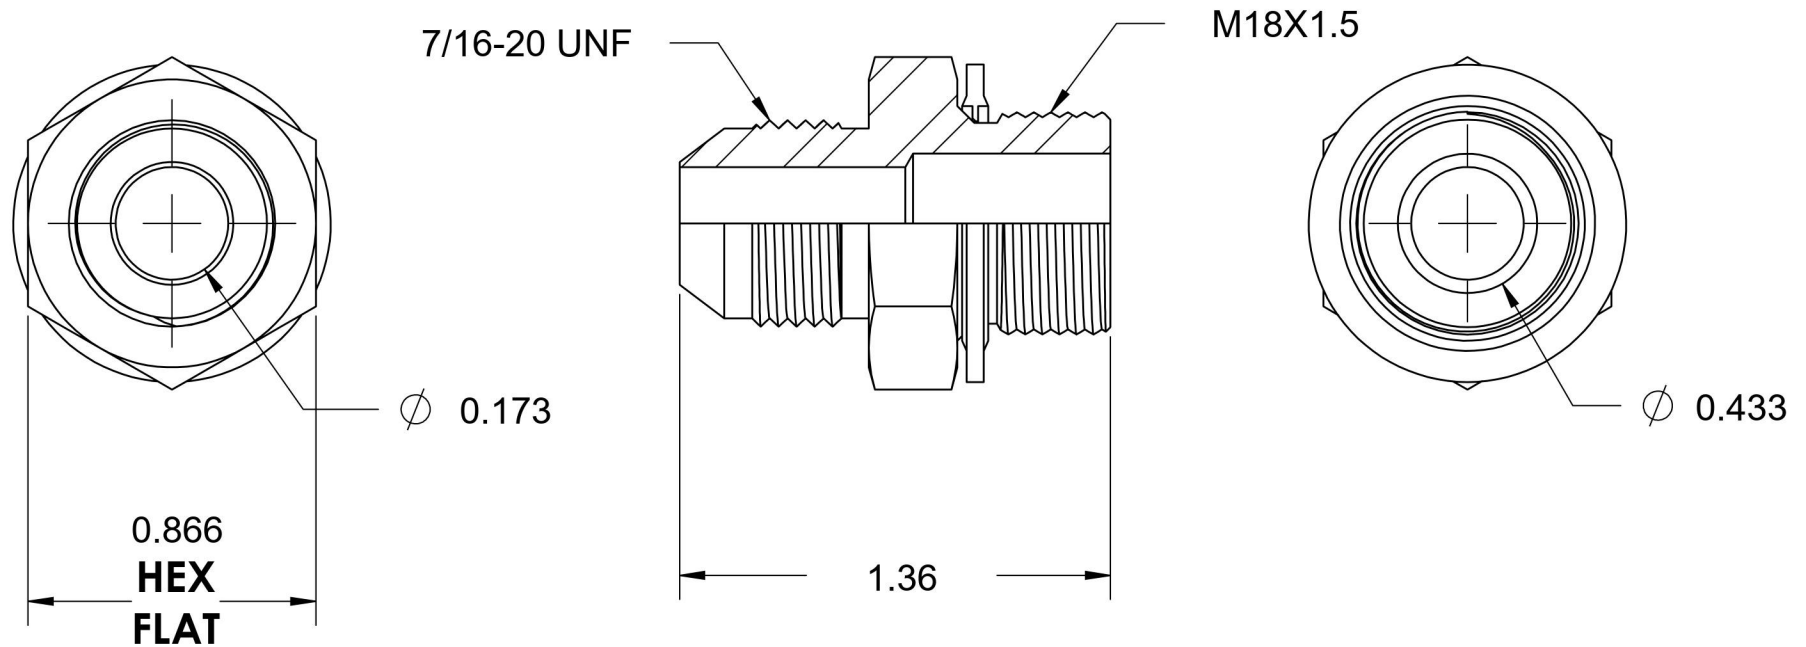

# 7005-04-18-SS-BS

Stainless Steel, SAE J514 37° Flare Metric Type (D) Bonded Seal Port/Line Connector, 1/4" Male JIC x M18X1.5 Male Metric 60° Line/Port

6701 Cochran Road  
Solon, Ohio 44139  
Phone: (440) 248-1880  
Toll Free: 1-888-331-1523

<b>Temperature Rating</b>	<b>Material</b>	<b>Industry Standards</b>	<b>Series</b>
-40°F to 250°F	316/316L Stainless Steel	SAE J514, ISO 9974	7005-BS-SS
<b>Pressure Rating</b>	<b>Finish</b>		<b>Series Description</b>
6000 psi	Passivated		SAE J514 37° Flare Metric Type (D) Bonded Seal Port/Line Connector