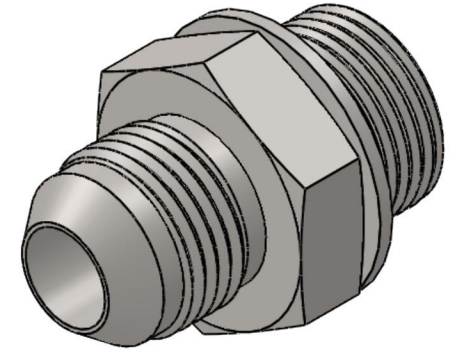

# 7005-04-18-SS-BS

Stainless Steel, SAE J514 37° Flare Metric Type (D) Bonded Seal Port/Line Connector, 1/4" Male JIC x M18X1.5 Male Metric 60° Line/Port

6701 Cochran Road  
Solon, Ohio 44139  
Phone: (440) 248-1880  
Toll Free: 1-888-331-1523

<b>Temperature Rating</b>	<b>Material</b>	<b>Industry Standards</b>	<b>Series</b>
-40°F to 250°F	316/316L Stainless Steel	SAE J514, ISO 9974	7005-BS-SS
<b>Pressure Rating</b>	<b>Finish</b>		<b>Series Description</b>
6000 psi	Passivated		SAE J514 37° Flare Metric Type (D) Bonded Seal Port/Line Connector