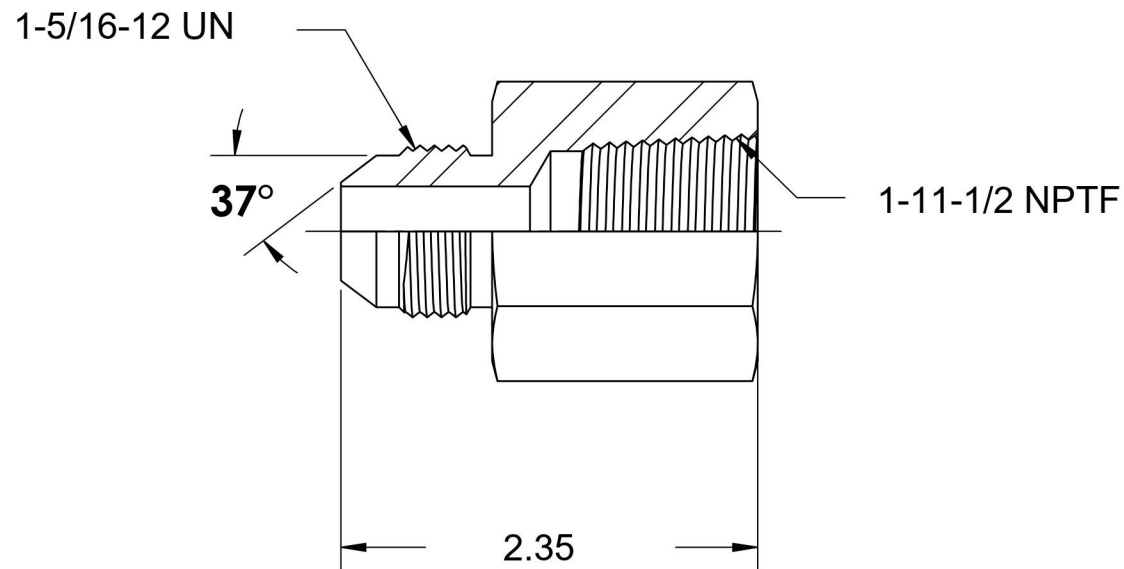

2405-16-16-SS

Stainless Steel, SAE J514 Flared Tube Female Connector, 1" Male JIC x 1" Female NPTF

6701 Cochran Road
Solon, Ohio 44139
Phone: (440) 248-1880
Toll Free: 1-888-331-1523

Temperature Rating -425°F to 1200°F	Material 316/316L Stainless Steel	Industry Standards SAE J514 , SAE J476	Series 2405-SS
Pressure Rating 3000 psi	Finish Passivated		Series Description SAE J514 Flared Tube Female Connector