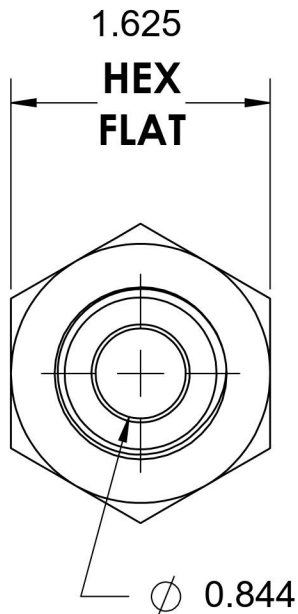

2405-16-16-SS

Stainless Steel, SAE J514 Flared Tube Female Connector, 1" Male JIC x 1" Female NPTF

6701 Cochran Road
Solon, Ohio 44139
Phone: (440) 248-1880
Toll Free: 1-888-331-1523

Temperature Rating -425°F to 1200°F	Material 316/316L Stainless Steel	Industry Standards SAE J514 , SAE J476	Series 2405-SS
Pressure Rating 3000 psi	Finish Passivated		Series Description SAE J514 Flared Tube Female Connector