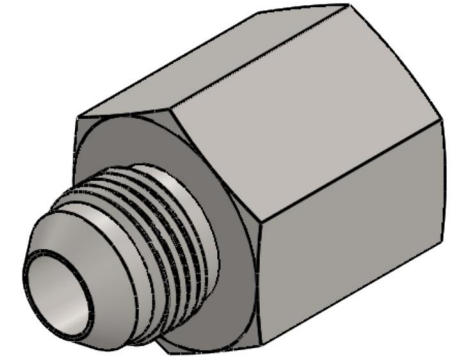

2405-16-16-SS

Stainless Steel, SAE J514 Flared Tube Female Connector, 1" Male JIC x 1" Female NPTF

6701 Cochran Road
Solon, Ohio 44139
Phone: (440) 248-1880
Toll Free: 1-888-331-1523

Temperature Rating -425°F to 1200°F	Material 316/316L Stainless Steel	Industry Standards SAE J514 , SAE J476	Series 2405-SS
Pressure Rating 3000 psi	Finish Passivated		Series Description SAE J514 Flared Tube Female Connector