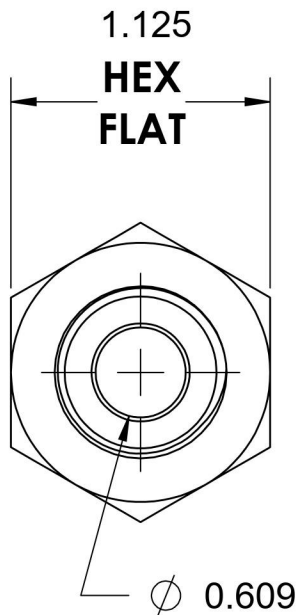

2405-12-08

Steel, SAE J514 Flared Tube Female Connector, 3/4" Male JIC x 1/2" Female NPTF

6701 Cochran Road
Solon, Ohio 44139
Phone: (440) 248-1880
Toll Free: 1-888-331-1523

Temperature Rating

-65°F to 500°F

Series

2405

Series Description

SAE J514 Flared Tube
Female Connector