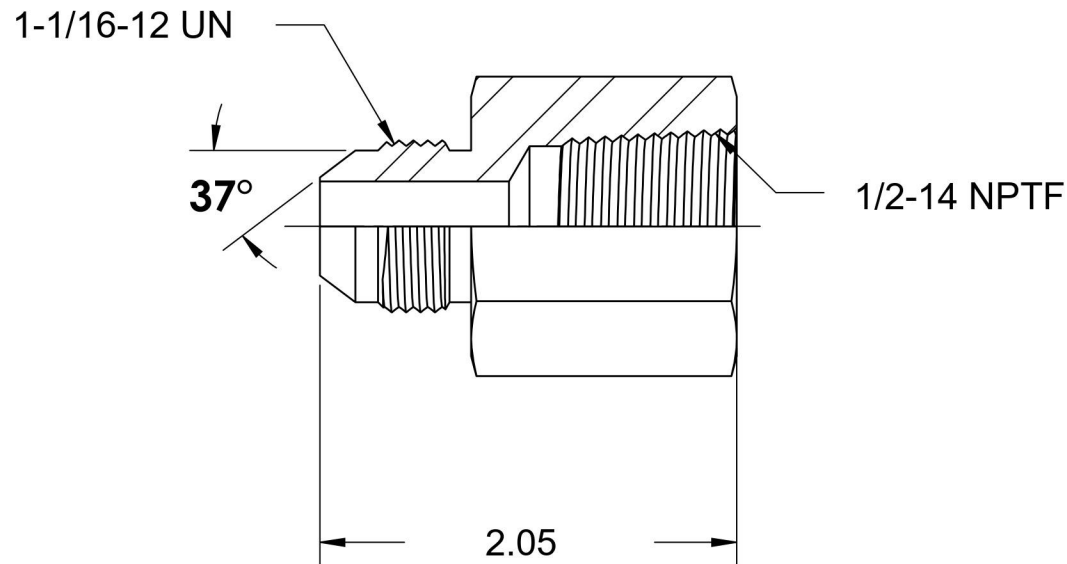

2405-12-08

Steel, SAE J514 Flared Tube Female Connector, 3/4" Male JIC x 1/2" Female NPTF

6701 Cochran Road
Solon, Ohio 44139
Phone: (440) 248-1880
Toll Free: 1-888-331-1523

Temperature Rating

-65°F to 500°F

Series

2405

Series Description

SAE J514 Flared Tube
Female Connector