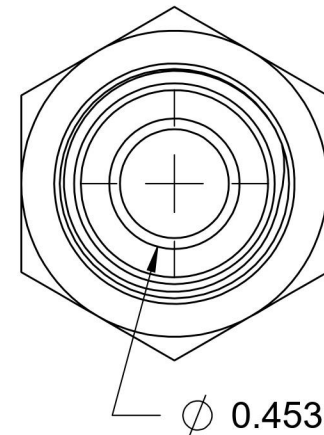

7002-10-08

Steel, SAE J514 37° Flare Male BSPP Port/Line Connector, 5/8" Male JIC x 1/2-14 Male BSPP 60° Line/Port

6701 Cochran Road
Solon, Ohio 44139
Phone: (440) 248-1880
Toll Free: 1-888-331-1523

Temperature Rating	Material	Industry Standards	Series
-65°F to 500°F	C1045/12L14 Steel	SAE J514, ISO 1179	7002
Pressure Rating	Finish	ISO 8434-6, ASTM B633	Series Description
2900 psi	Trivalent Zinc		SAE J514 37° Flare Male BSPP Port/Line Connector