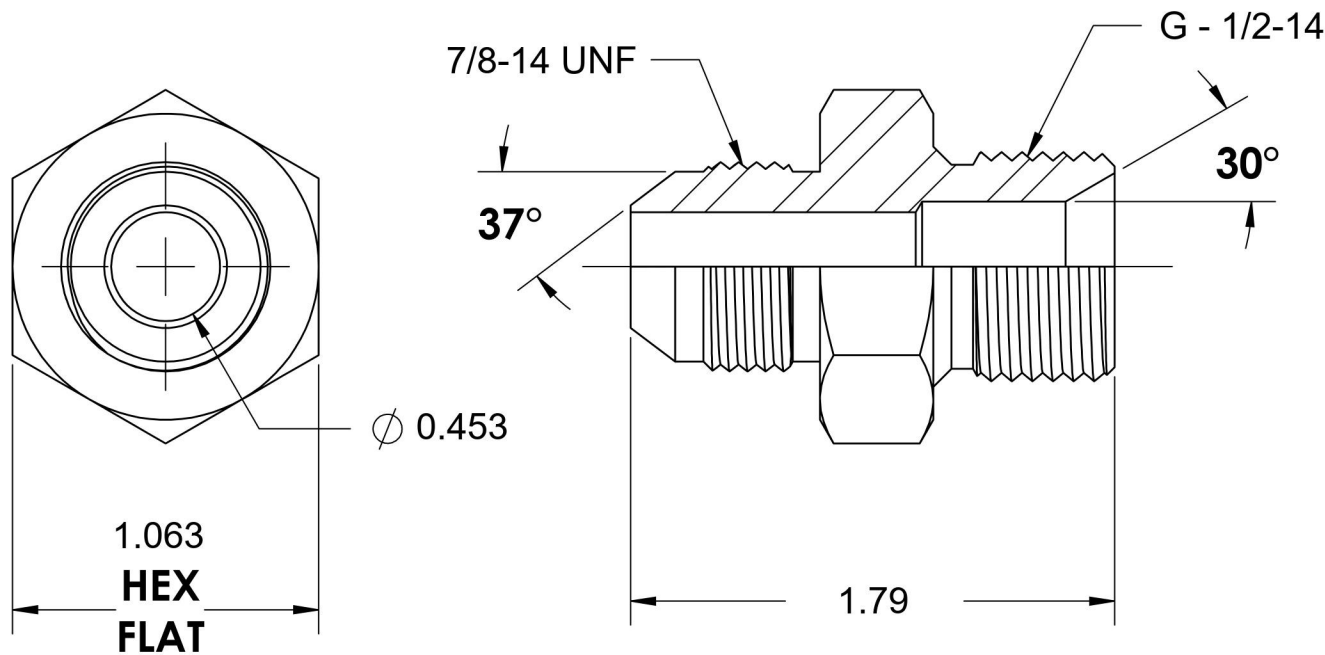

7002-10-08

Steel, SAE J514 37° Flare Male BSPP Port/Line Connector, 5/8" Male JIC x 1/2-14 Male BSPP 60° Line/Port

6701 Cochran Road
Solon, Ohio 44139
Phone: (440) 248-1880
Toll Free: 1-888-331-1523

Temperature Rating	Material	Industry Standards	Series
-65°F to 500°F	C1045/12L14 Steel	SAE J514, ISO 1179	7002
Pressure Rating	Finish	ISO 8434-6, ASTM B633	Series Description
2900 psi	Trivalent Zinc		SAE J514 37° Flare Male BSPP Port/Line Connector