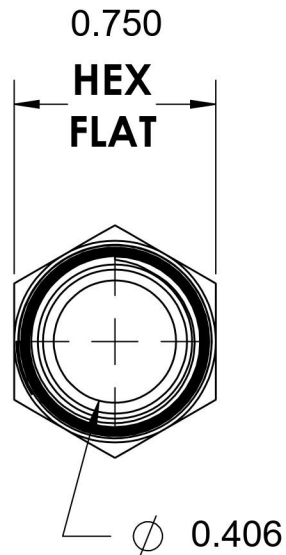

5404-06-04-B

Brass, SAE J514 Pipe Nipple, 3/8" Male NPTF 30° x 1/4" Male NPTF 30°

6701 Cochran Road
Solon, Ohio 44139
Phone: (440) 248-1880
Toll Free: 1-888-331-1523

Temperature Rating -325°F to 400°F	Material C36000 Brass	Industry Standards SAE J514 , SAE J476	Series 5404-B
Pressure Rating 3900 psi	Finish Natural Finish		Series Description SAE J514 Pipe Nipple