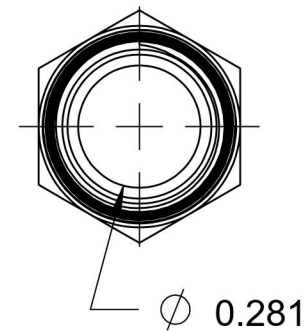

5404-06-04-B

Brass, SAE J514 Pipe Nipple, 3/8" Male NPTF 30° x 1/4" Male NPTF 30°

6701 Cochran Road
Solon, Ohio 44139
Phone: (440) 248-1880
Toll Free: 1-888-331-1523

Temperature Rating -325°F to 400°F	Material C36000 Brass	Industry Standards SAE J514 , SAE J476	Series 5404-B
Pressure Rating 3900 psi	Finish Natural Finish		Series Description SAE J514 Pipe Nipple