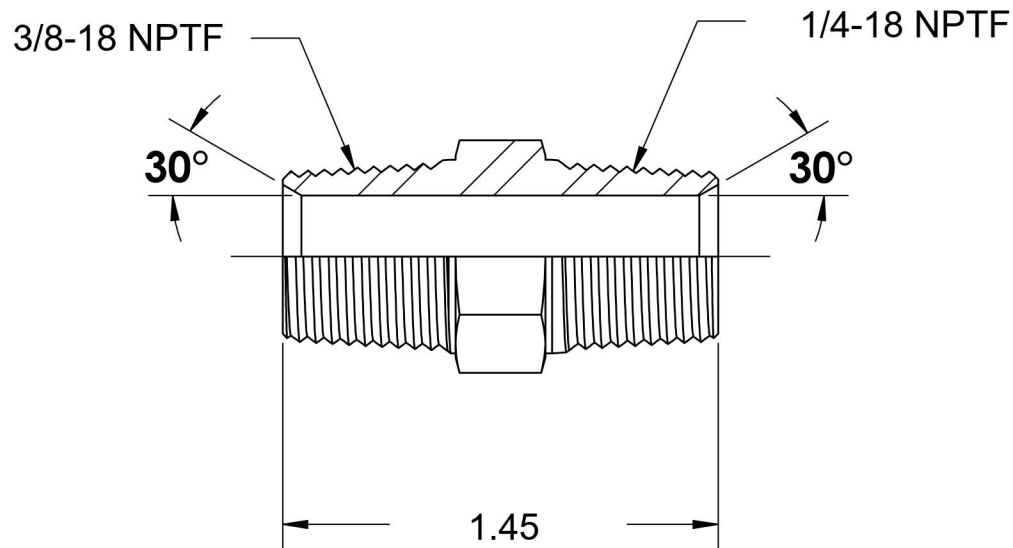

5404-06-04-B

Brass, SAE J514 Pipe Nipple, 3/8" Male NPTF 30° x 1/4" Male NPTF 30°

6701 Cochran Road
Solon, Ohio 44139
Phone: (440) 248-1880
Toll Free: 1-888-331-1523

Temperature Rating -325°F to 400°F	Material C36000 Brass	Industry Standards SAE J514 , SAE J476	Series 5404-B
Pressure Rating 3900 psi	Finish Natural Finish		Series Description SAE J514 Pipe Nipple