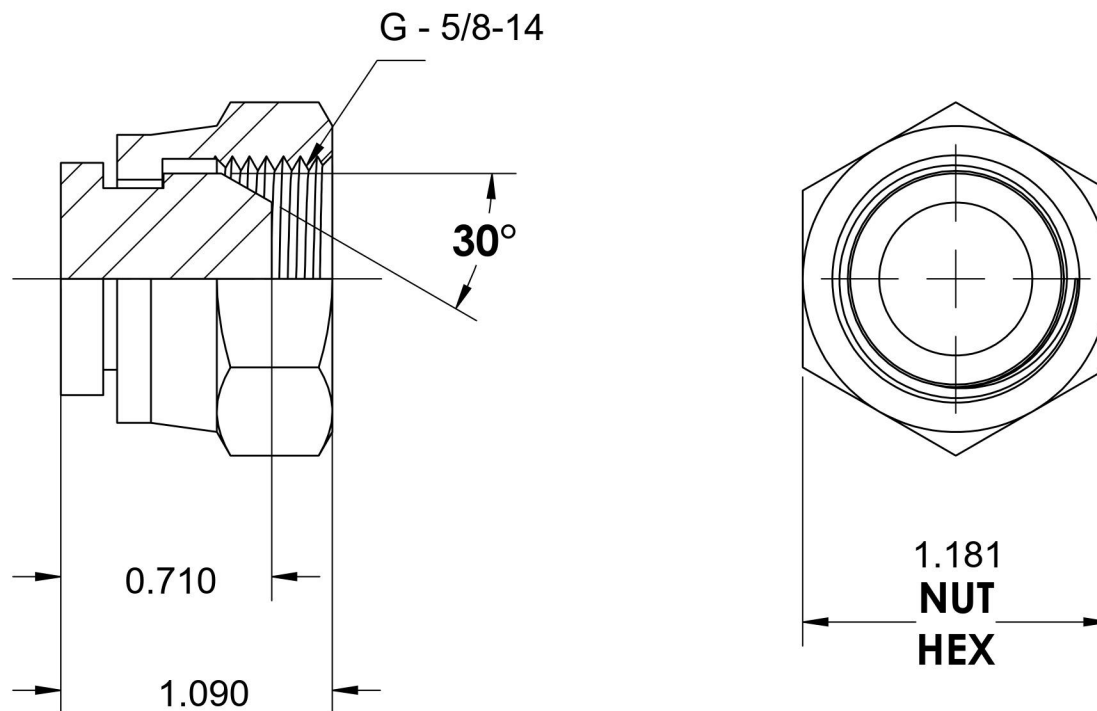

9644-C-10

Steel, ISO 8434-6 60° Cone BSPP Swivel Cap, 5/8" Female BSPP Swivel

6701 Cochran Road
Solon, Ohio 44139
Phone: (440) 248-1880
Toll Free: 1-888-331-1523

Temperature Rating -65°F to 500°F	Material C1045/12L14 Steel	Industry Standards ISO 8434-6, ASTM B633	Series 9644-C
Pressure Rating 2900 psi	Finish Trivalent Zinc		Series Description ISO 8434-6 60° Cone BSPP Swivel Cap