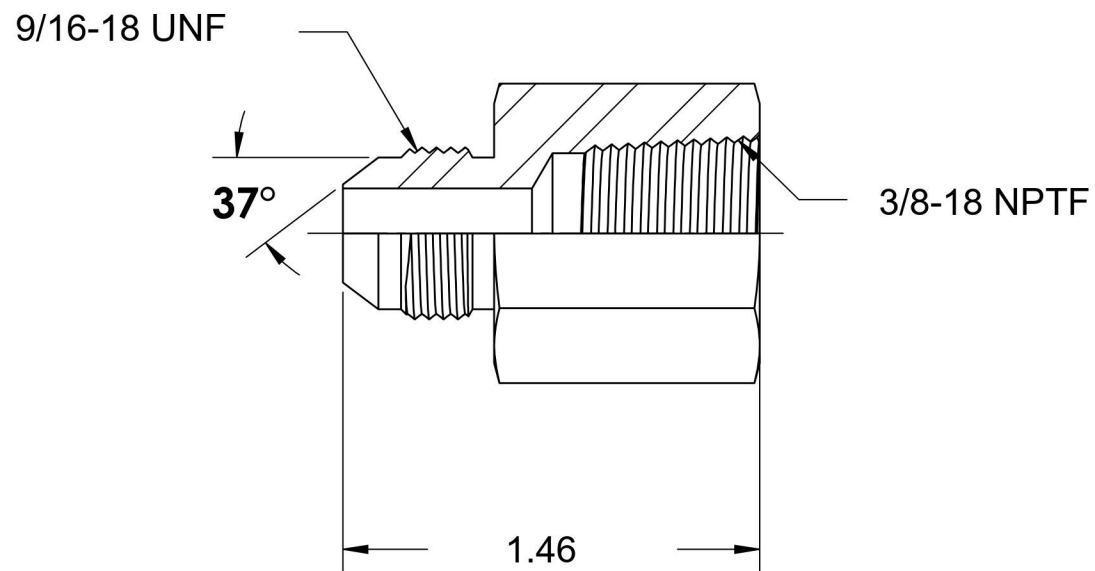

2405-06-06-SS

Stainless Steel, SAE J514 Flared Tube Female Connector, 3/8" Male JIC x 3/8" Female NPTF

6701 Cochran Road
Solon, Ohio 44139
Phone: (440) 248-1880
Toll Free: 1-888-331-1523

Temperature Rating -425°F to 1200°F	Material 316/316L Stainless Steel	Industry Standards SAE J514 , SAE J476	Series 2405-SS
Pressure Rating 6000 psi	Finish Passivated		Series Description SAE J514 Flared Tube Female Connector