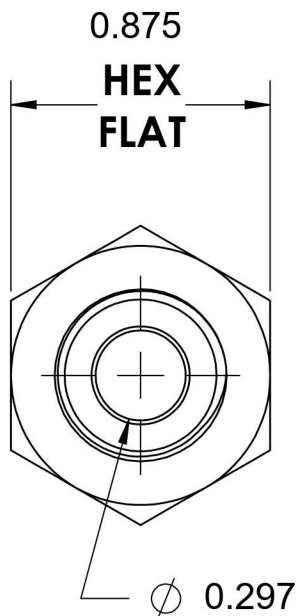

2405-06-06-SS

Stainless Steel, SAE J514 Flared Tube Female Connector, 3/8" Male JIC x 3/8" Female NPTF

6701 Cochran Road
Solon, Ohio 44139
Phone: (440) 248-1880
Toll Free: 1-888-331-1523

Temperature Rating -425°F to 1200°F	Material 316/316L Stainless Steel	Industry Standards SAE J514 , SAE J476	Series 2405-SS
Pressure Rating 6000 psi	Finish Passivated		Series Description SAE J514 Flared Tube Female Connector