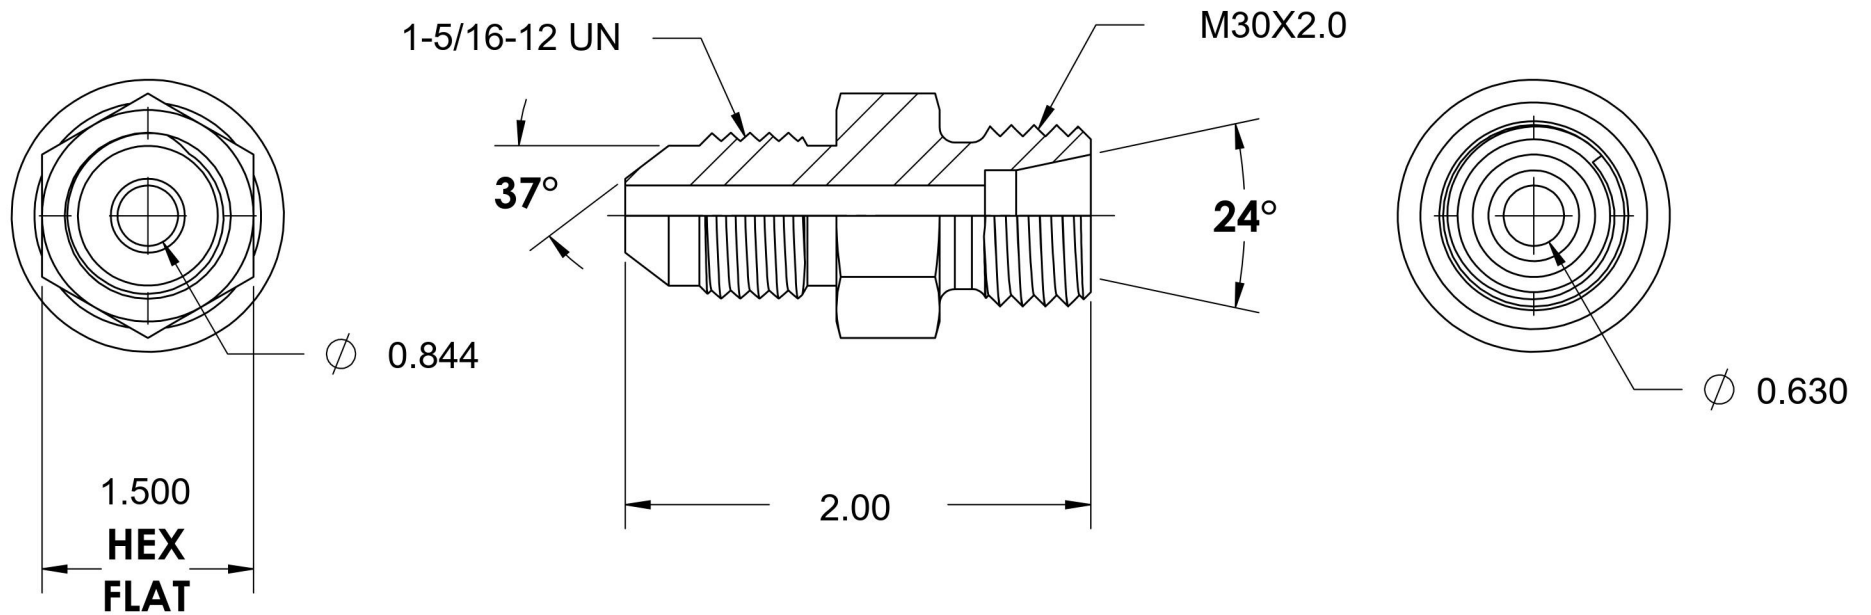

# 7005-16-S20-30-SS

Stainless Steel, SAE J514 37° Flare/ISO 8434-1 Heavy Series Male Adapter, 1" Male JIC x M30X2.0 Male DIN

6701 Cochran Road  
Solon, Ohio 44139  
Phone: (440) 248-1880  
Toll Free: 1-888-331-1523

<b>Temperature Rating</b>	<b>Material</b>	<b>Industry Standards</b>	<b>Series</b>
-425°F to 1200°F	316/316L Stainless Steel	SAE J514, ISO 8434-1	7005-DIN HEAVY-SS
<b>Pressure Rating</b>	<b>Finish</b>	DIN 2353	<b>Series Description</b>
4000 psi	Passivated		SAE J514 37° Flare/ISO 8434-1 Heavy Series Male Adapter