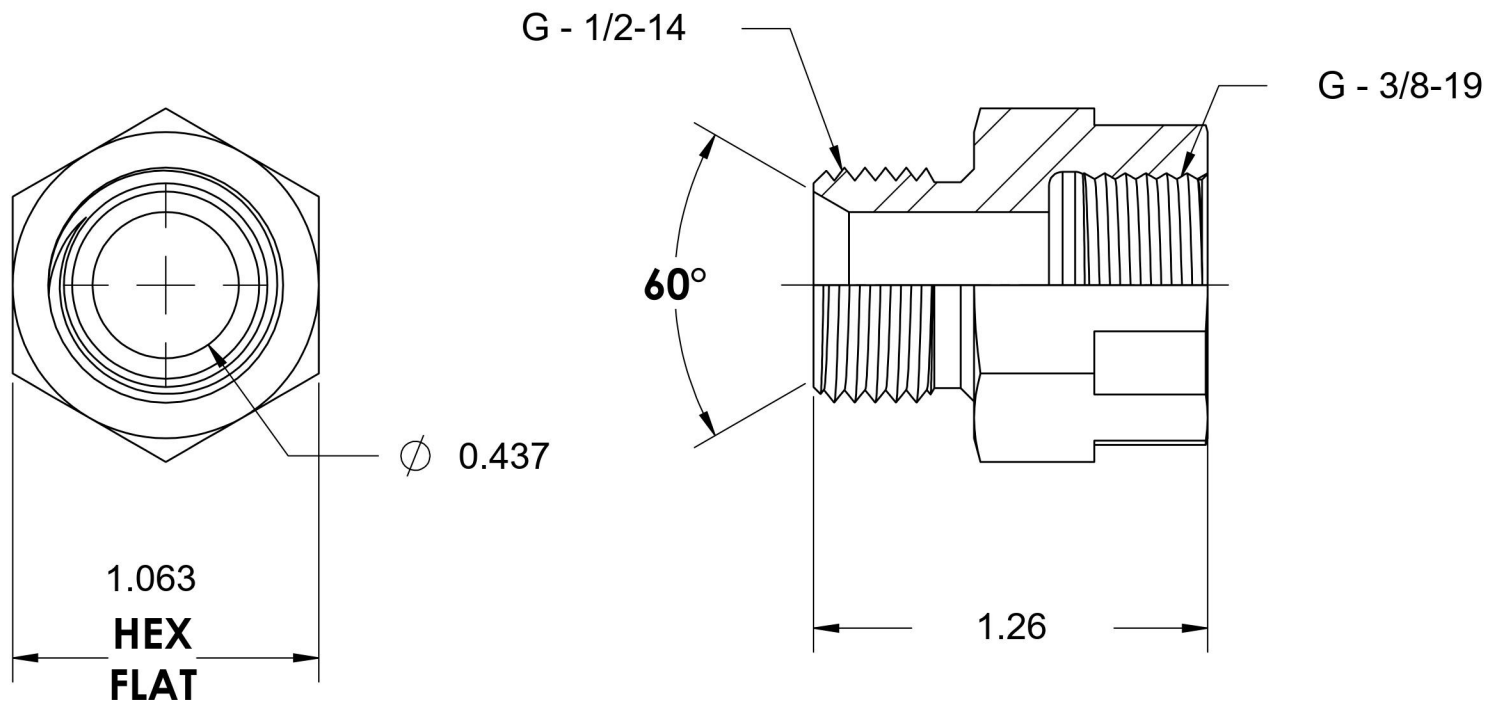

7017-08-06

Steel, ISO 1179 Female BSPG Gauge Port Connector, 1/2-14 Male BSPG 60° Line/Port x 3/8-19 Female BSPG Gauge Port

6701 Cochran Road
Solon, Ohio 44139
Phone: (440) 248-1880
Toll Free: 1-888-331-1523

Temperature Rating -65°F to 500°F	Material C1045 / 12L14 Steel	Industry Standards ISO 1179, ISO 8434-6 DIN 3852-2 ASTM B633	Series 7017
Pressure Rating 2900 psi	Finish Trivalent Zinc	Series Description ISO 1179 Female BSPG Gauge Port Connector	