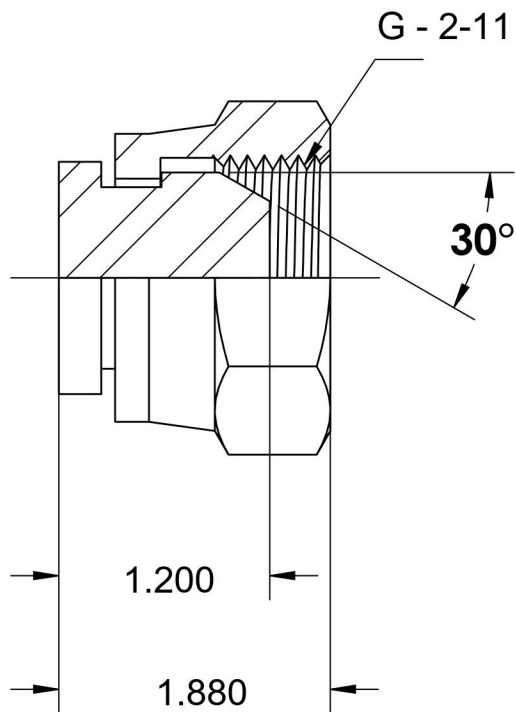

9644-C-32-SS

Stainless Steel, ISO 8434-6 60° Cone BSPP Swivel Cap, 2" Female BSPP Swivel

6701 Cochran Road
Solon, Ohio 44139
Phone: (440) 248-1880
Toll Free: 1-888-331-1523

| | | | |
|---|---|---|---|
| Temperature Rating -425°F to 1200°F | Material 316/316L Stainless Steel | Industry Standards ISO 8434-6 | Series 9644-C-SS |
| Pressure Rating Not Available | Finish Passivated | | Series Description ISO 8434-6 60° Cone BSPP Swivel Cap |