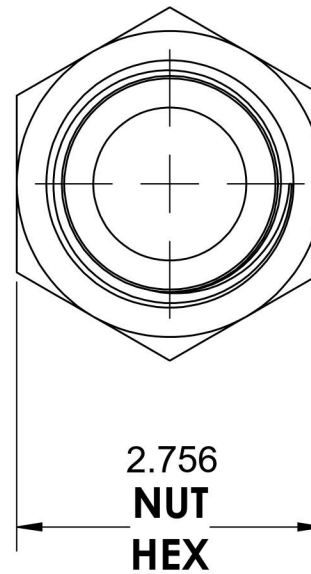

9644-C-32-SS

Stainless Steel, ISO 8434-6 60° Cone BSPP Swivel Cap, 2" Female BSPP Swivel

6701 Cochran Road
Solon, Ohio 44139
Phone: (440) 248-1880
Toll Free: 1-888-331-1523

| | | | |
|---|---|---|---|
| Temperature Rating -425°F to 1200°F | Material 316/316L Stainless Steel | Industry Standards ISO 8434-6 | Series 9644-C-SS |
| Pressure Rating Not Available | Finish Passivated | | Series Description ISO 8434-6 60° Cone BSPP Swivel Cap |