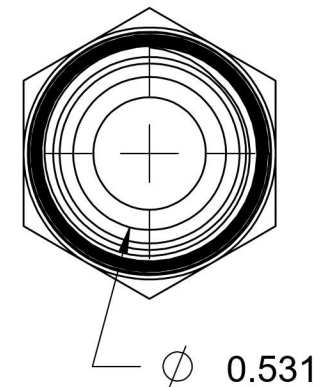

2404-08-08-SS

Stainless Steel, SAE J514 37° Flare Male Connector, 1/2" Male JIC x 1/2" Male NPTF 30°

6701 Cochran Road
Solon, Ohio 44139
Phone: (440) 248-1880
Toll Free: 1-888-331-1523

| | | | |
|---|---|--|--|
| Temperature Rating -425°F to 1200°F | Material 316/316L Stainless Steel | Industry Standards SAE J514 , SAE J476 | Series 2404-SS |
| Pressure Rating 6000 psi | Finish Passivated | | Series Description SAE J514 37° Flare Male Connector |