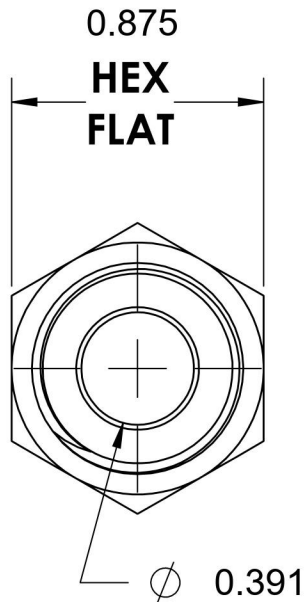

2404-08-08-SS

Stainless Steel, SAE J514 37° Flare Male Connector, 1/2" Male JIC x 1/2" Male NPTF 30°

6701 Cochran Road
Solon, Ohio 44139
Phone: (440) 248-1880
Toll Free: 1-888-331-1523

| | | | |
|---|---|--|--|
| Temperature Rating -425°F to 1200°F | Material 316/316L Stainless Steel | Industry Standards SAE J514 , SAE J476 | Series 2404-SS |
| Pressure Rating 6000 psi | Finish Passivated | | Series Description SAE J514 37° Flare Male Connector |