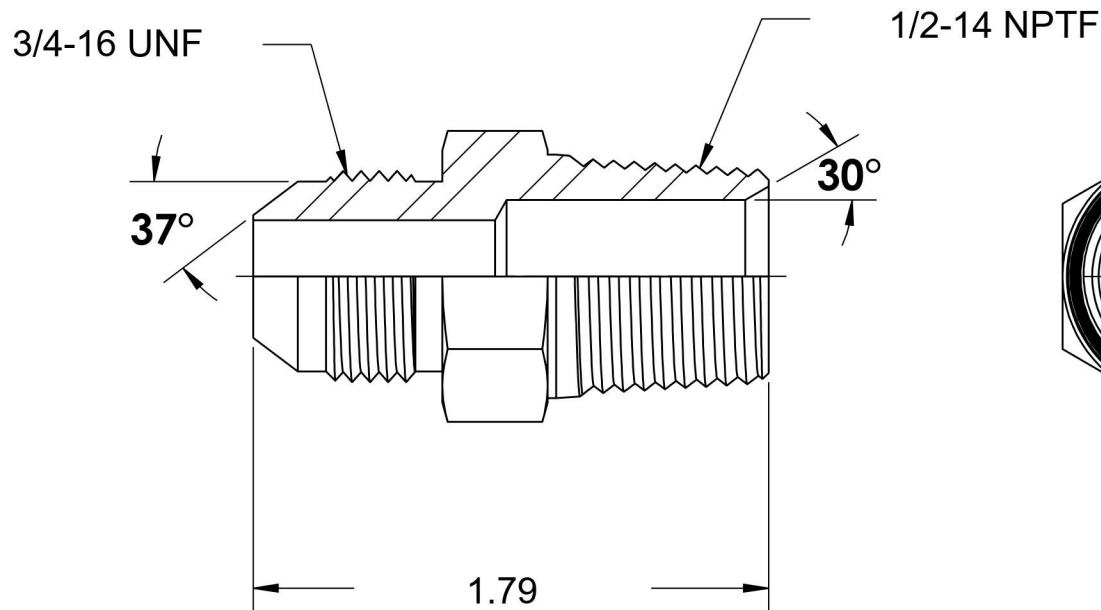

2404-08-08-SS

Stainless Steel, SAE J514 37° Flare Male Connector, 1/2" Male JIC x 1/2" Male NPTF 30°

6701 Cochran Road
Solon, Ohio 44139
Phone: (440) 248-1880
Toll Free: 1-888-331-1523

| | | | |
|---|---|--|--|
| Temperature Rating -425°F to 1200°F | Material 316/316L Stainless Steel | Industry Standards SAE J514 , SAE J476 | Series 2404-SS |
| Pressure Rating 6000 psi | Finish Passivated | | Series Description SAE J514 37° Flare Male Connector |