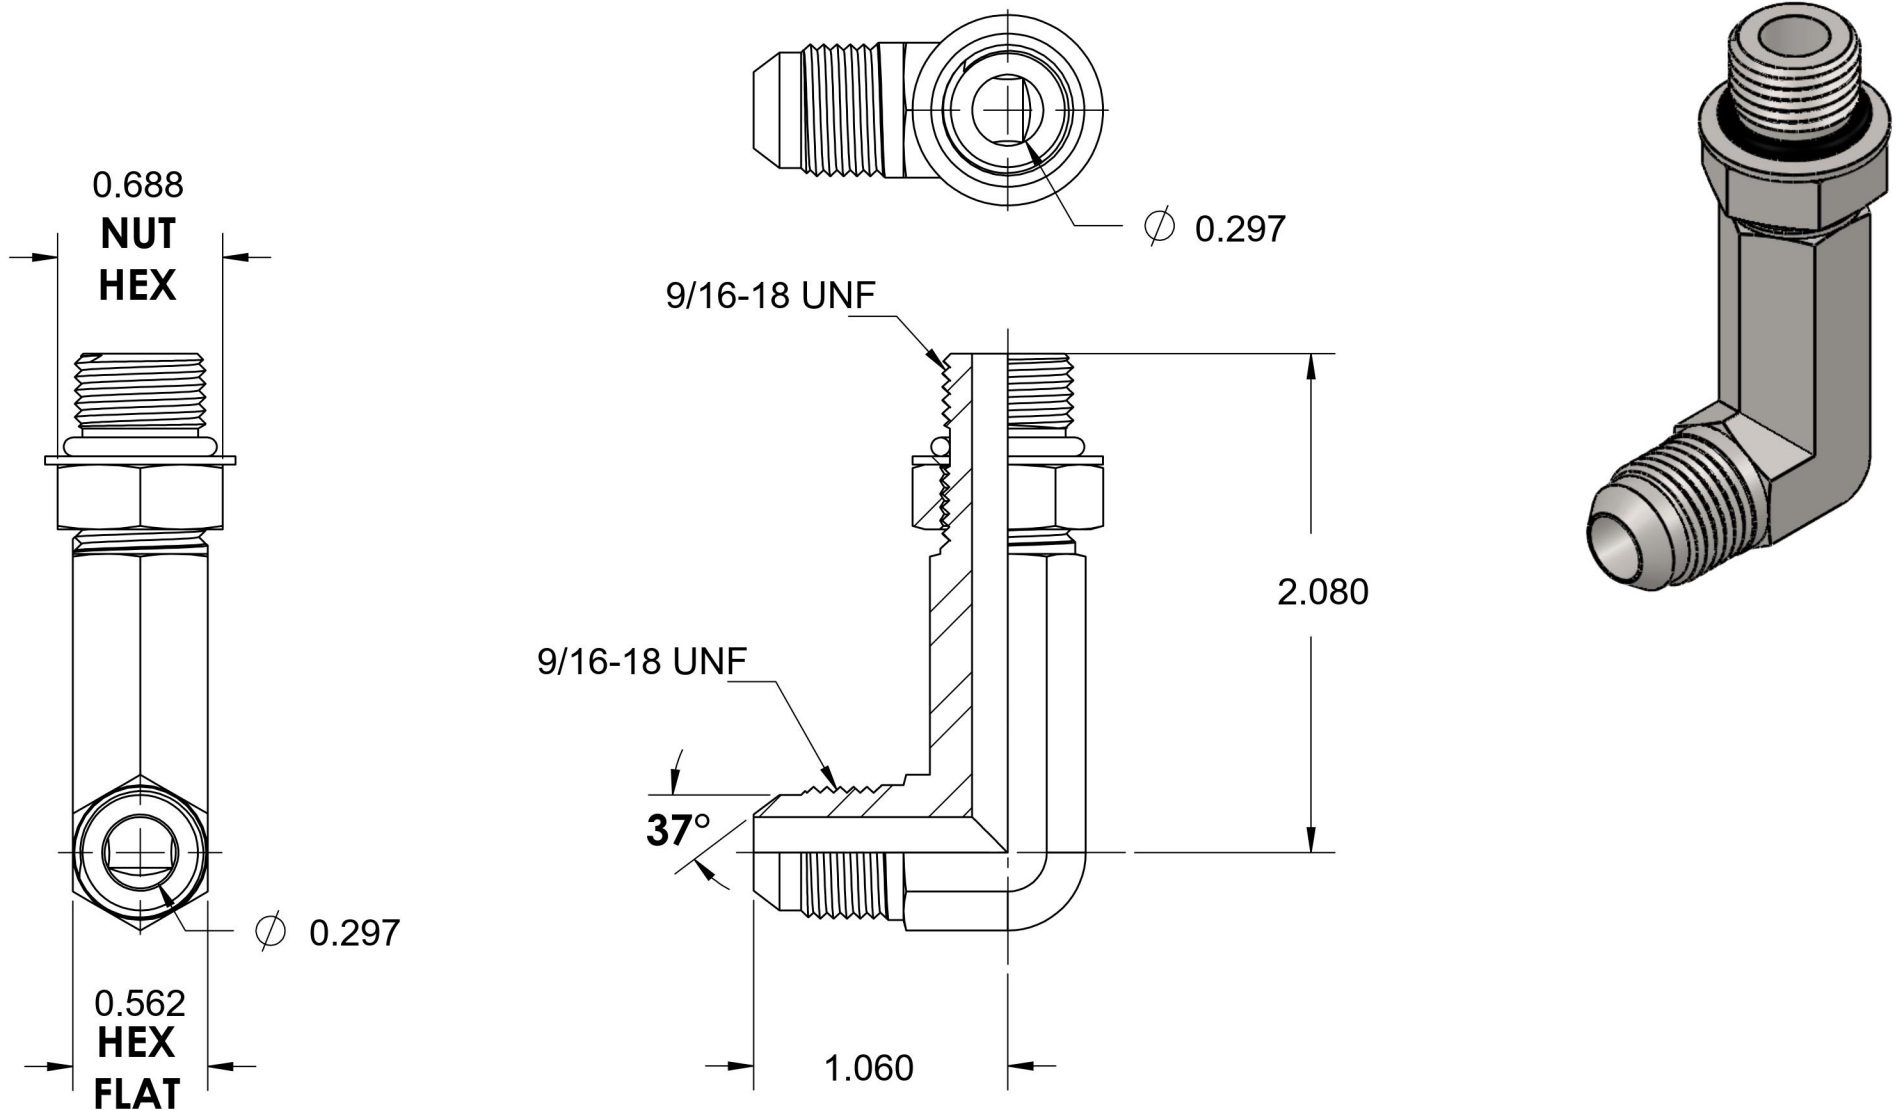

6801-LL-06-06-NWO-FG

Steel, SAE J514 37° Flare 90° Extra Long Adjustable Port Elbow, 3/8" Male JIC x 9/16-18 Male Adjustable ORB

6701 Cochran Road
Solon, Ohio 44139
Phone: (440) 248-1880
Toll Free: 1-888-331-1523

Temperature Rating

-40°F to 250°F

Pressure Rating

6000 psi

Material

C1045 Steel

Finish

Trivalent Zinc

Industry Standards

SAE J1453, SAE J1926-3
SAE J515, ASTM B633

Series

6801-LL-NWO-FG

Series Description

SAE J514 37° Flare 90° Extra Long Adjustable Port Elbow