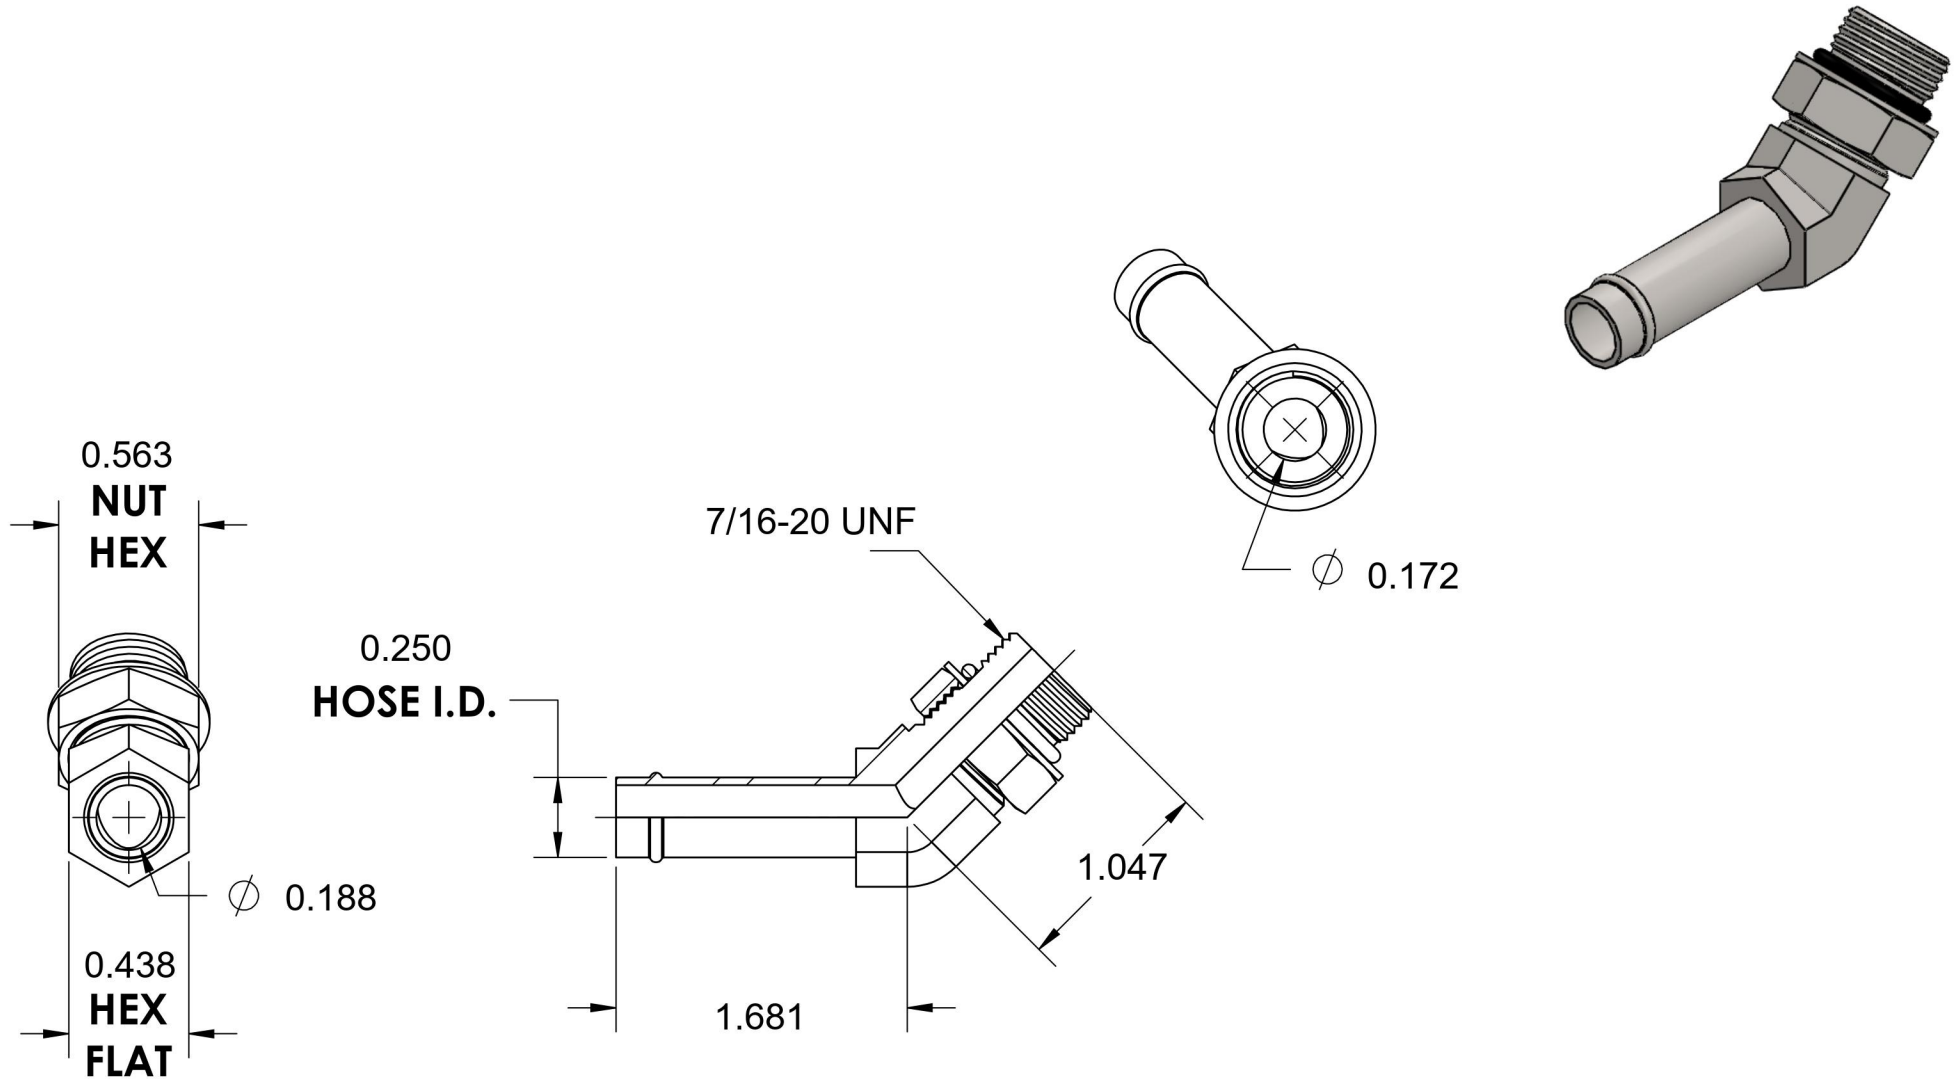

4603-04-04-NWO-FG

Steel, SAE J1231 Hose Bead 45° Adjustable Port Elbow, 1/4" Beaded Hose Barb x 7/16-20 Male Adjustable ORB

6701 Cochran Road
Solon, Ohio 44139
Phone: (440) 248-1880
Toll Free: 1-888-331-1523

Temperature Rating	Material	Industry Standards	Series
-40°F to 250°F	C1045 Steel	SAE J1231-2, SAE J1926-3 SAE J515, ASTM B633	4603-NWO-FG
Pressure Rating	Finish		Series Description
150psi	Trivalent Zinc		SAE J1231 Hose Bead 45° Adjustable Port Elbow