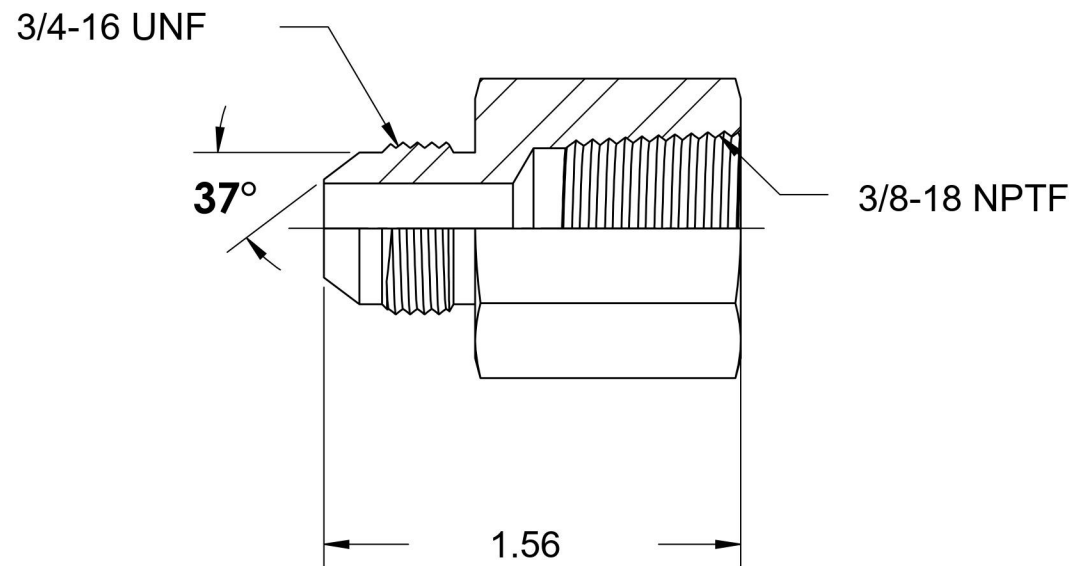

2405-08-06

Steel, SAE J514 Flared Tube Female Connector, 1/2" Male JIC x 3/8" Female NPTF

6701 Cochran Road
Solon, Ohio 44139
Phone: (440) 248-1880
Toll Free: 1-888-331-1523

Temperature Rating

-65°F to 500°F

Series

2405

Series Description

SAE J514 Flared Tube
Female Connector