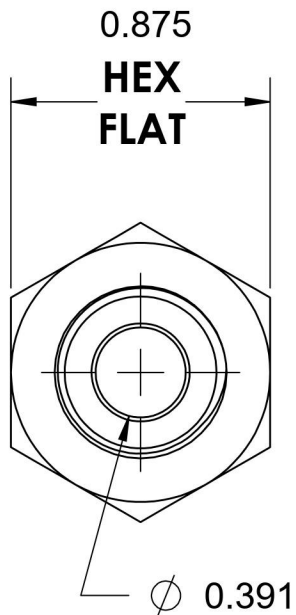

2405-08-06

Steel, SAE J514 Flared Tube Female Connector, 1/2" Male JIC x 3/8" Female NPTF

6701 Cochran Road
Solon, Ohio 44139
Phone: (440) 248-1880
Toll Free: 1-888-331-1523

Temperature Rating

-65°F to 500°F

Series

2405

Series Description

SAE J514 Flared Tube
Female Connector