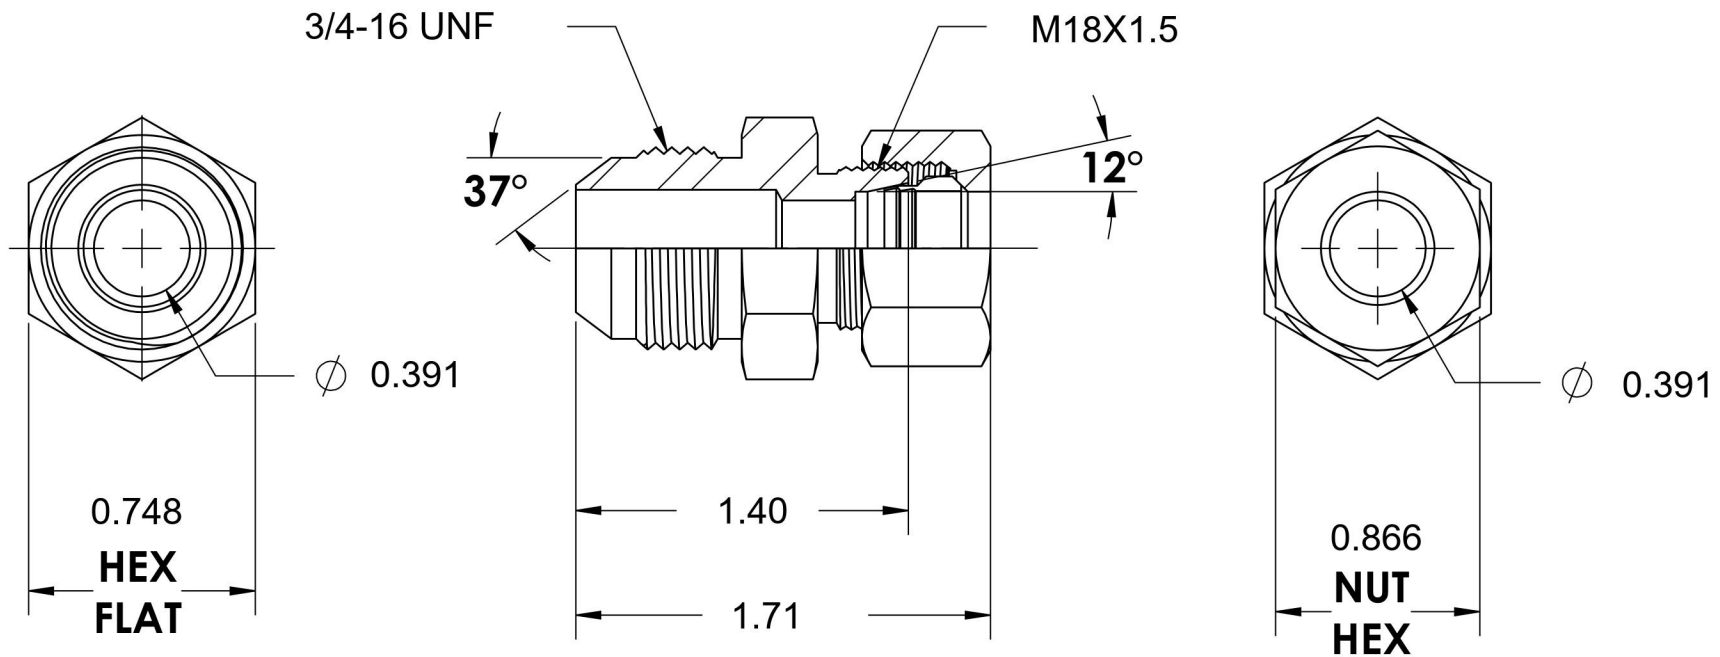

# 7005-08-L12-18-NBR

Steel, SAE J514 37° Flare/ISO 8434-1 Light Series Male Adapter, Nut and Bite Ring Assembled, 1/2" Male JIC x M18X1.5 DIN Tube

6701 Cochran Road  
Solon, Ohio 44139  
Phone: (440) 248-1880  
Toll Free: 1-888-331-1523

<b>Temperature Rating</b>	<b>Material</b>	<b>Industry Standards</b>	<b>Series</b>
-65°F to 500°F	C1045 / 12L14 Steel	SAE J514, ISO 8434-1	7005-DIN LIGHT-NBR
<b>Pressure Rating</b>	<b>Finish</b>	ASTM B633	<b>Series Description</b>
5800 psi	Trivalent Zinc		SAE J514 37° Flare/ISO 8434-1 Light Series Male Adapter Nut and Bite Ring Assembled