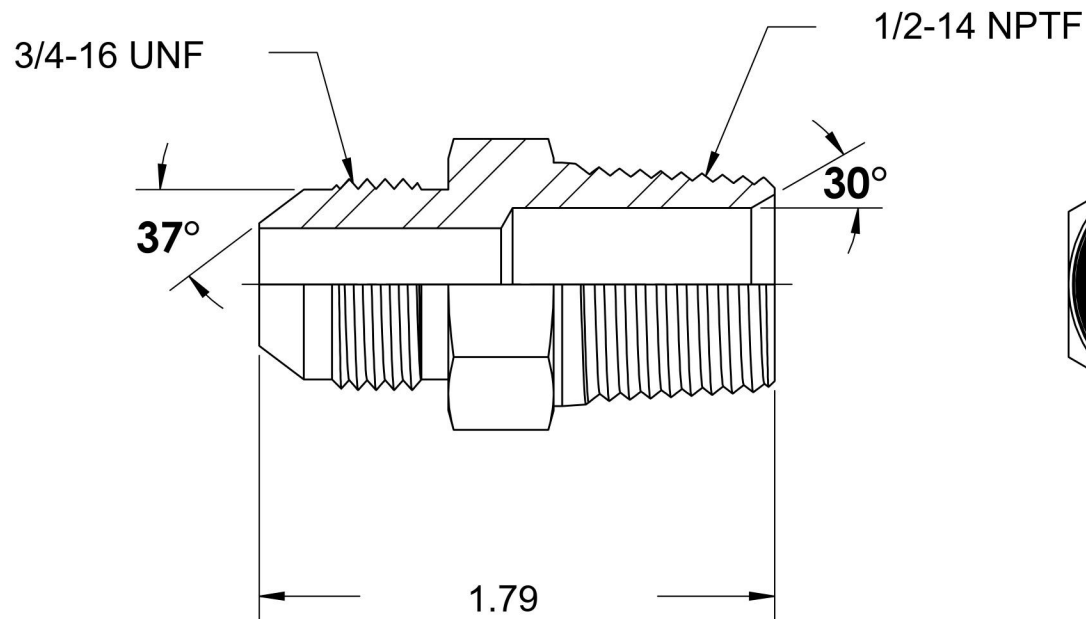

# 2404-08-08

Steel, SAE J514 37° Flare Male Connector, 1/2" Male JIC x 1/2" Male NPTF 30°

6701 Cochran Road  
Solon, Ohio 44139  
Phone: (440) 248-1880  
Toll Free: 1-888-331-1523

<b>Temperature Rating</b>	<b>Material</b>	<b>Industry Standards</b>	<b>Series</b>
-65°F to 500°F	C1045/12L14 Steel	SAE J514 , SAE J476 ASTM B633	2404
<b>Pressure Rating</b>	<b>Finish</b>		<b>Series Description</b>
6000 psi	Trivalent Zinc		SAE J514 37° Flare Male Connector