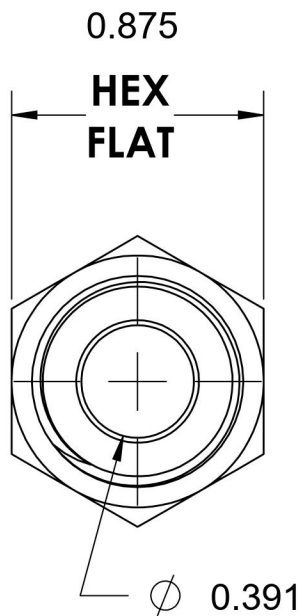

# 2404-08-08

Steel, SAE J514 37° Flare Male Connector, 1/2" Male JIC x 1/2" Male NPTF 30°

6701 Cochran Road  
Solon, Ohio 44139  
Phone: (440) 248-1880  
Toll Free: 1-888-331-1523

<b>Temperature Rating</b>	<b>Material</b>	<b>Industry Standards</b>	<b>Series</b>
-65°F to 500°F	C1045/12L14 Steel	SAE J514 , SAE J476 ASTM B633	2404
<b>Pressure Rating</b>	<b>Finish</b>		<b>Series Description</b>
6000 psi	Trivalent Zinc		SAE J514 37° Flare Male Connector