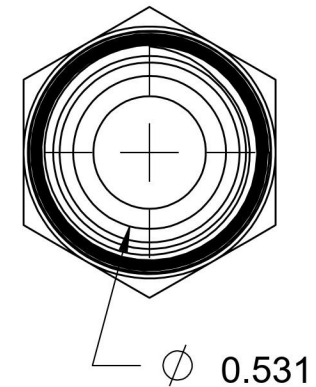

# 2404-08-08

Steel, SAE J514 37° Flare Male Connector, 1/2" Male JIC x 1/2" Male NPTF 30°

6701 Cochran Road  
Solon, Ohio 44139  
Phone: (440) 248-1880  
Toll Free: 1-888-331-1523

<b>Temperature Rating</b>	<b>Material</b>	<b>Industry Standards</b>	<b>Series</b>
-65°F to 500°F	C1045/12L14 Steel	SAE J514 , SAE J476 ASTM B633	2404
<b>Pressure Rating</b>	<b>Finish</b>		<b>Series Description</b>
6000 psi	Trivalent Zinc		SAE J514 37° Flare Male Connector