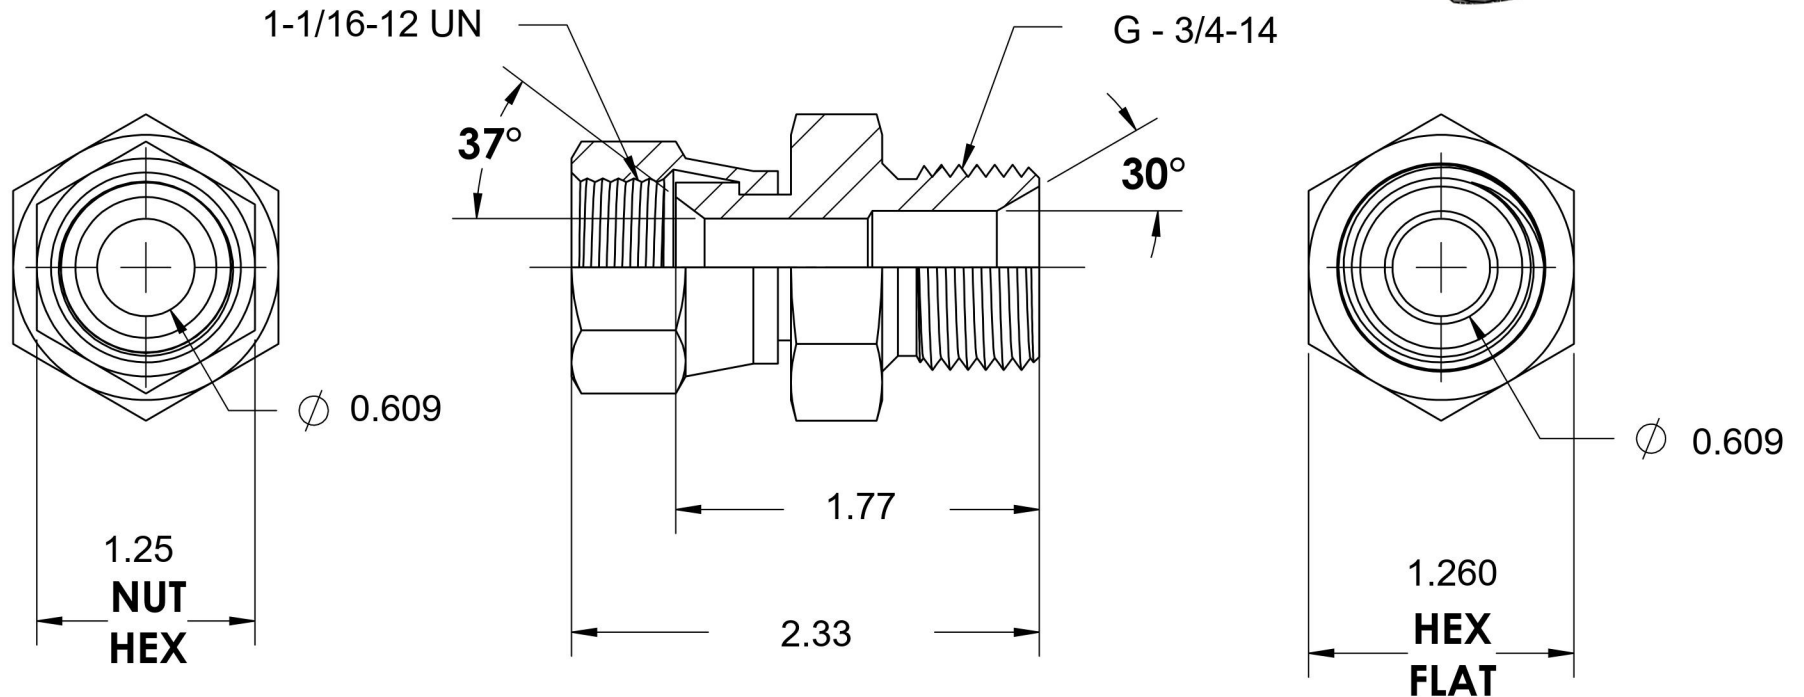

7022-12-12-SS

Stainless Steel, SAE J514 37° Flare Swivel Male BSPP Port/Line Connector, 3/4" Female JIC Swivel x 3/4-14 Male BSPP 60° Line/Port

6701 Cochran Road
Solon, Ohio 44139
Phone: (440) 248-1880
Toll Free: 1-888-331-1523

Temperature Rating	Material	Industry Standards	Series
-425°F to 1200°F	316/316L Stainless Steel	SAE J514, ISO 1179	7022-SS
Pressure Rating	Finish	ISO 8434-6	Series Description
2900 psi	Passivated		SAE J514 37° Flare Swivel Male BSPP Port/Line Connector