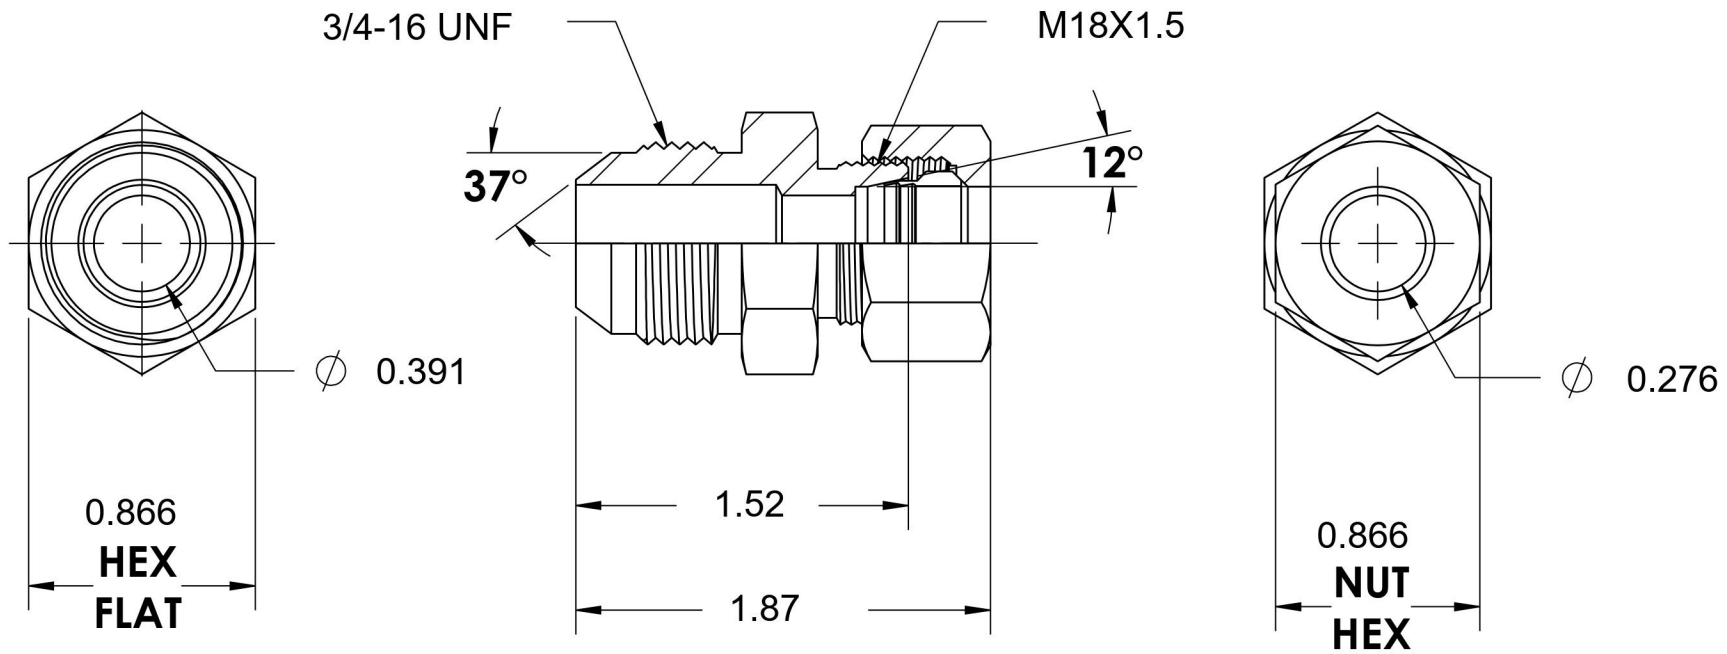

# 7005-08-S10-18-NBR-SS

Stainless Steel, SAE J514 37° Flare/ISO 8434-1 Heavy Series Male Adapter, Nut and Bite Ring Assembled, 1/2" Male JIC x M18X1.5 DIN Tube

6701 Cochran Road  
Solon, Ohio 44139  
Phone: (440) 248-1880  
Toll Free: 1-888-331-1523

<b>Temperature Rating</b>	<b>Material</b>	<b>Industry Standards</b>	<b>Series</b>
-425°F to 1200°F	316/316L Stainless Steel	SAE J514, ISO 8434-1	7005-DIN HEAVY-NBR-SS
<b>Pressure Rating</b>	<b>Finish</b>		<b>Series Description</b>
6000 psi	Passivated		SAE J514 37° Flare/ISO 8434-1 Heavy Series Male Adapter Nut and Bite Ring Assembled