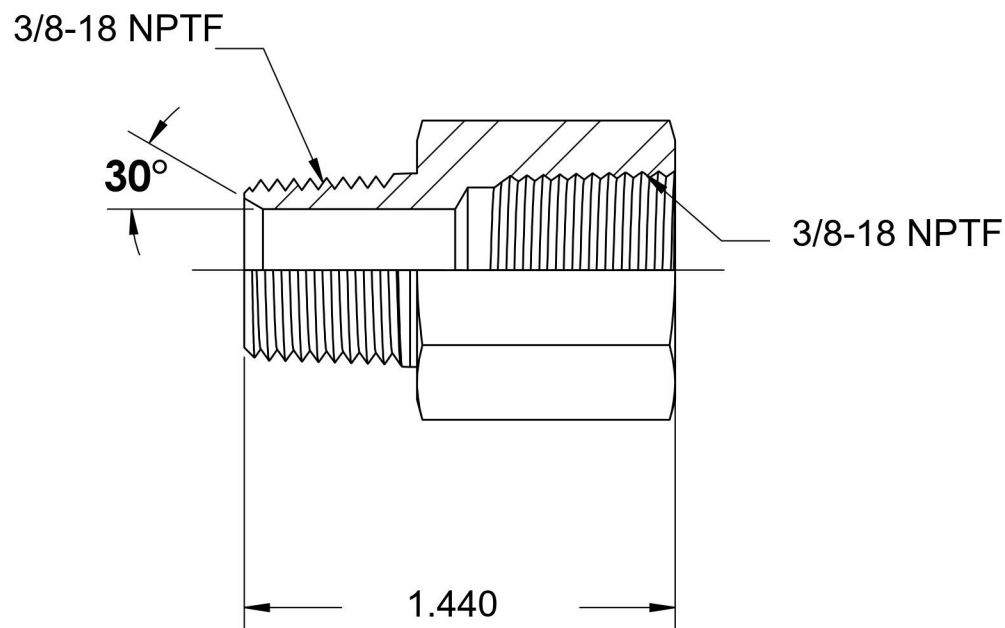

# 5405-06-06-B

Brass, SAE J514 Pipe Expander, 3/8" Male NPTF 30° x 3/8" Female NPTF

6701 Cochran Road  
Solon, Ohio 44139  
Phone: (440) 248-1880  
Toll Free: 1-888-331-1523

<b>Temperature Rating</b> -325°F to 400°F	<b>Material</b> C36000 Brass	<b>Industry Standards</b> SAE J514 , SAE J476	<b>Series</b> 5405-B
<b>Pressure Rating</b> 3900 psi	<b>Finish</b> Natural Finish		<b>Series Description</b> SAE J514 Pipe Expander