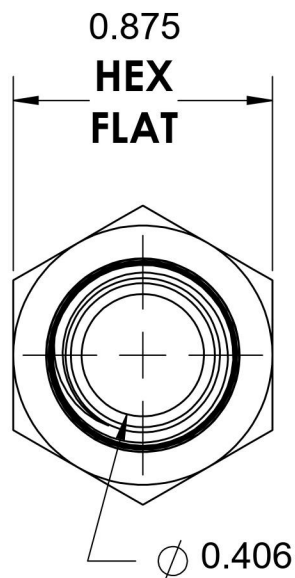

# 5405-06-06-B

Brass, SAE J514 Pipe Expander, 3/8" Male NPTF 30° x 3/8" Female NPTF

6701 Cochran Road  
Solon, Ohio 44139  
Phone: (440) 248-1880  
Toll Free: 1-888-331-1523

<b>Temperature Rating</b> -325°F to 400°F	<b>Material</b> C36000 Brass	<b>Industry Standards</b> SAE J514 , SAE J476	<b>Series</b> 5405-B
<b>Pressure Rating</b> 3900 psi	<b>Finish</b> Natural Finish		<b>Series Description</b> SAE J514 Pipe Expander