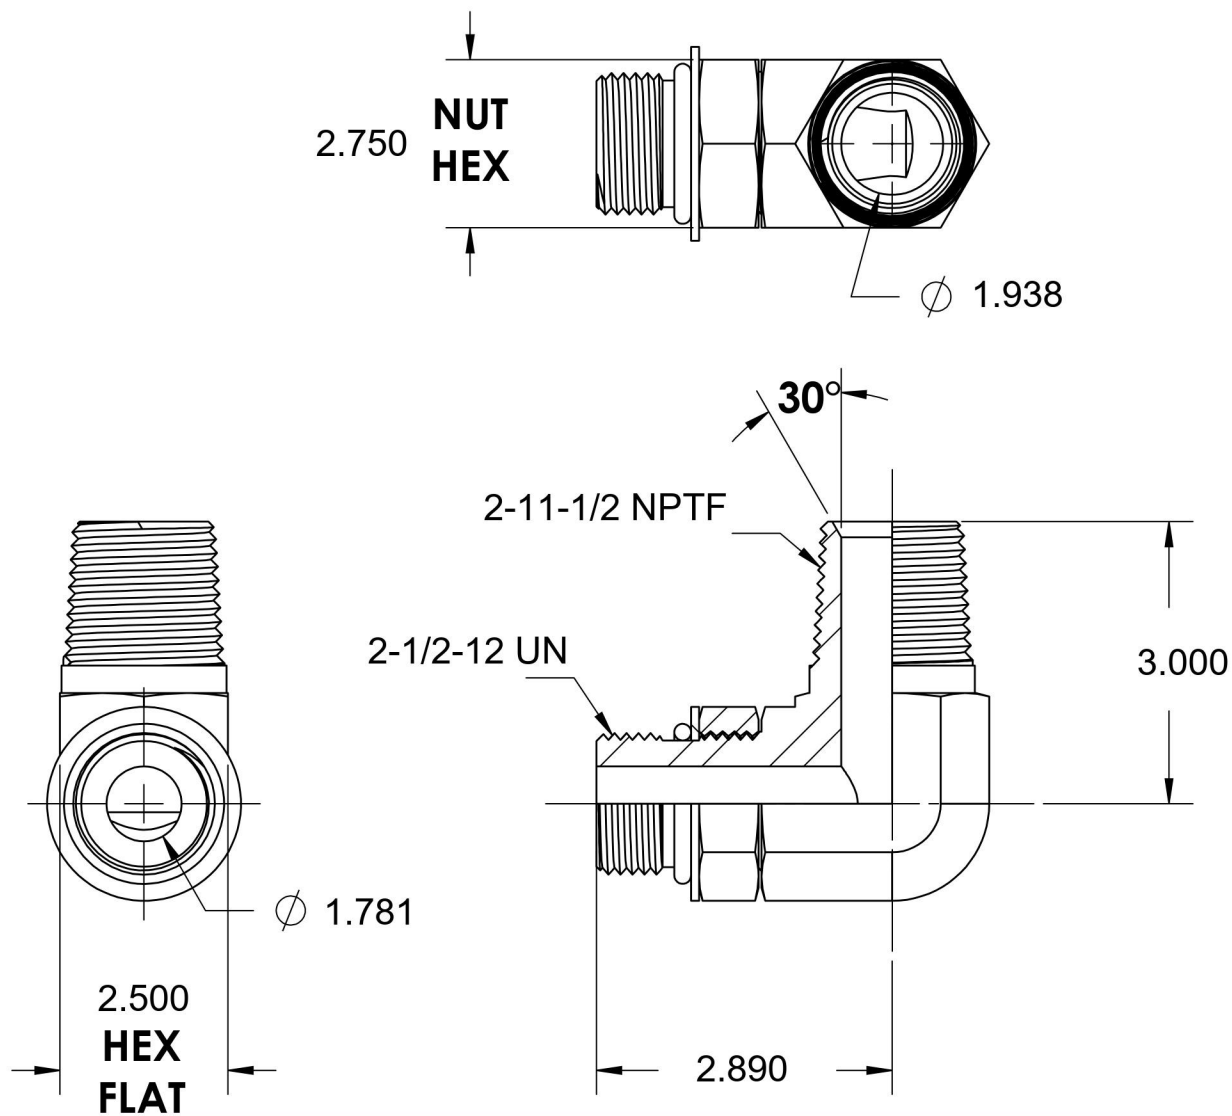

# 6806-32-32-NWO-SS

Stainless Steel, SAE J1926 Adjustable O-Ring Boss 90° Male Elbow, 2-1/2-12 Male Adjustable ORB x 2" Male NPTF 30°

6701 Cochran Road  
Solon, Ohio 44139  
Phone: (440) 248-1880  
Toll Free: 1-888-331-1523

<b>Temperature Rating</b>	<b>Material</b>	<b>Industry Standards</b>	<b>Series</b>
-40°F to 250°F	316/316L Stainless Steel	SAE J1926-3, SAE J476 SAE J515	6806-NWO-SS
<b>Pressure Rating</b>	<b>Finish</b>		<b>Series Description</b>
1500 psi	Passivated		SAE J1926 Adjustable O-Ring Boss 90° Male Elbow