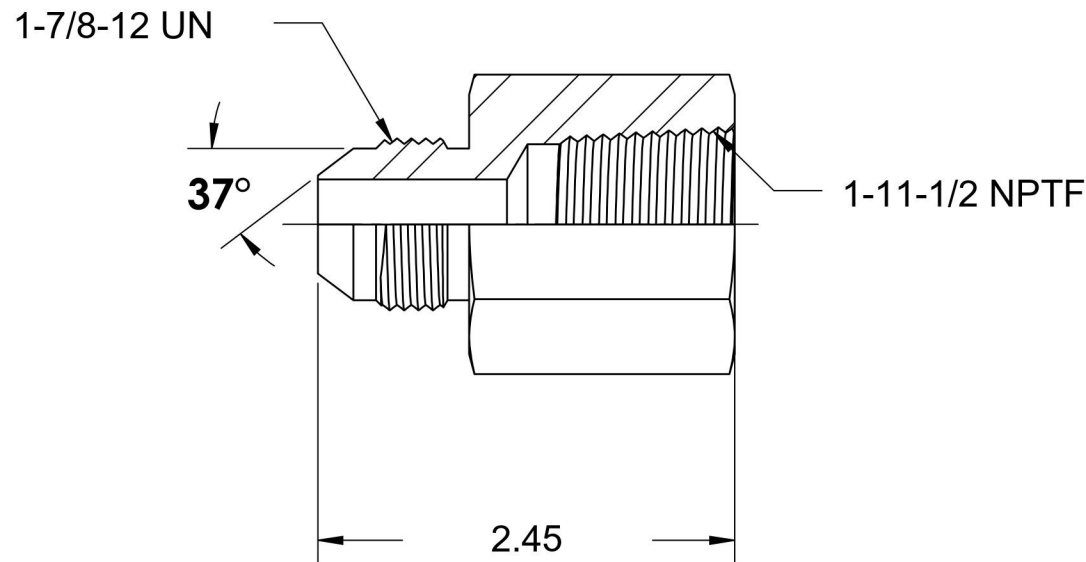

# 2405-24-16-B

Brass, SAE J514 Flared Tube Female Connector, 1-1/2" Male JIC x 1" Female NPTF

6701 Cochran Road  
Solon, Ohio 44139  
Phone: (440) 248-1880  
Toll Free: 1-888-331-1523

**Temperature Rating**

-325°F to 400°F

**Material**

C360 Brass

**Industry Standards**

SAE J514 , SAE J476

**Series**

2405-B

**Pressure Rating**

1300 psi

**Finish**

Natural Finish

**Series Description**

SAE J514 Flared Tube  
Female Connector