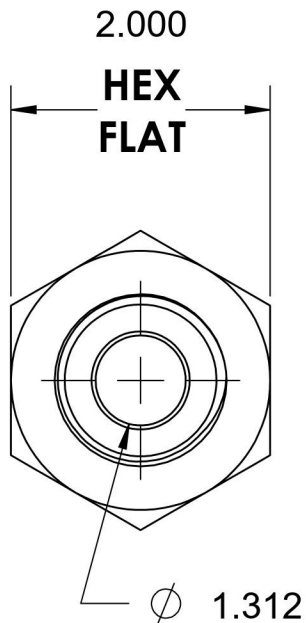

# 2405-24-16-B

Brass, SAE J514 Flared Tube Female Connector, 1-1/2" Male JIC x 1" Female NPTF

6701 Cochran Road  
Solon, Ohio 44139  
Phone: (440) 248-1880  
Toll Free: 1-888-331-1523

**Temperature Rating**