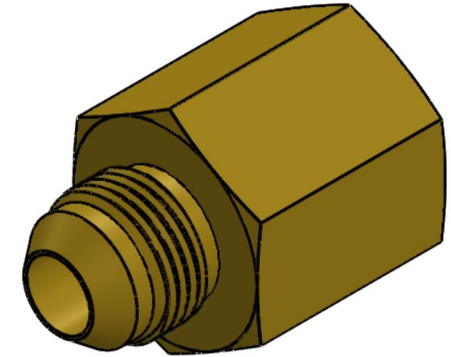

# 2405-24-16-B

Brass, SAE J514 Flared Tube Female Connector, 1-1/2" Male JIC x 1" Female NPTF

6701 Cochran Road  
Solon, Ohio 44139  
Phone: (440) 248-1880  
Toll Free: 1-888-331-1523

**Temperature Rating**

-325°F to 400°F

**Material**

C360 Brass

**Industry Standards**

SAE J514 , SAE J476

**Series**

2405-B

**Pressure Rating**

1300 psi

**Finish**

Natural Finish

**Series Description**

SAE J514 Flared Tube  
Female Connector