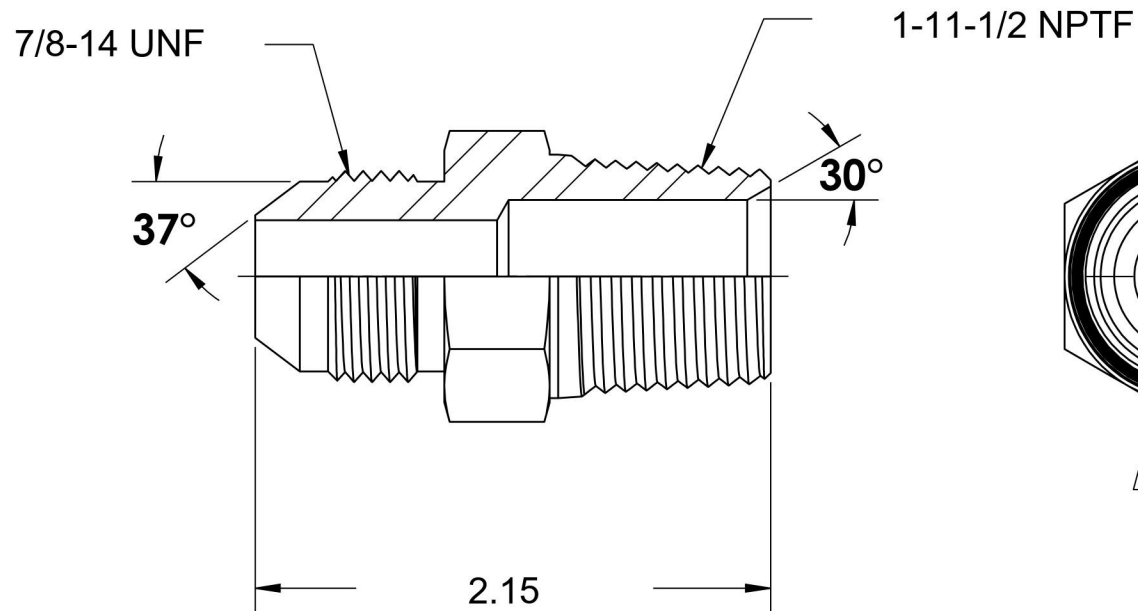

2404-10-16-SS

Stainless Steel, SAE J514 37° Flare Male Connector, 5/8" Male JIC x 1" Male NPTF 30°

6701 Cochran Road
Solon, Ohio 44139
Phone: (440) 248-1880
Toll Free: 1-888-331-1523

Temperature Rating -425°F to 1200°F	Material 316/316L Stainless Steel	Industry Standards SAE J514 , SAE J476	Series 2404-SS
Pressure Rating 5000 psi	Finish Passivated		Series Description SAE J514 37° Flare Male Connector