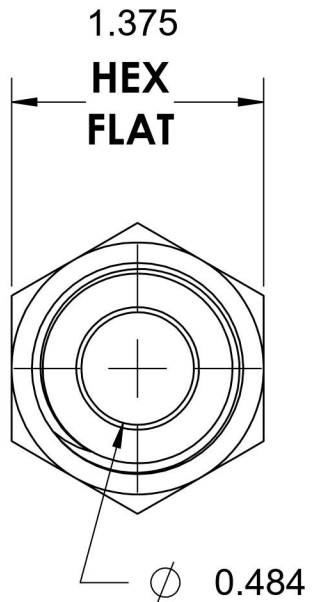

2404-10-16-SS

Stainless Steel, SAE J514 37° Flare Male Connector, 5/8" Male JIC x 1" Male NPTF 30°

6701 Cochran Road
Solon, Ohio 44139
Phone: (440) 248-1880
Toll Free: 1-888-331-1523

Temperature Rating -425°F to 1200°F	Material 316/316L Stainless Steel	Industry Standards SAE J514 , SAE J476	Series 2404-SS
Pressure Rating 5000 psi	Finish Passivated		Series Description SAE J514 37° Flare Male Connector