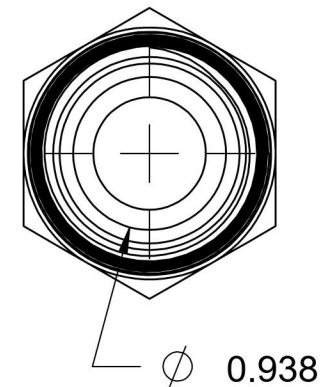

2404-10-16-SS

Stainless Steel, SAE J514 37° Flare Male Connector, 5/8" Male JIC x 1" Male NPTF 30°

6701 Cochran Road
Solon, Ohio 44139
Phone: (440) 248-1880
Toll Free: 1-888-331-1523

Temperature Rating -425°F to 1200°F	Material 316/316L Stainless Steel	Industry Standards SAE J514 , SAE J476	Series 2404-SS
Pressure Rating 5000 psi	Finish Passivated		Series Description SAE J514 37° Flare Male Connector