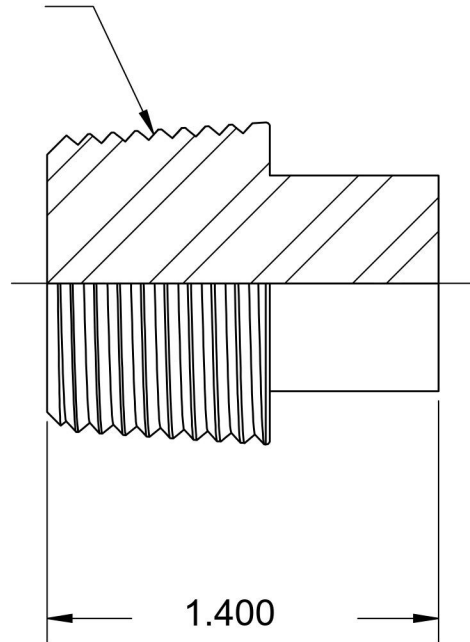

# 5406-SHP-20

Steel, SAE J531 Pipe Square Head Plug, 1-1/4" Male NPTF

1-1/4-11-1/2 NPTF

0.937  
**HEX**

6701 Cochran Road  
Solon, Ohio 44139  
Phone: (440) 248-1880  
Toll Free: 1-888-331-1523

<b>Temperature Rating</b> -65°F to 500°F	<b>Material</b> C1045 / 12L14 Steel	<b>Industry Standards</b> SAE J531, SAE J476 ASTM B633	<b>Series</b> <b>5406-SHP</b>
<b>Pressure Rating</b> 3000psi	<b>Finish</b> Trivalent Zinc		<b>Series Description</b> SAE J531 Pipe Square Head Plug