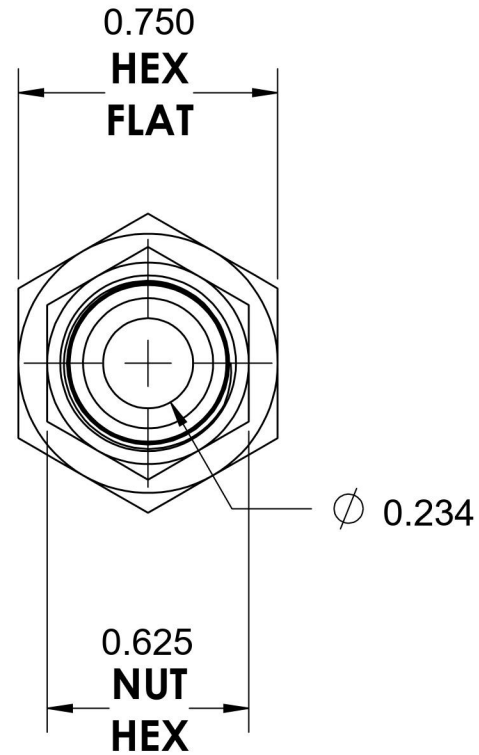

# 6506-04-05

Steel, SAE J514 37° Flare Swivel Female Connector, 1/4" Female NPTF x 5/16" Female JIC Swivel

6701 Cochran Road  
Solon, Ohio 44139  
Phone: (440) 248-1880  
Toll Free: 1-888-331-1523

<b>Temperature Rating</b>	<b>Material</b>	<b>Industry Standards</b>	<b>Series</b>
-65°F to 500°F	C1045/12L14 Steel	SAE J514 , SAE J476 ASTM B633	6506
<b>Pressure Rating</b>	<b>Finish</b>		<b>Series Description</b>
5000 psi	Trivalent Zinc		SAE J514 37° Flare Swivel Female Connector