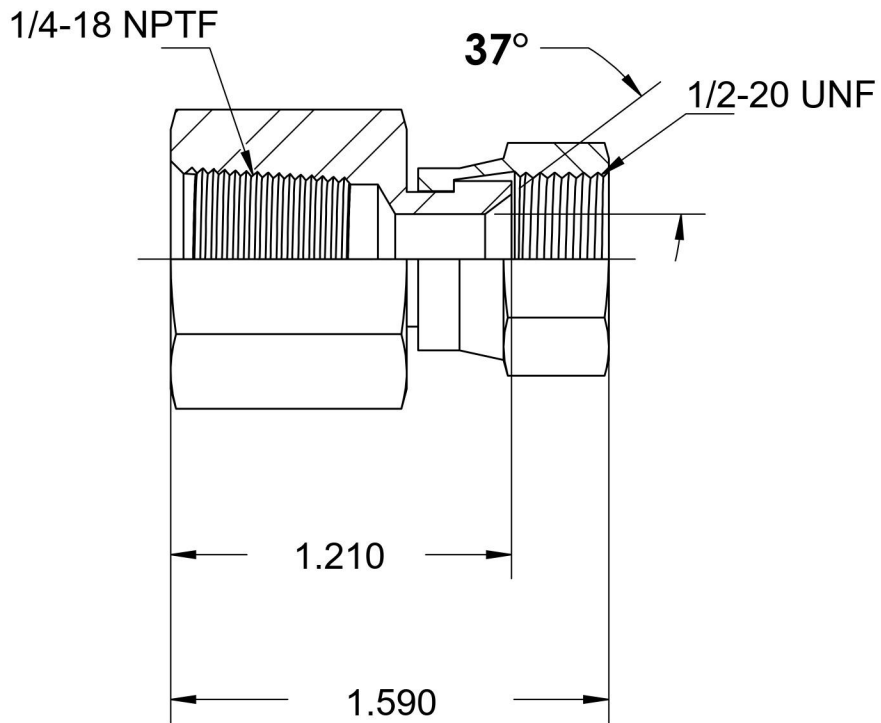

# 6506-04-05

Steel, SAE J514 37° Flare Swivel Female Connector, 1/4" Female NPTF x 5/16" Female JIC Swivel

6701 Cochran Road  
Solon, Ohio 44139  
Phone: (440) 248-1880  
Toll Free: 1-888-331-1523

<b>Temperature Rating</b>	<b>Material</b>	<b>Industry Standards</b>	<b>Series</b>
-65°F to 500°F	C1045/12L14 Steel	SAE J514 , SAE J476 ASTM B633	6506
<b>Pressure Rating</b>	<b>Finish</b>		<b>Series Description</b>
5000 psi	Trivalent Zinc		SAE J514 37° Flare Swivel Female Connector