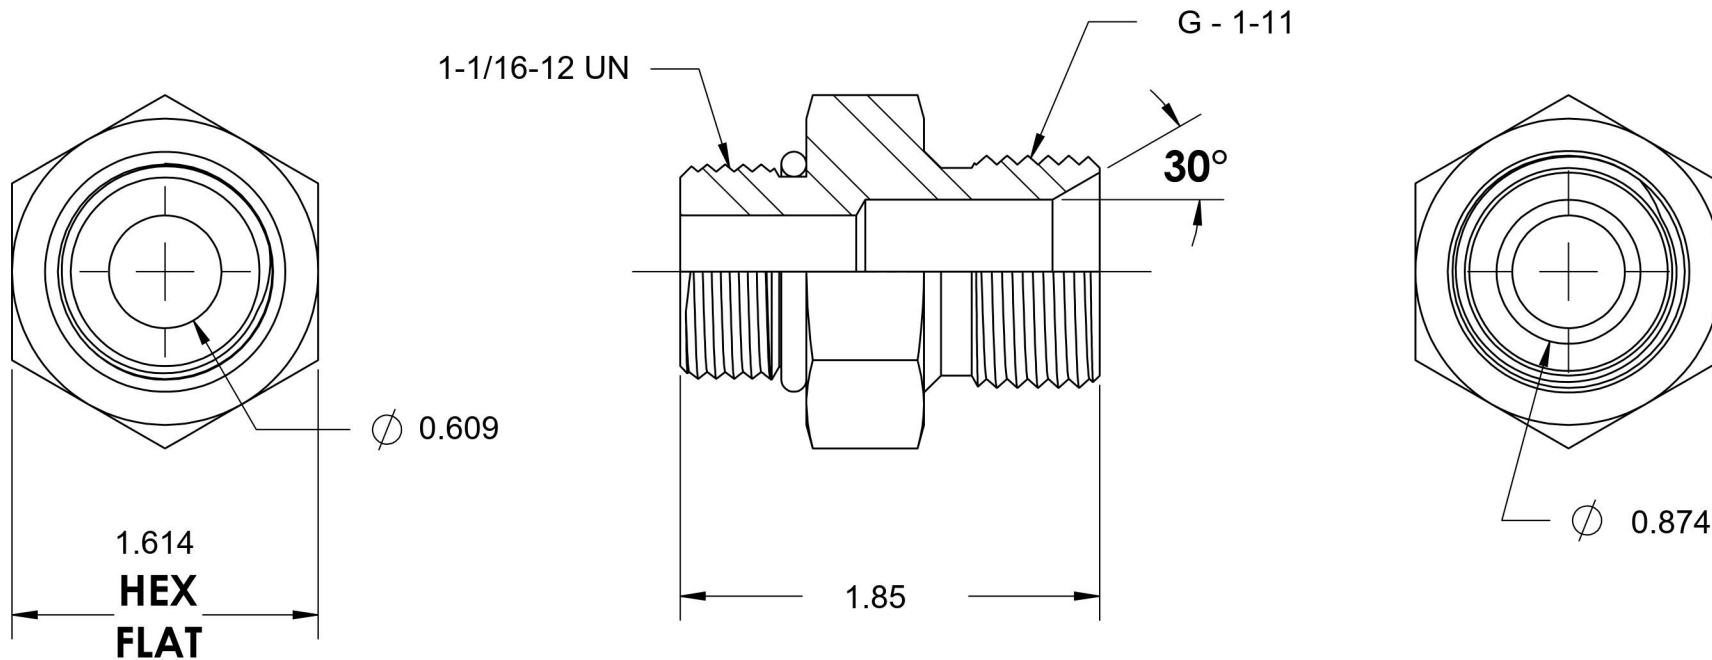

7062-12-16

Steel, SAE J1926 O-Ring Boss Male BSPP Port/Line Adapter, 1-1/16-12 Male ORB x 1-11 Male BSPP 60° Line/Port

6701 Cochran Road
Solon, Ohio 44139
Phone: (440) 248-1880
Toll Free: 1-888-331-1523

Temperature Rating

-40°F to 250°F

Pressure Rating

1700 psi

Material

C1045 / 12L14 Steel

Finish

Trivalent Zinc