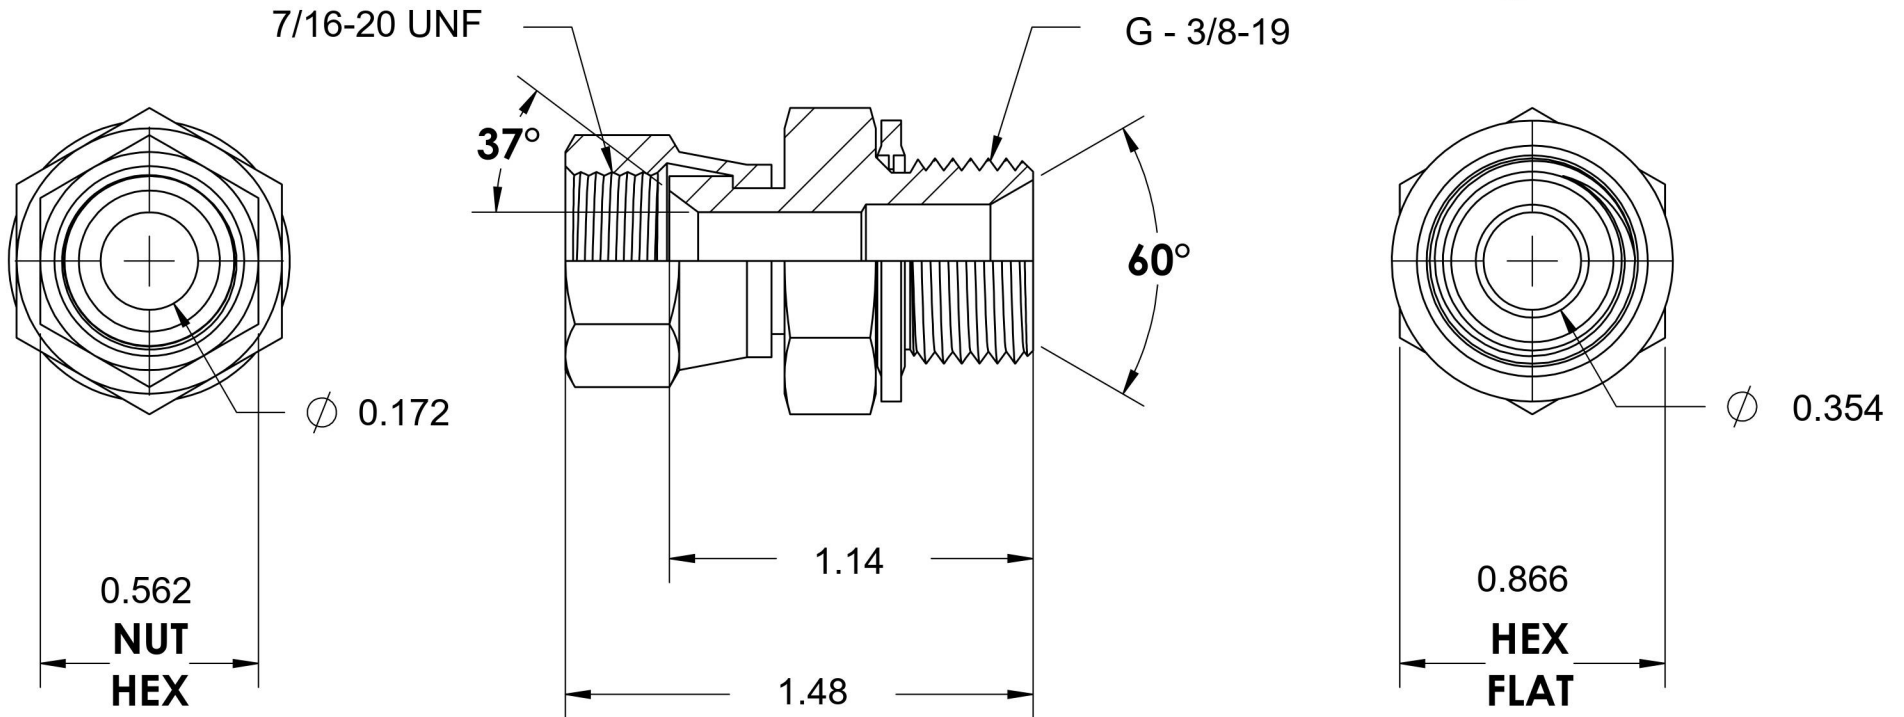

# 7022-04-06-BS

Steel, SAE J514 37° Flare Swivel BSPP Type (D) Bonded Seal Port/Line Connector, 1/4" Female JIC Swivel x 3/8-19 Male BSPP 60° Line/Port

6701 Cochran Road  
Solon, Ohio 44139  
Phone: (440) 248-1880  
Toll Free: 1-888-331-1523

<b>Temperature Rating</b> -40°F to 250°F	<b>Material</b> C1045 / 12L14 Steel	<b>Industry Standards</b> SAE J514, ISO 1179	<b>Series</b> 7022-BS
<b>Pressure Rating</b> 5100 psi	<b>Finish</b> Trivalent Zinc	ISO 8434-6, ASTM B633	<b>Series Description</b> SAE J514 37° Flare Swivel BSPP Type (D) Bonded Seal Port/Line Connector