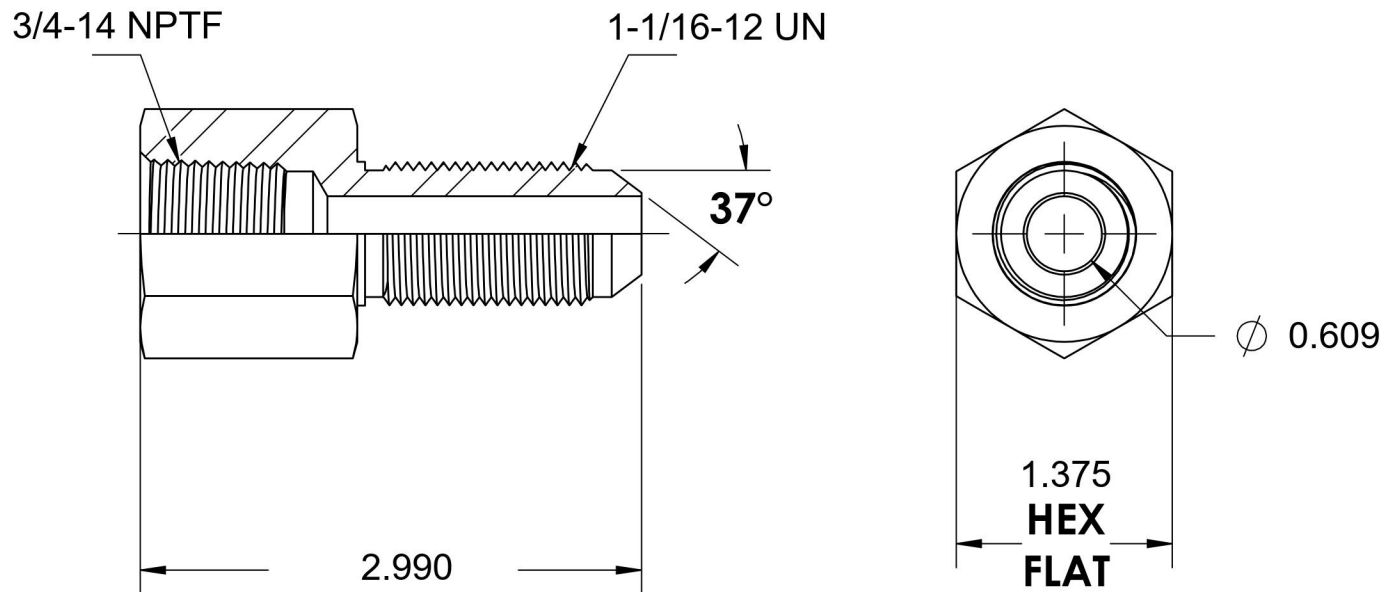

# 2705-12-12

Steel, SAE J514 Flared Tube Female Bulkhead, 3/4" Female NPTF x 3/4" Male JIC

6701 Cochran Road  
Solon, Ohio 44139  
Phone: (440) 248-1880  
Toll Free: 1-888-331-1523

<b>Temperature Rating</b> -65°F to 500°F	<b>Material</b> C1045/12L14 Steel	<b>Industry Standards</b> SAE J514 , SAE J476 ASTM B633	<b>Series</b> 2705
<b>Pressure Rating</b> 4000 psi	<b>Finish</b> Trivalent Zinc		<b>Series Description</b> SAE J514 Flared Tube Female Bulkhead