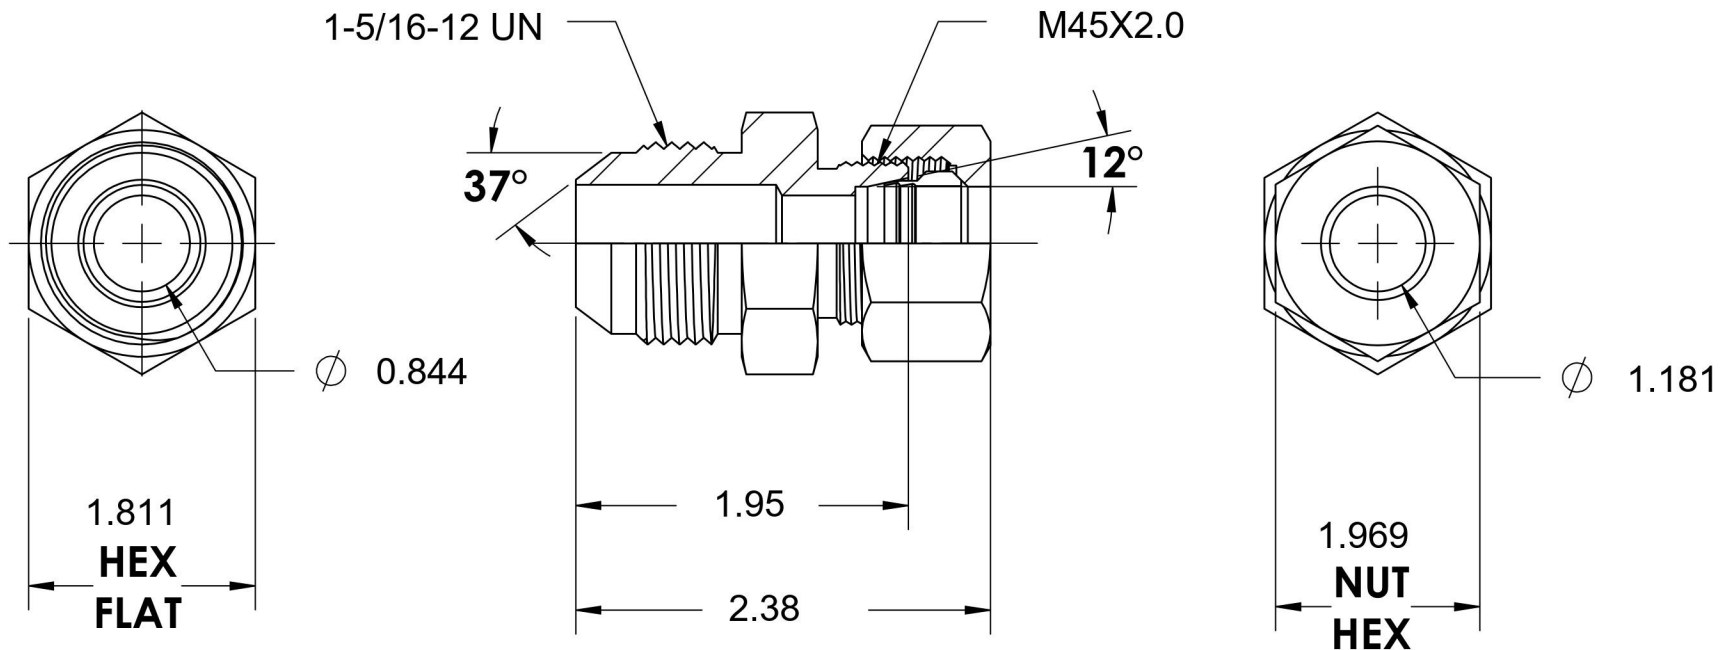

7005-16-L35-45-NBR-SS

Stainless Steel, SAE J514 37° Flare/ISO 8434-1 Light Series Male Adapter, Nut and Bite Ring Assembled, 1" Male JIC x M45X2.0 DIN Tube

6701 Cochran Road
Solon, Ohio 44139
Phone: (440) 248-1880
Toll Free: 1-888-331-1523

Temperature Rating	Material	Industry Standards	Series
-425°F to 1200°F	316/316L Stainless Steel	SAE J514, ISO 8434-1	7005-DIN LIGHT-NBR-SS
Pressure Rating	Finish		Series Description
3600 psi	Passivated		SAE J514 37° Flare/ISO 8434-1 Light Series Male Adapter Nut and Bite Ring Assembled