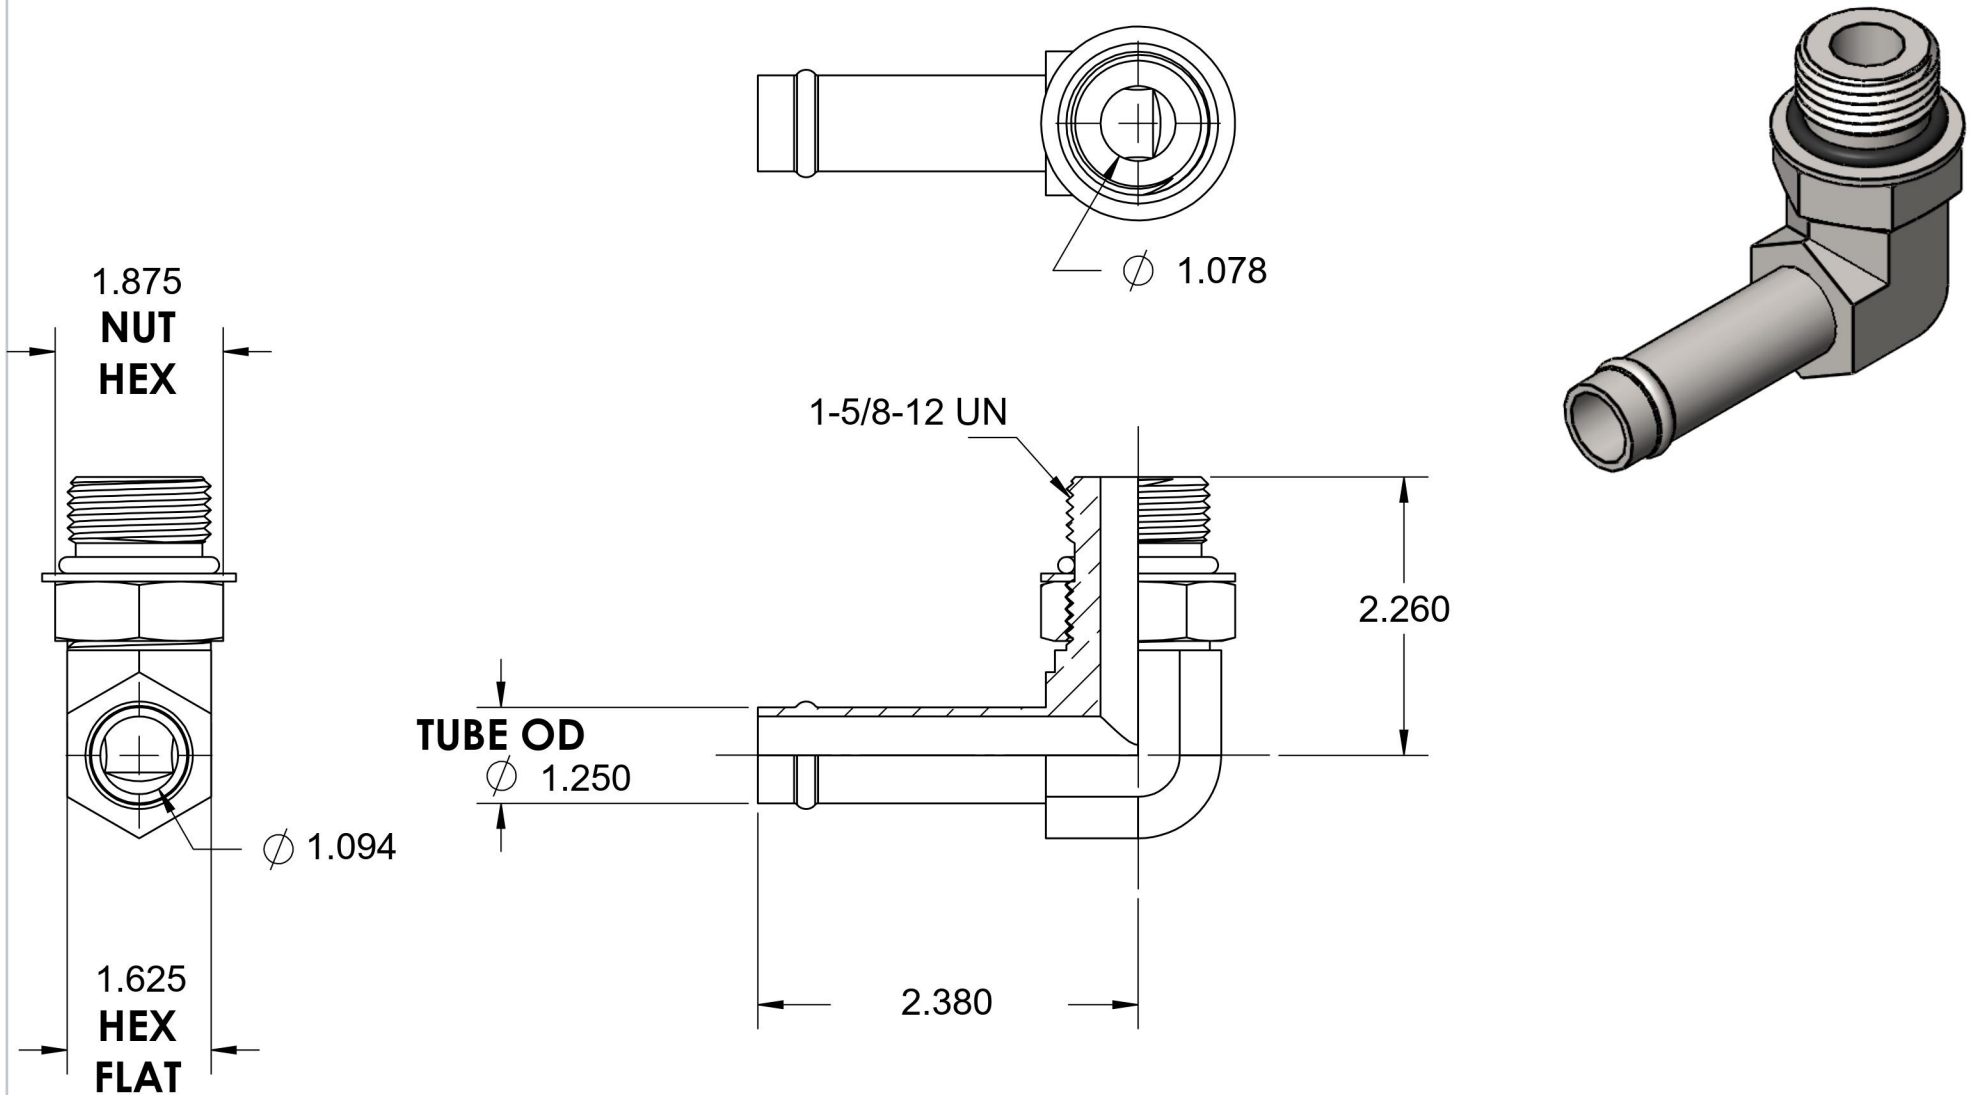

# 4601-20-20-NWO-FG

Steel, SAE J1231 Hose Bead 90° Adjustable Port Elbow, 1-1/4" Beaded Hose Barb x 1-5/8-12 Male Adjustable ORB

6701 Cochran Road  
Solon, Ohio 44139  
Phone: (440) 248-1880  
Toll Free: 1-888-331-1523

**Temperature Rating**

-40°F to 250°F

**Pressure Rating**

150 psi

**Material**

C1045 Steel

**Finish**

Trivalent Zinc

**Industry Standards**

SAE J1231-2, SAE J1926-3  
SAE J515, ASTM B633

**Series**

4601-NWO-FG

**Series Description**

SAE J1231 Hose Bead  
90° Adjustable Port Elbow