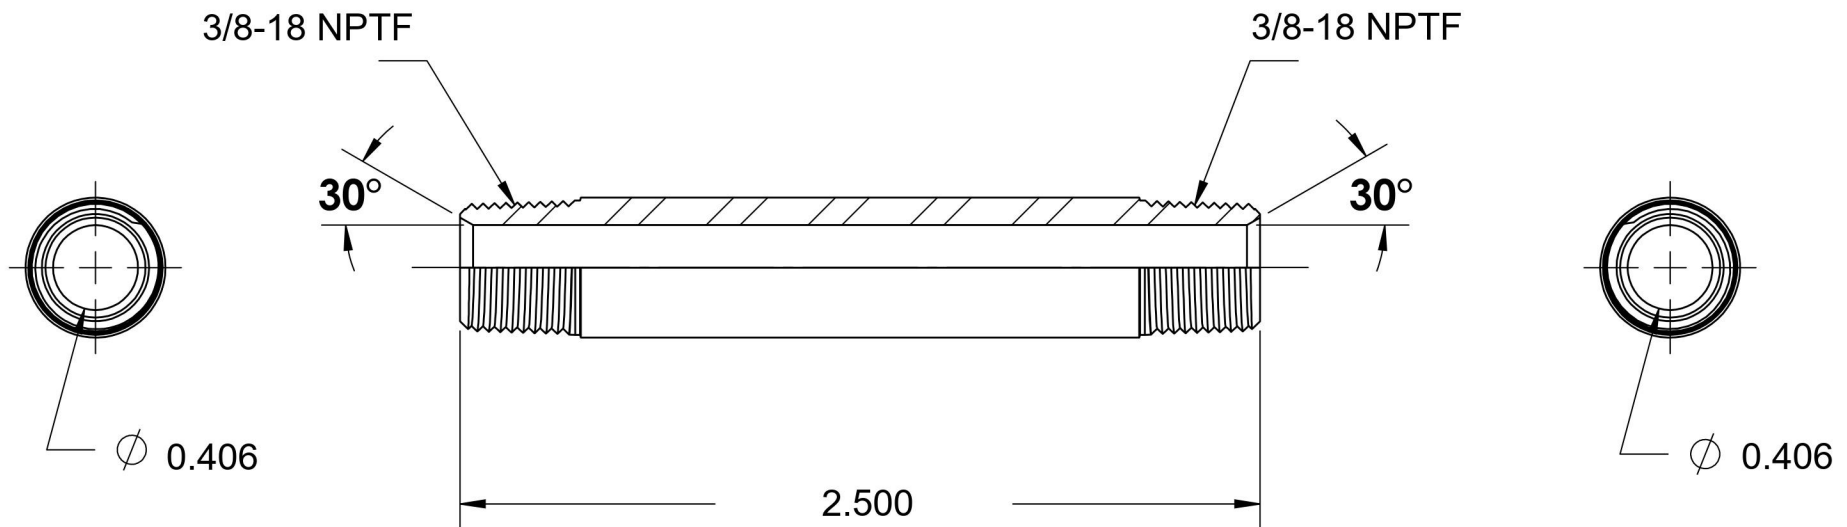

5404-N-06X2.500-SS

Stainless Steel, SAE J514 Pipe Long Nipple, 3/8" Male NPTF 30° x 3/8" Male NPTF 30°

6701 Cochran Road
Solon, Ohio 44139
Phone: (440) 248-1880
Toll Free: 1-888-331-1523

Temperature Rating	Material	Industry Standards	Series
-425°F to 1200°F	316/316L Stainless Steel	SAE J514, SAE J476	5404-N-SS
Pressure Rating	Finish		Series Description
7200 psi	Passivated		SAE J514 Pipe Long Nipple