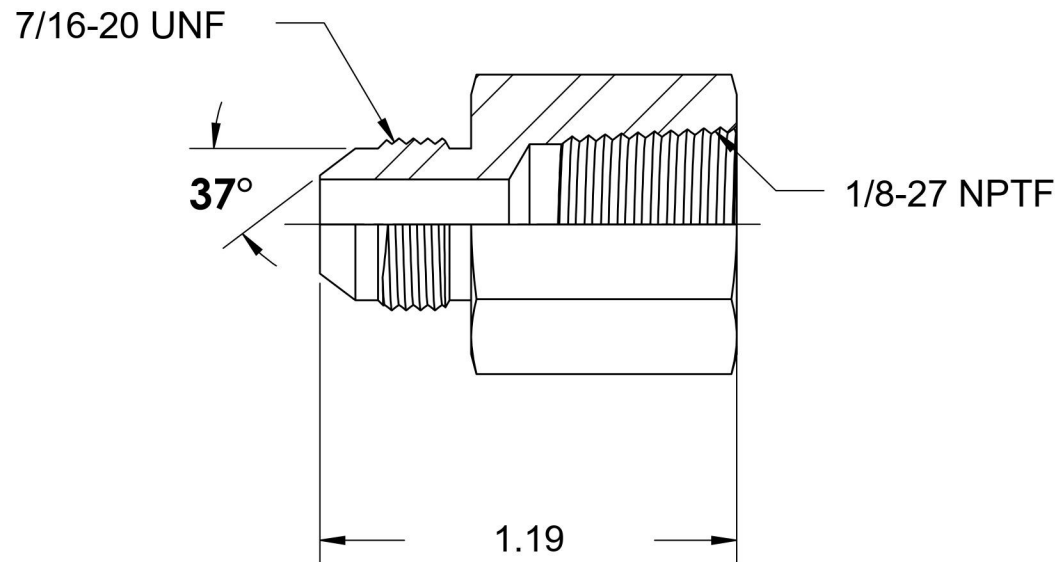

2405-04-02-B

Brass, SAE J514 Flared Tube Female Connector, 1/4" Male JIC x 1/8" Female NPTF

6701 Cochran Road
Solon, Ohio 44139
Phone: (440) 248-1880
Toll Free: 1-888-331-1523

Temperature Rating -325°F to 400°F	Material C360 Brass	Industry Standards SAE J514 , SAE J476	Series 2405-B
Pressure Rating 3300 psi	Finish Natural Finish		Series Description SAE J514 Flared Tube Female Connector