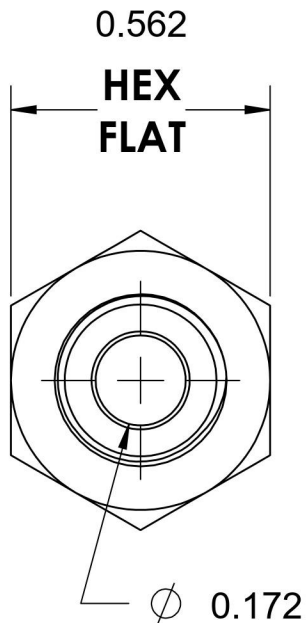

2405-04-02-B

Brass, SAE J514 Flared Tube Female Connector, 1/4" Male JIC x 1/8" Female NPTF

6701 Cochran Road
Solon, Ohio 44139
Phone: (440) 248-1880
Toll Free: 1-888-331-1523

Temperature Rating -325°F to 400°F	Material C360 Brass	Industry Standards SAE J514 , SAE J476	Series 2405-B
Pressure Rating 3300 psi	Finish Natural Finish		Series Description SAE J514 Flared Tube Female Connector