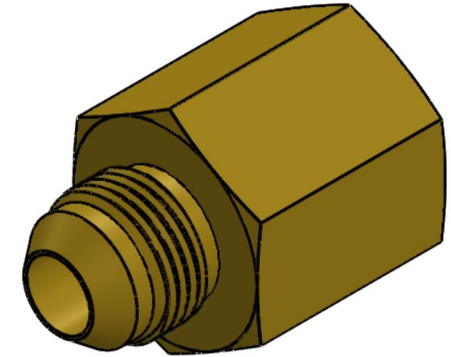

2405-04-02-B

Brass, SAE J514 Flared Tube Female Connector, 1/4" Male JIC x 1/8" Female NPTF

6701 Cochran Road
Solon, Ohio 44139
Phone: (440) 248-1880
Toll Free: 1-888-331-1523

Temperature Rating -325°F to 400°F	Material C360 Brass	Industry Standards SAE J514 , SAE J476	Series 2405-B
Pressure Rating 3300 psi	Finish Natural Finish		Series Description SAE J514 Flared Tube Female Connector