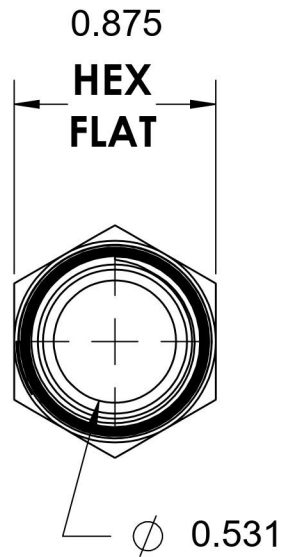

# 5404-08-04-B

Brass, SAE J514 Pipe Nipple, 1/2" Male NPTF 30° x 1/4" Male NPTF 30°

6701 Cochran Road  
Solon, Ohio 44139  
Phone: (440) 248-1880  
Toll Free: 1-888-331-1523