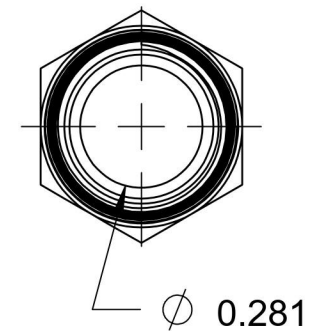

# 5404-08-04-B

Brass, SAE J514 Pipe Nipple, 1/2" Male NPTF 30° x 1/4" Male NPTF 30°

6701 Cochran Road  
Solon, Ohio 44139  
Phone: (440) 248-1880  
Toll Free: 1-888-331-1523