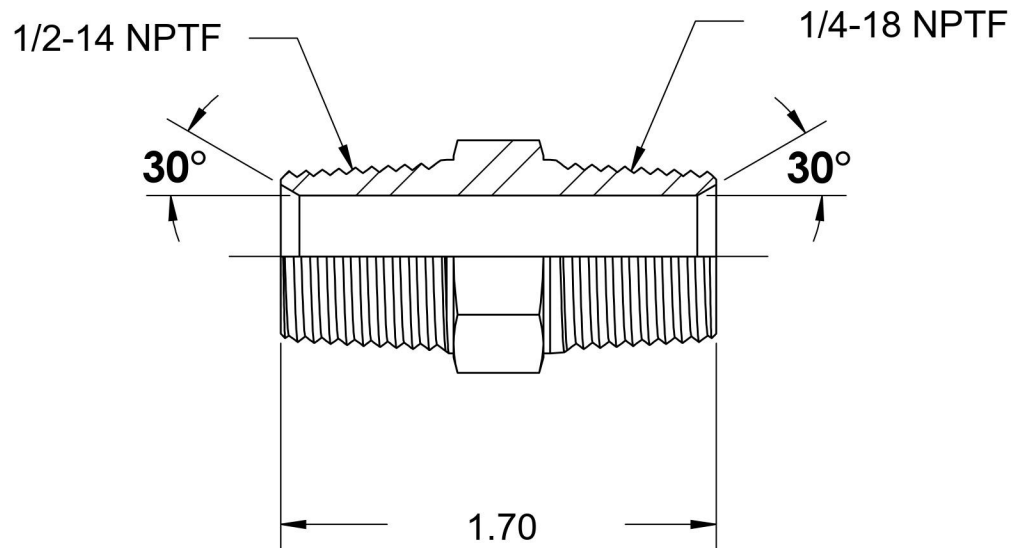

# 5404-08-04-B

Brass, SAE J514 Pipe Nipple, 1/2" Male NPTF 30° x 1/4" Male NPTF 30°

6701 Cochran Road  
Solon, Ohio 44139  
Phone: (440) 248-1880  
Toll Free: 1-888-331-1523