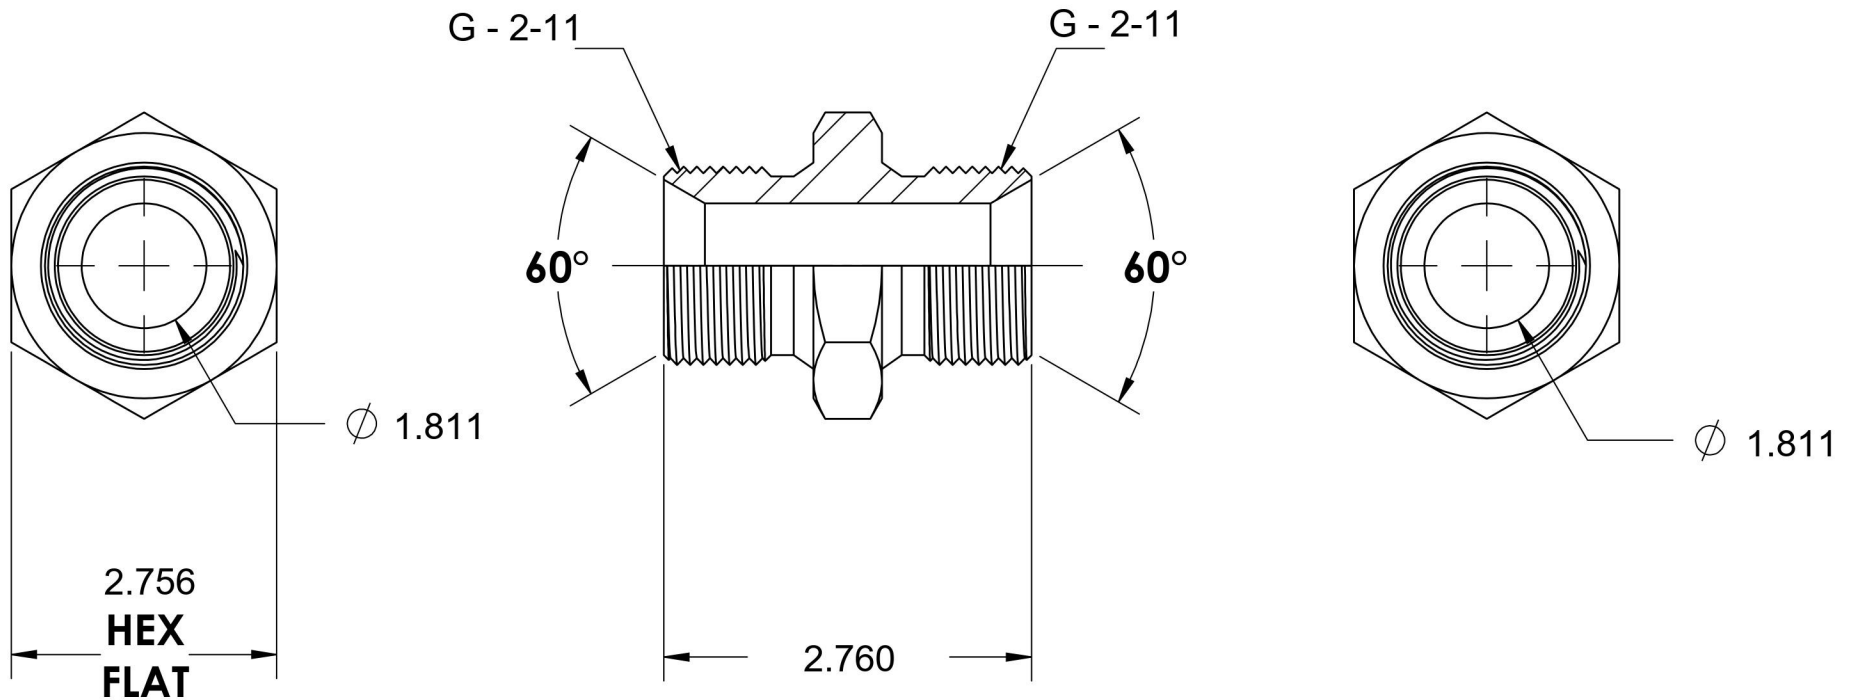

9022-32-32-SS

Stainless Steel, ISO 1179 BSPP Port/Line Union, 2-11 Male BSPP 60° Line/Port x 2-11 Male BSPP 60° Line/Port

6701 Cochran Road
Solon, Ohio 44139
Phone: (440) 248-1880
Toll Free: 1-888-331-1523

Temperature Rating	Material	Industry Standards	Series
-425°F to 1200°F	316/316L Stainless Steel	ISO 1179, ISO 8434-6	9022-SS
Pressure Rating	Finish		Series Description
1000 psi	Passivated		ISO 1179 BSPP Port/Line Union